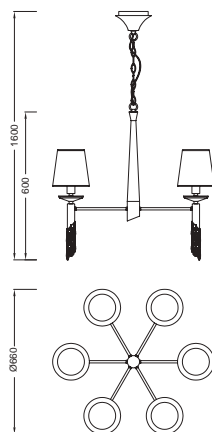

3851 Cromo/Blanco-Chrome/White
6x E14 máx20W Led (no incl)
6 X G9 Max.5W Led (no incl)

3871 Cuero/Coñac-Antique Brass/Soft bronze
6x E14 máx20W Led (no incl)
6 X G9 Max.5W Led (no incl)