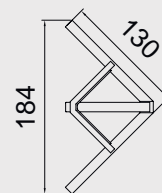

7331 Negro-Black
LED 5W 3000K 375lm

Metal-Metal 220-240V~ 50/60Hz CRI > 80 Registered N° 007663331-0026

VECTOR

7334 Oro-Gold
LED 5W 3000K 375lm

7336 Arena-Sabbia
LED 5W 3000K 375lm

NIUR by Jose I. Ballester & Santiago Sevillano