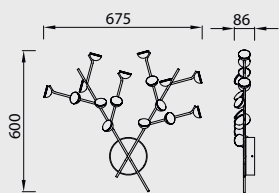

ADN

6263 Blanco mate-Matte white
LED 48W 3000K 2950lm