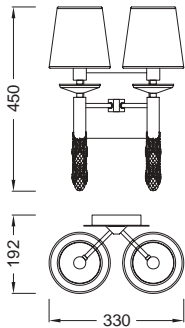

3883 Cuero/Coñac-Antique Brass/Soft bronze
 2x **E14** máx.20W Led (no incl)
 2 X **G9** Max.5W Led (no incl)

3884 Cuero/Coñac-Antique Brass/Soft bronze
 1x **E14** máx.20W Led (no incl)
 1 X **G9** Max.5W Led (no incl)