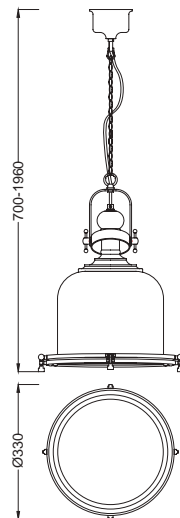

4971 Cuero-Antique brass
1L×E27 máx. 20W Led (no incl)