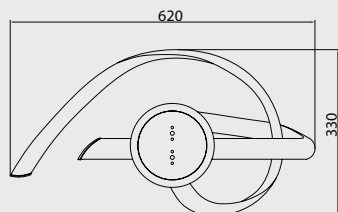

6731 Blanco/Cromo-White/Chrome
LED 40W 3000K 3000lm