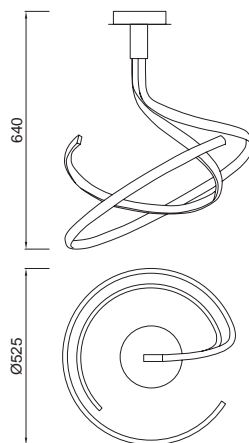

NUR

4982 Plata cromo-Silver chrome
LED 30W 3000K 2400 lm
100/240V

4981 Plata cromo-Silver chrome
LED 50W 3000K 4000 lm
100/240V

5003 Plata cromo-Silver chrome
LED 80W 3000K 6200 lm
100/240V

4996 Plata cromo-Silver chrome
LED 30W 3000K 2400 lm
220/240V
Dimmable

4998 Plata cromo-Silver chrome
LED 50W 3000K 4000 lm
220/240V
Dimmable

5821 Plata cromo-Silver chrome
LED 80W 3000K 6200 lm
220/240V
Dimmable

CRI ≥80 Aluminio/Acrílico/Acero-Aluminium/Acrylic/Steel