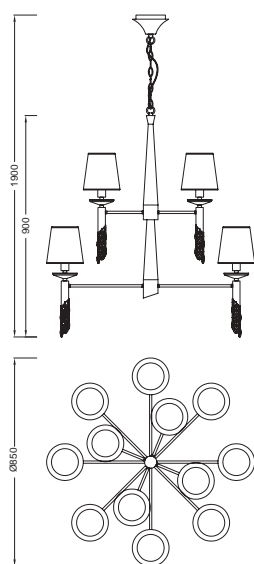

TIFFANY

3850 Cromo/Blanco-Chrome/White

12x **E14** máx20W Led (no incl)

12 X **G9** Max.5W Led (no incl)

3870 Cuero/Coñac-Antique Brass/Soft bronze

12x **E14** máx20W Led (no incl)

12 X **G9** Max.5W Led (no incl)

220-240V~ 50/60Hz Tela/Acero/Cristal- Tela/Acero/Cristal