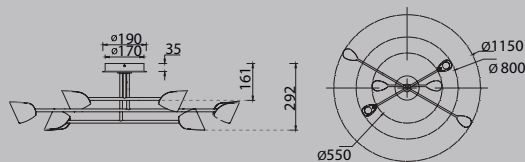

7573 Blanco-White
LED 45W 3000K 3200lm

7582 Negro-Black
LED 30W 3000K 2100lm

7574 Blanco-White
LED 30W 3000K 2100lm

7580 Negro-Black
LED 44,5W 3000K 3100lm

7572 Blanco-White
LED 44,5W 3000K 3100lm

Aluminio/metal-Aluminium/metal 220-240V~ 50/60Hz CRI> 80 Registered N°