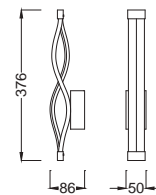

5402 Forja-Brown oxide
LED 6W 2800K 420lm
220-240V

5403 Forja-Brown oxide
LED 6W 2800K 420lm
100-240V

5816 Forja-Brown oxide
WWLED 6W 2800K 420lm
Dimmable
120-240V

CRI ≥80 Aluminio / Acrílico / Acero - Aluminium / Acrylic / Steel