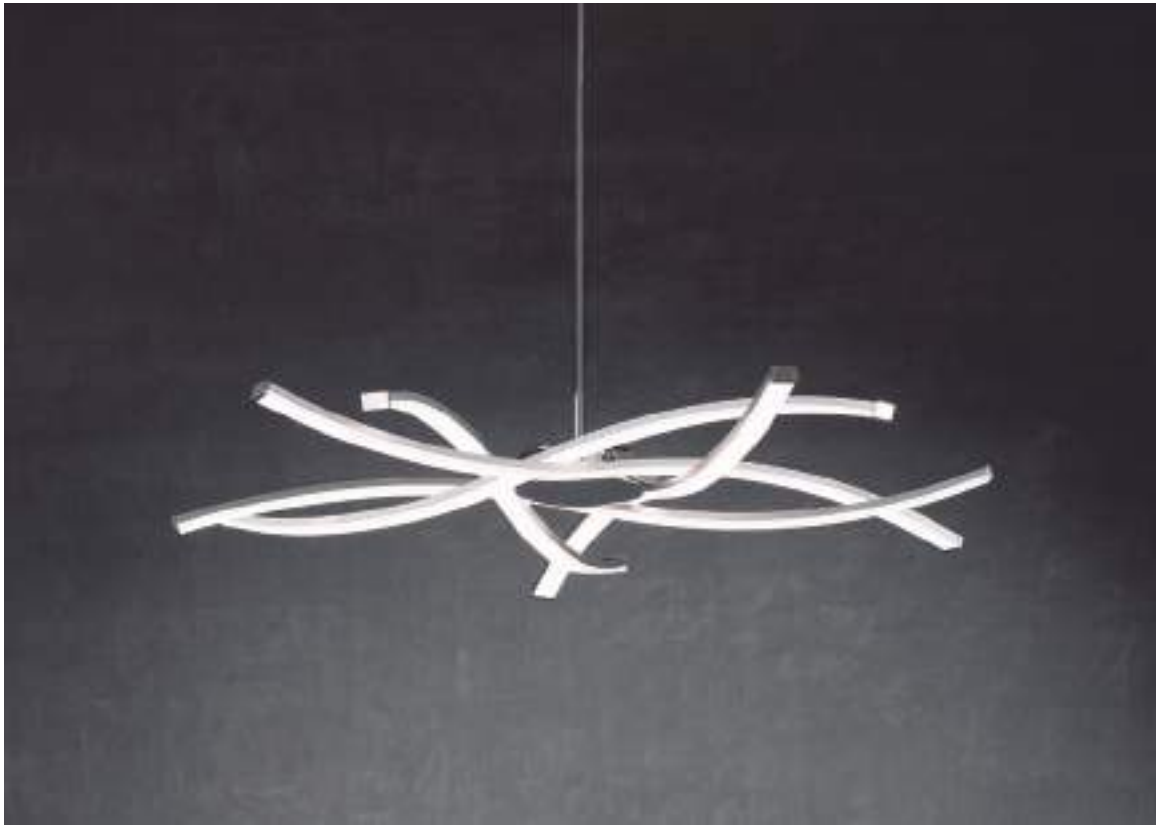

5914 Plata cromo-Silver chrome
LED 42W 3000K 3700lm