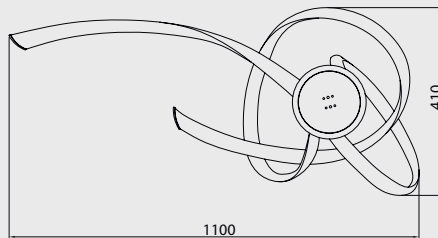

6790 Blanco/Titanio-White/Titanium
LED 60W 3000K 4500lm
Dimmable