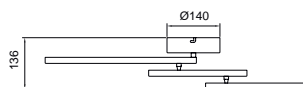

COLLAGE

7232 Negro-Black
LED 40W 3000K 3000lm

7233 Oro-Gold
LED 40W 3000K 3000lm