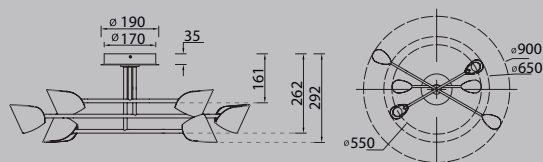

7573 Blanco-White
LED 45W 3000K 3200lm