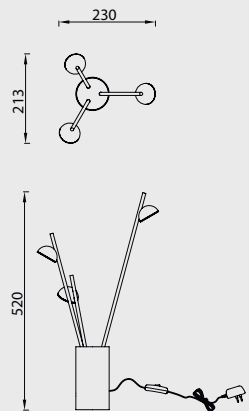

6267 Blanco mate-Matte white
LED 9W 3000K 650lm