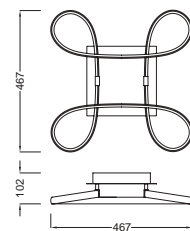

4990 Plata cromo-Silver chrome
LED 40W 3000K 2800lm
100-240V~50/60Hz