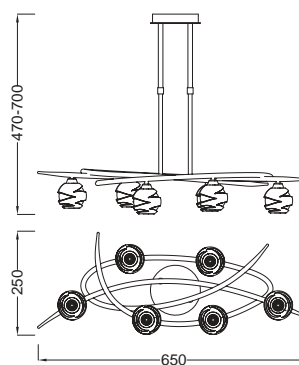

● **1821** Cuero-Antique brass
6L× G9 máx. 5W Led (incl)