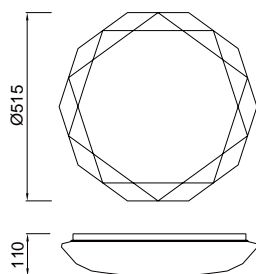

Metal/Acrílico-Metal/Acrylic 220-240V~50/60H

DIAMANTE II

5935 Blanco-White
LED 54W 3000K 3900lm

5936 Blanco-White
LED 36W 3000K 2600lm

5970 Blanco-White
LED 54W 5000K 4000lm

5971 Blanco-White
LED 36W 5000K 2700lm