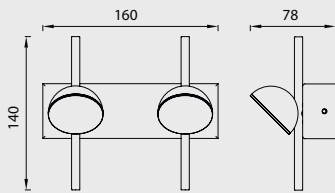

6265 Blanco mate-Matte white
LED 6W 3000K 500lm