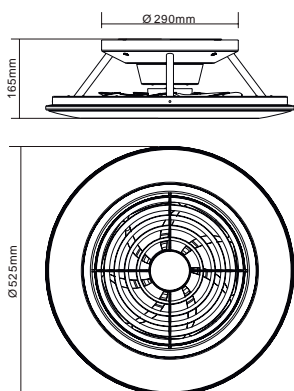

ALISIO mini

7493 Blanco-White
LED 70W 2700K-5000K 4900lm
Ventilador 30W

7494 Plata-Silver
LED 70W 2700K-5000K 4900lm
Ventilador 30W

7495 Negro-Black
LED 70W 2700K-5000K 4900lm
Ventilador 30W