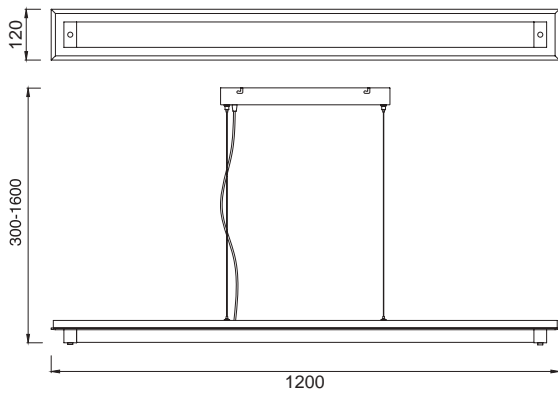

TUBE

5530 Cromo-Chrome
LED 36W 4000K 2800lm

5531 Cromo-Chrome
LED 26W 4000K 2000lm

Metal/Acrílico-Metal/Acrylic 220-240V~50/60Hz