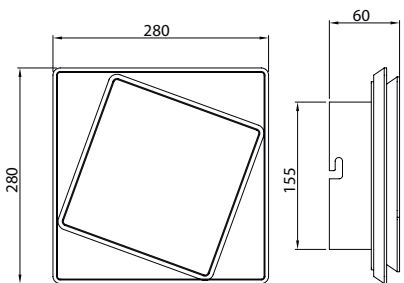

DAKLA

6428 Negro-Black
LED 18W 3000K 1090lm