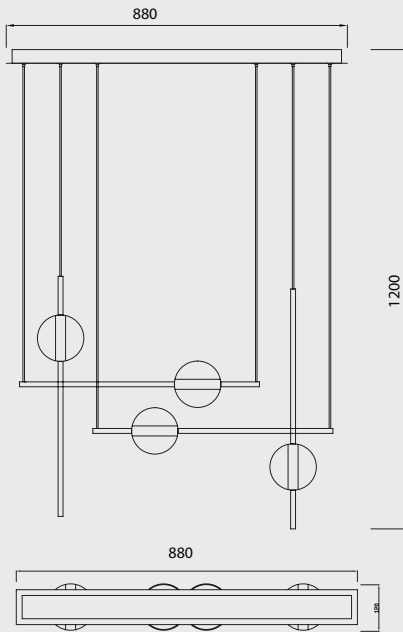

CUBA

7160 Oro/Negro-Gold/Black
LED 32W 3000K 2400lm