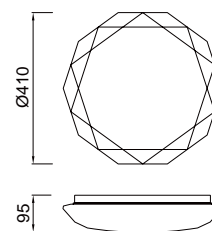

Metal/Acrílico-Metal/Acrylic 220-240V~50/60H

DIAMANTE II

5935 Blanco-White
LED 54W 3000K 3900lm

5936 Blanco-White
LED 36W 3000K 2600lm

5970 Blanco-White
LED 54W 5000K 4000lm

5971 Blanco-White
LED 36W 5000K 2700lm