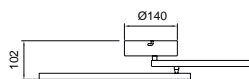

7235 Oro-Gold
LED 30W 3000K 2250lm