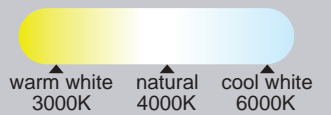

BOX

7155 Blanco-White
LED 36W 3000K-6000K 1400lm

7156 Blanco-White
LED 24W 3000K-6000K 900lm

R00127