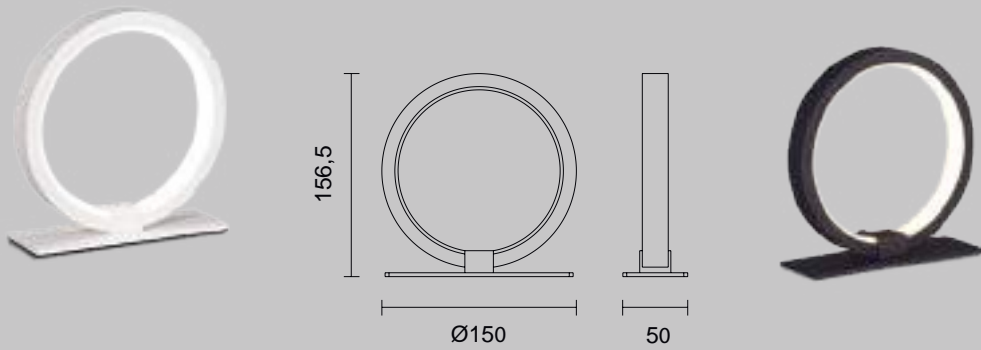

KITESURF

7194 Blanco-White
LED 8W 3000K 640lm

7144 Negro-Black
LED 8W 3000K 640lm

48

Ø150

Aluminio/Silicona/Metal-Aluminium/Silicone/Metal 220-240V~ 50/60Hz CRI >80

7195 Blanco-White
LED 8W 3000K 380lm

7145 Negro-Black
LED 8W 3000K 380lm