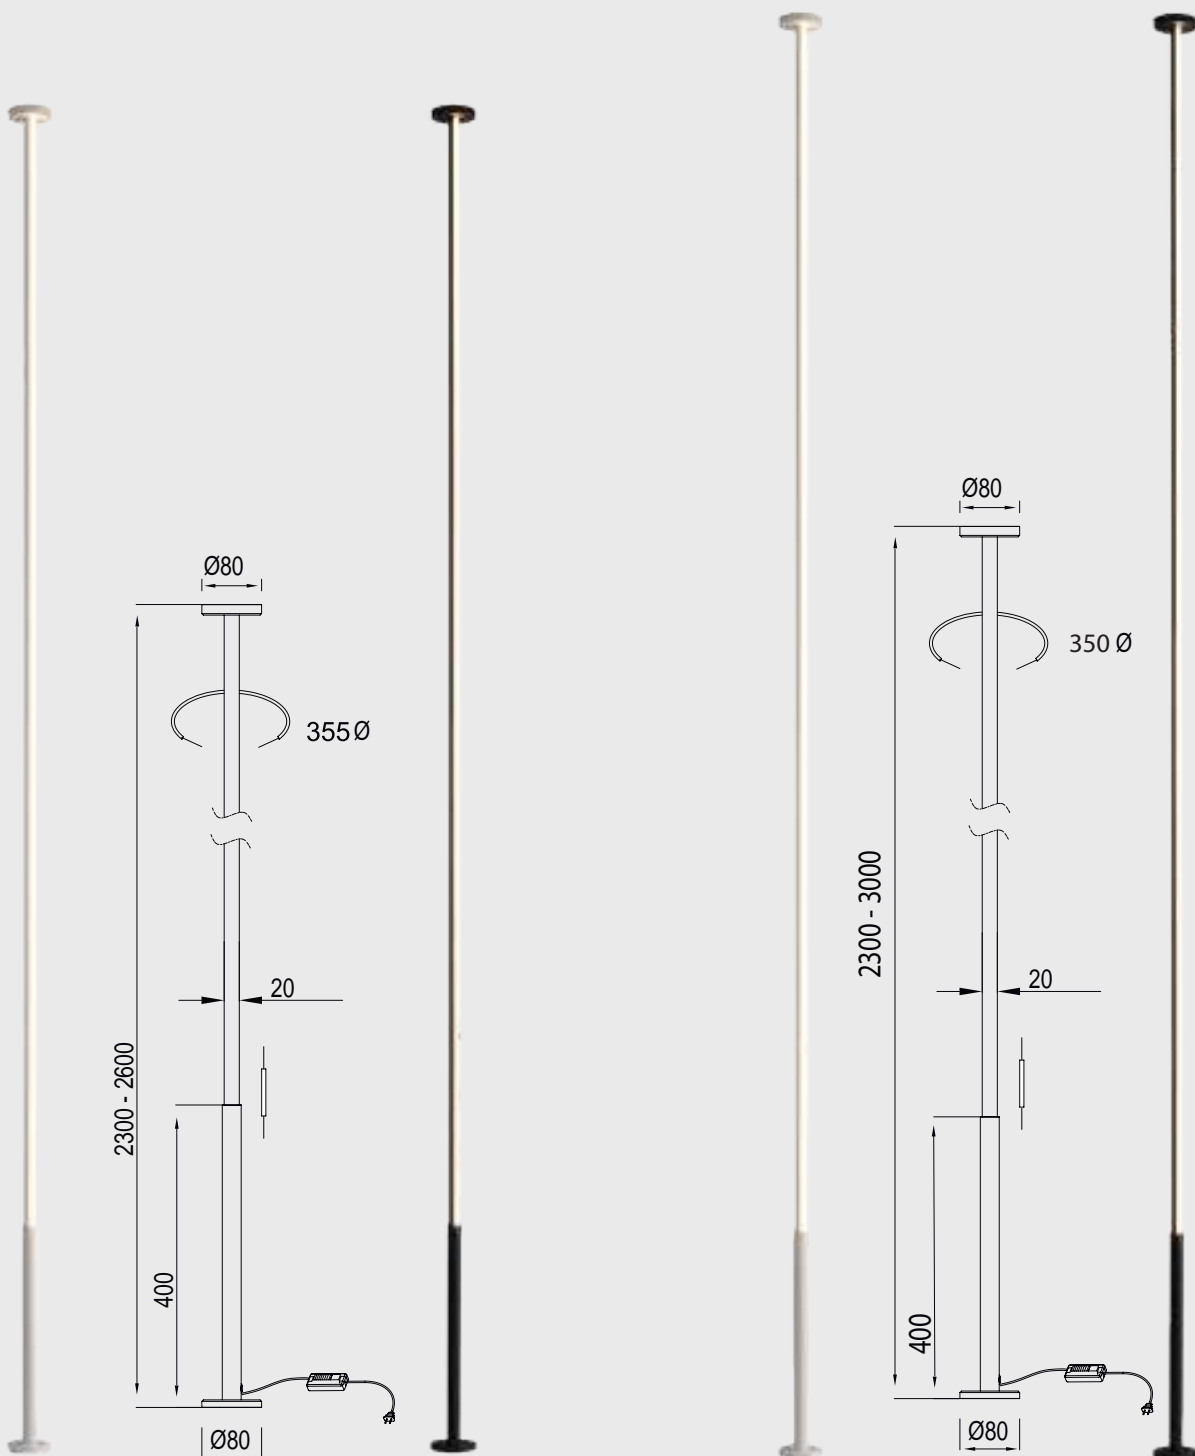

VERTICAL

7358 Blanco-White
LED 36W 3000K 2160lm

7359 Negro-Black
LED 36W 3000K 2160lm

7353 Blanco-White
LED 40W 3000K 2400lm

7354 Negro-Black
LED 40W 3000K 2400lm

Metal-Metal 220-240V~50/60Hz CRI> 80