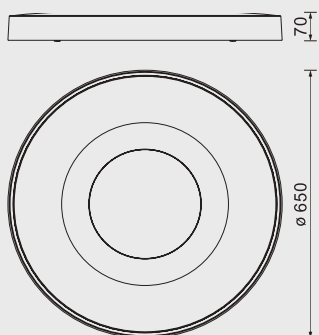

COIN

7562 Madera-Wood
LED 100W 2700K-5000K 6000lm