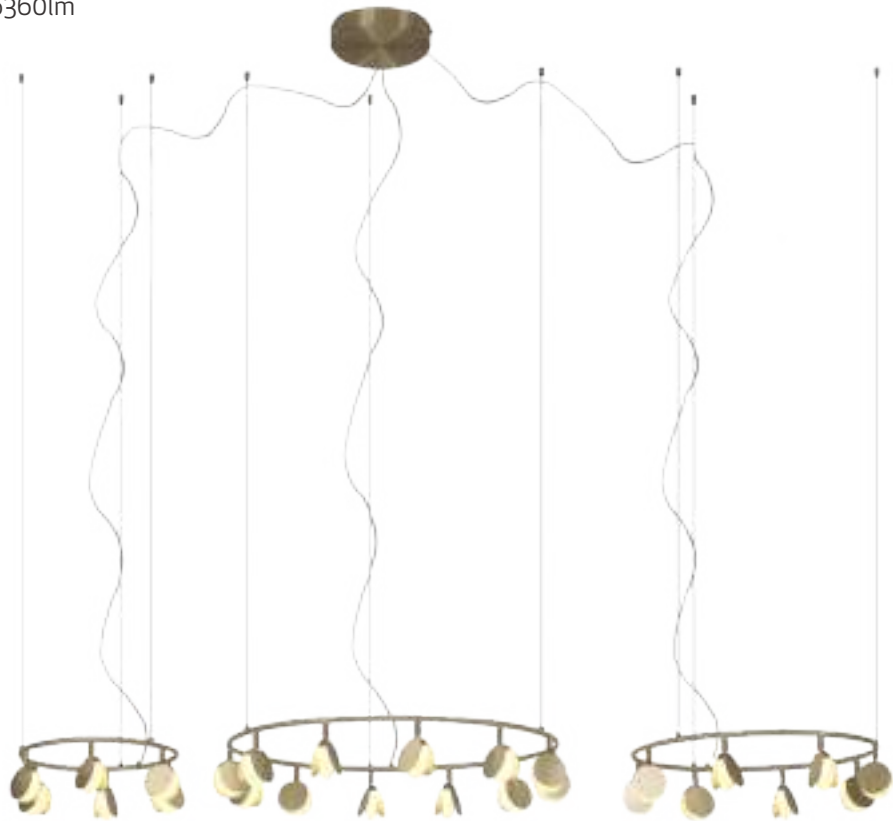

SHELL by Kuzurman Polina

SHELL

7355 Oro-Gold

LED 120W 3000K 6360lm

Metal-Metal 220-240V~50/60Hz CRI> 80

SHELL

7357 Oro-Gold
LED 60W 3000K 3180lm

Metal-Metal 220-240V~50/60Hz CRI> 80