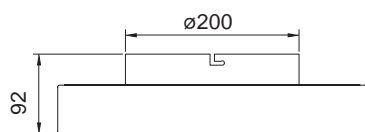

MOCA

6785 Blanco/Moca-White/Mocha
LED 30W 4000K 1900 lm

6787 Blanco/Moca-White/Mocha
LED 40W 4000K 2400 lm

Metal/Acrílico-Metal/Acrylic 220-240V~ 50/60Hz CRI >80