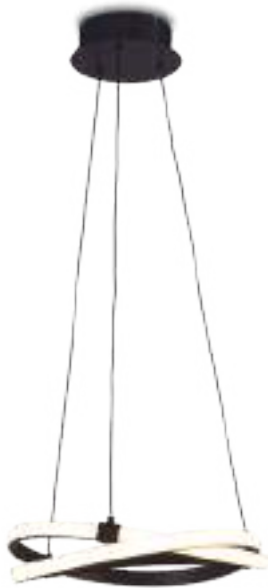

INFINITY

5394 Forja-Brown oxide
LED 30W 2800K 2500 lm