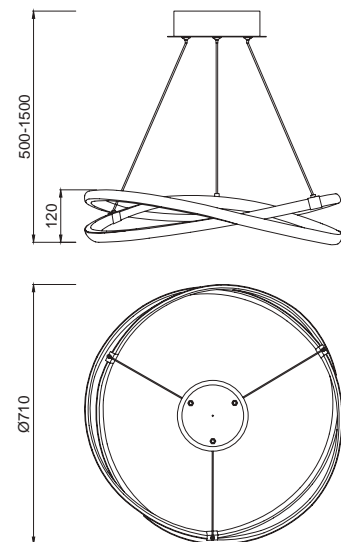

5381 Plata cromo-Silver chrome
LED 60W 3000K 4500 lm

5726 Plata cromo-Silver chrome
LED 60W 3000K 4500 lm
Dimmable