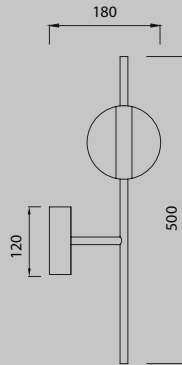

CUBA

7163 Oro/Negro-Gold/Black
LED 8W 3000K 600lm

7164 Oro/Negro-Gold/Black
LED 8W 3000K 600lm