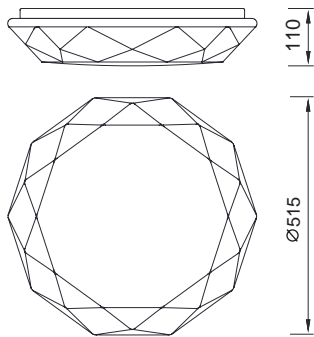

DIAMANTE SMART

5973 Blanco-White
LED 80W 3000K-5000K 5200lm