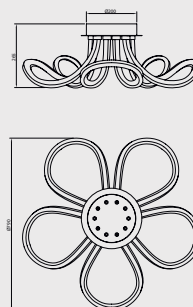

6615 Cromo Blanco-*Chrome white*
LED 60W 3000K 4500lm