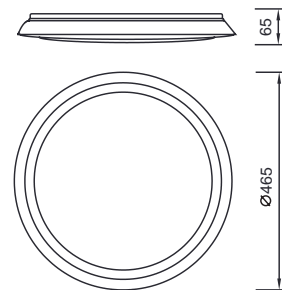

5950 Blanco-White
LED 56W 3000K-5000K 3000lm

R00129