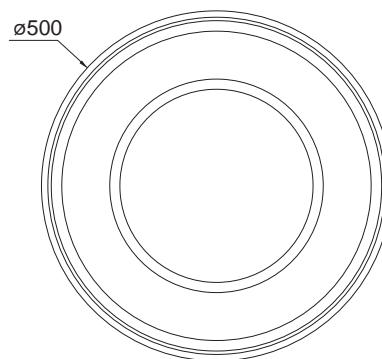

MOCA

6785 Blanco/Moca-White/Mocha
LED 30W 4000K 1900 lm

6787 Blanco/Moca-White/Mocha
LED 40W 4000K 2400 lm

Metal/Acrílico-Metal/Acrylic 220-240V~ 50/60Hz CRI >80