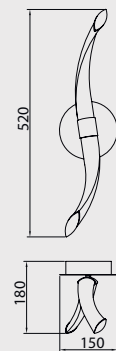

6727 Blanco/Cromo-White/Chrome
LED 12W 3000K 900lm

6797 Blanco/Titanio-White/Titanium
LED 12W 3000K 900lm
Dimmable