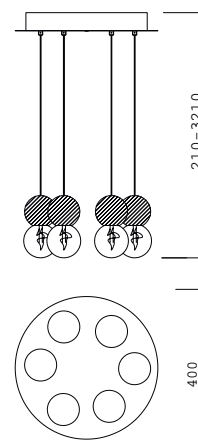

7622 Blanco Gris Rojo
White Gray Red
6L × E27 (incl)

*Elije tu bombilla incluida al hacer el pedido-Choose your bulb included when ordering.

LUZ CALIDA
WARM
LIGHT

R09244 LED E27 6.5W **3000K** 720lm- G95