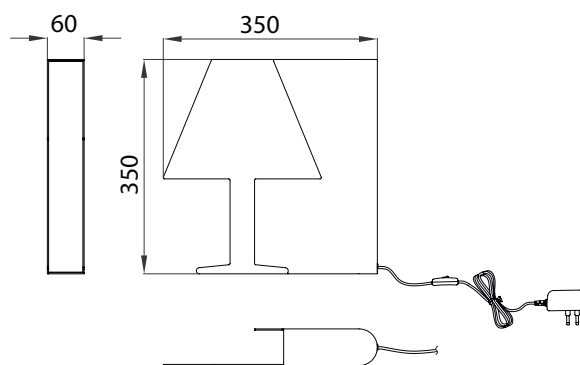

BOOK

7245 Blanco-White
LED 10W 3000K 600lm

Metal-Metal 100-240V~50/60Hz CRI > 80 Registered N° 007663331-0023