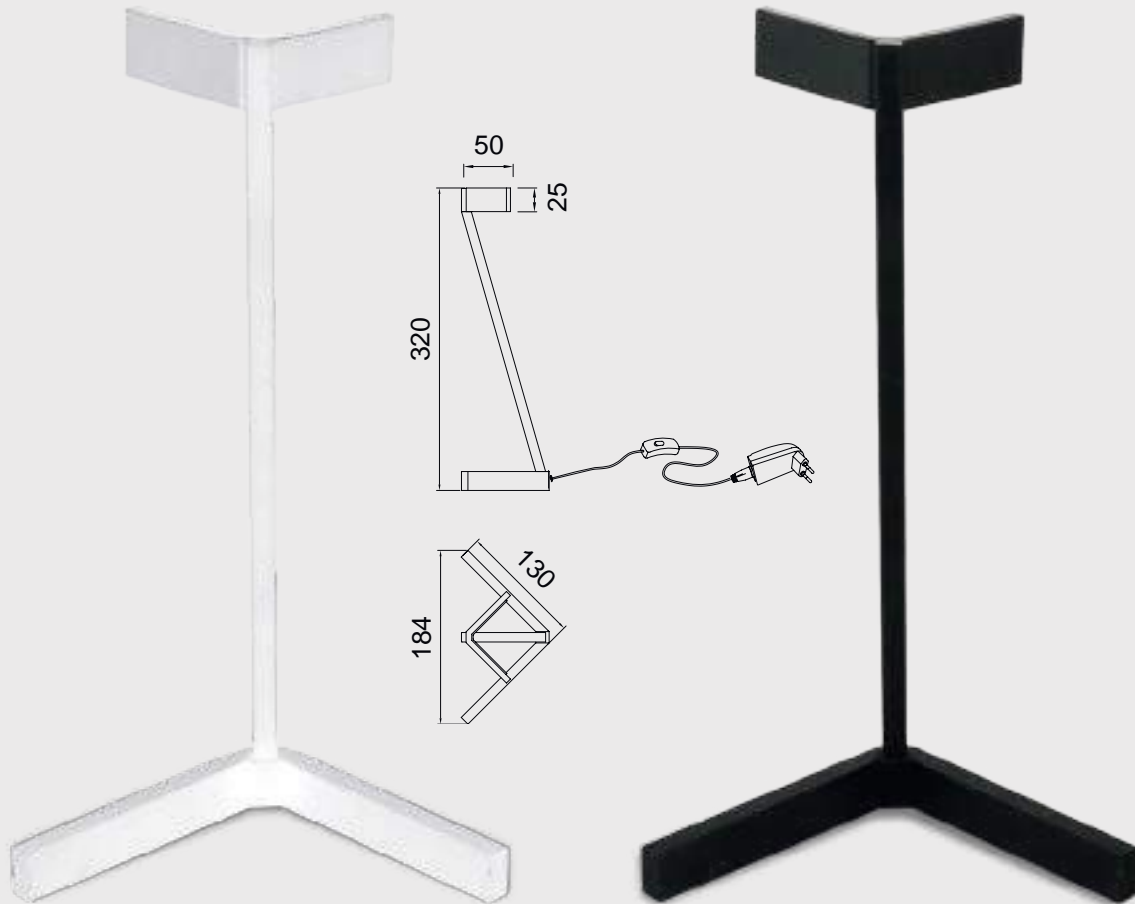

VECTOR

7330 Blanco-White
LED 5W 3000K 375lm

7331 Negro-Black
LED 5W 3000K 375lm

Metal-Metal 220-240V~ 50/60Hz CRI > 80 Registered N° 007663331-0026