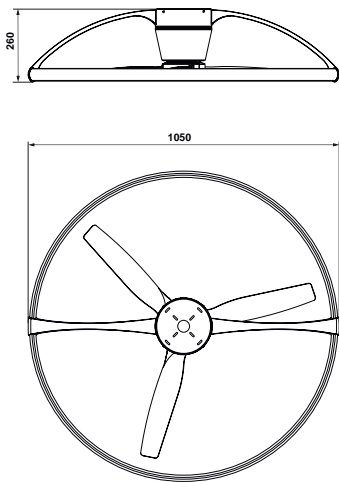

mAntra lighting

Powered by

YouTube

R00134

-
-
-
-
-
-
-
-
-

BE THE BEST VERSION

NEPAL

7532 Blanco/Haya-White/Beech
 LED 75W 2700K-5000K 7200lm
 Ventilador 35W