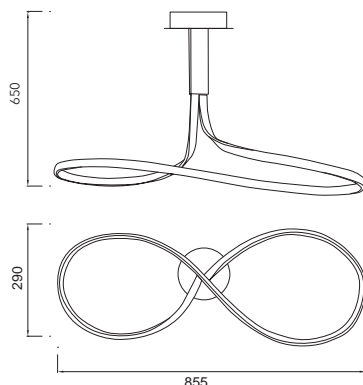

NUR

4980 Plata cromo-Silver chrome
LED 40W 3000K 3200 lm
100/240V

4995 Plata cromo-Silver chrome
LED 40W 3000K 3200 lm
Dimmable
220/240V

4987 Plata cromo-Silver chrome
LED 40W 3000K 3200 lm
100/240V

4997 Plata cromo-Silver chrome
LED 40W 3000K 3200 lm
Dimmable
220/240V

5002 Plata cromo-Silver chrome
LED 50W 3000K 3900lm
100/240V

5820 Plata cromo-Silver chrome
LED 50W 3000K 3900lm
Dimmable
220/240V

CRI >80 Aluminio/Acrílico/Acero-Aluminium/Acrylic/Steel