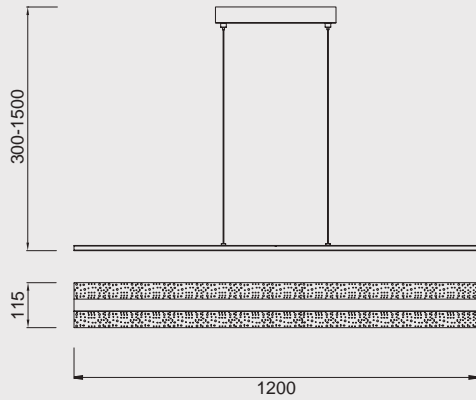

BURBUJA

5790 Cromo-Chrome
LED 48W 4000K 3360lm