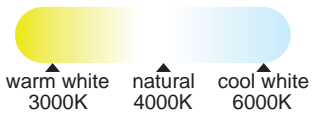

QUAD

6455 Blanco-White
LED 50W 3000K-6000K 3200lm

OFF

ON

Warm white
3000K

natural
4000K

cool white
6000K

R00127

Metal/Acrylic-Metal/Acrylic 220-240V 50/60Hz CRI >80