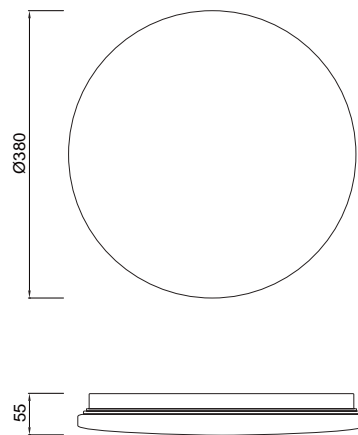

Metal/Acrílico-Metal/Acrylic 220-240V~50/60H

DIAMANTE II

5935 Blanco-White
LED 54W 3000K 3900lm

5936 Blanco-White
LED 36W 3000K 2600lm

5970 Blanco-White
LED 54W 5000K 4000lm

5971 Blanco-White
LED 36W 5000K 2700lm