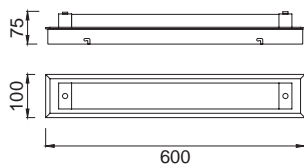

TUBE

5532 Cromo-Chrome
LED 21W 4000K 1800lm