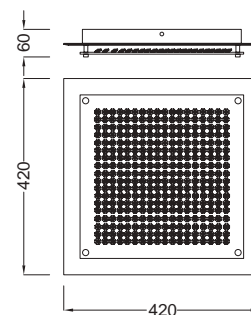

4581 Cromo-Chrome
LED 18W **4000K** 1800lm

4582 Cromo-Chrome
LED 21W **4000K** 2100lm

4580 Cromo-Chrome
LED 12W **4000K** 1200lm

Espejo/Cristal-Mirror/Crystal 100-240V~50/60H

LOOP

by Santiago Sevillano Studio