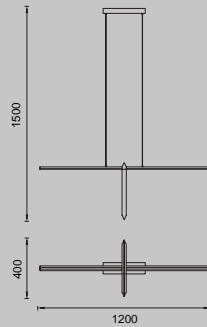

7141 Negro-Black
LED 48W 3000K 3840lm

KITESURF

7193 Blanco-White
LED 30W 3000K 2400lm

7143 Negro-Black
LED 30W 3000K 2400lm