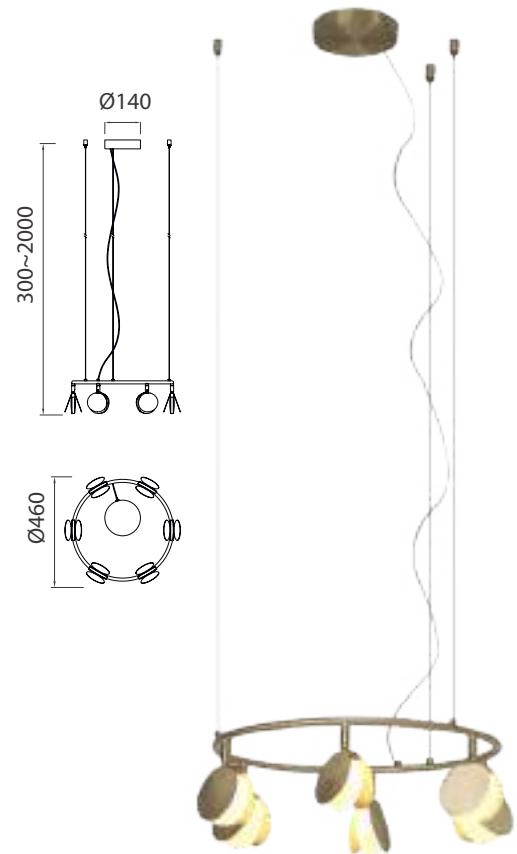

Metal-Metal 220-240V~50/60Hz CRI > 80