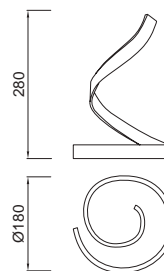

NUR

4985 Plata cromo-Silver chrome
LED 10W **3000K** 850lm
220/240V Clase II

5000 Plata cromo-Silver chrome
LED 10W **3000K** 850lm
220/240V Clase II
Dimmable

4984 Plata cromo-Silver chrome
LED 34W **3000K** 2600lm
100/240V Clase I

4999 Plata cromo-Silver chrome
LED 34W **3000K** 2600lm
220/240V Clase I
Dimmable

4986 Plata cromo-Silver chrome
LED 15W **3000K** 1200lm
220/240V Clase II

CRI ≥80 Aluminio/Acrílico/Acero-Aluminium/Acrylic/Steel