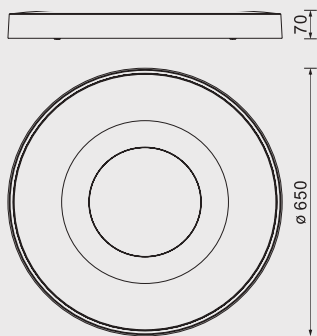

BIANCA

7769 Blanco-White
LED 30W 3000K 1800lm
Dimmable

COIN

7561 Negro-Black
LED 100W 2700K-5000K 6000lm

7564 Negro-Black
LED 80W 2700K-5000K 3900lm

7567 Negro-Black
LED 56W 2700K-5000K 2500lm

R00129

Metal / Acrílico / ABS-Metal / Acrylic / ABS 220-240V - 50/60Hz CRI > 80