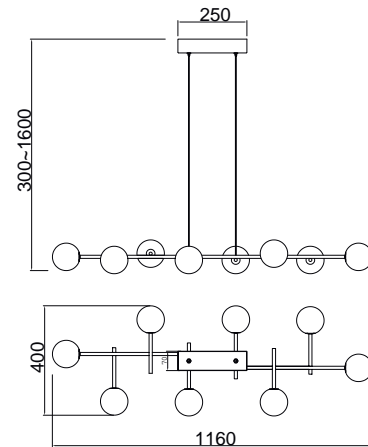

R09243 LED G4 5W 3000K 500lm (incl)