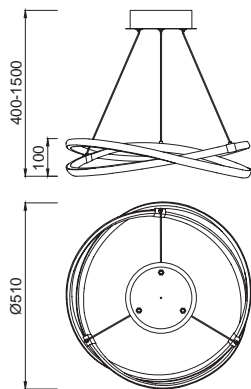

INFINITY by José Ignacio Ballester

OAMI 003105923-0001

5384 Plata cromo-Silver chrome
LED 30W 3000K 2500 lm

5380 Plata cromo-Silver chrome
LED 42W 3000K 3400 lm

5725 Plata cromo-Silver chrome
LED 42W 3000K 3400 lm
Dimmable