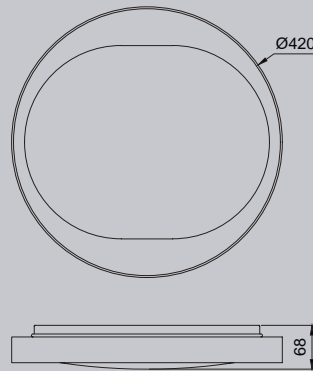

Warm white
3000K