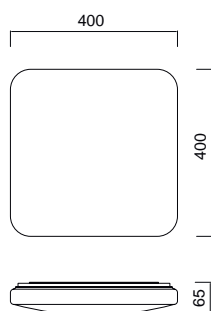

Metal/Acrílico-Metal/Acrylic 220-240V~ 50/60Hz 0AMI 002237214-0007