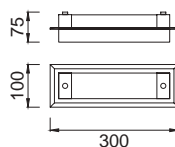

5534 Cromo-Chrome
LED 8W 4000K 680lm

Metal/Cristal-Metal/Crystal 220-240V~50/60H