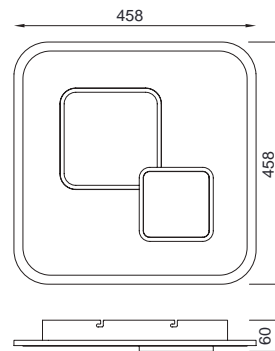

Metal/Acrylic-Metal/Acrylic 220-240V 50/60Hz CRI >80