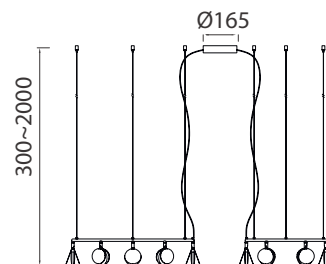

SHELL

7260 Oro-Gold
LED 50W 3000K 2650lm

7356 Oro-Gold
LED 70W 3000K 3710lm

Metal-Metal 220-240V~50/60Hz CRI> 80