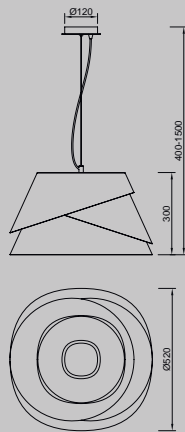

5860 Blanco-White

3x E27 máx.20W Led (no incl)