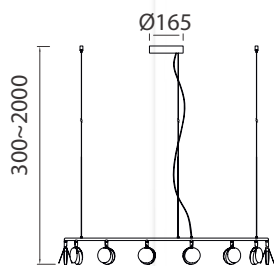

SHELL by Kuzurman Polina

SHELL

7355 Oro-Gold

LED 120W 3000K 6360lm

Metal-Metal 220-240V~50/60Hz CRI> 80

SHELL

7357 Oro-Gold
LED 60W 3000K 3180lm

Metal-Metal 220-240V~50/60Hz CRI> 80