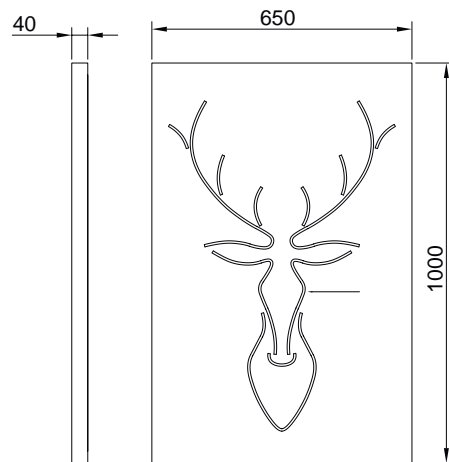

TRAZOS

by José Ignacio Ballester

7267 Negro mate-Matt Black
LED 28W 4000K 1400lm

Madera-Wood 100-250V~ 50/60Hz CRI >80 Registered N° 007663331-0020