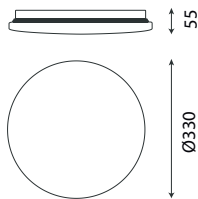

ZERO SMART

5946 Blanco-White
LED 80W 3000K-5000K 4500lm

5947 Blanco-White
LED 56W 3000K-5000K 3500lm

5948 Blanco-White
LED 40W 3000K-5000K 2400lm

R00129

Metal/Acrílico-Metal/Acrylic 220-240V~ 50/60Hz

Visita www.mantrailuminacion.com/videos-mantra