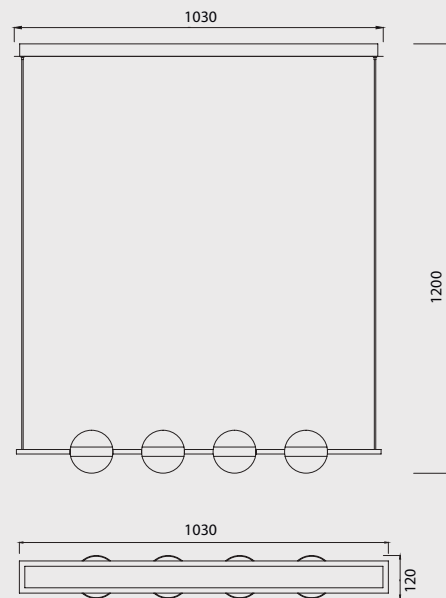

7161 Oro/Negro-Gold/Black
LED 32W 3000K 2400lm