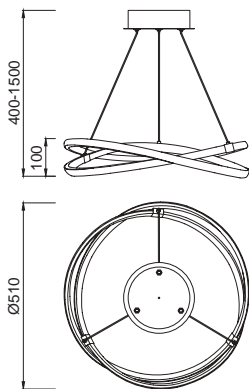

5390 Forja-Brown oxide
LED 42W 2800K 3400 lm

5810 Forja-Brown oxide
LED 42W 2800K 3400 lm
Dimmable