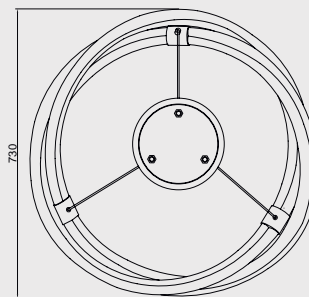

6609 Cromo Blanco-Chrome white
LED 30W 3000K 2250lm

6607 Cromo Blanco-Chrome white
LED 60W 3000K 4500lm

Acero/Acrílico-Steel/Acrylic 220-240V~ 50/60Hz CRI >80

KNOT LINE

by Santiago Sevillano

6616 Cromo Blanco-*Chrome white*
LED 40W 3000K 3000lm