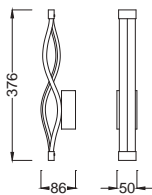

SÁHARA

4863 Plata cromo-Silver chrome
LED 6W 3000K 420lm
100-240V

4867 Plata cromo-Silver chrome
LED 6W 3000K 420lm
Dimmable
120-240V

4862 Plata cromo-Silver chrome
LED 6W 3000K 420lm
220-240V~50/60Hz

CRI ≥80 Aluminio / Acrílico / Acero - Aluminium / Acrylic / Steel