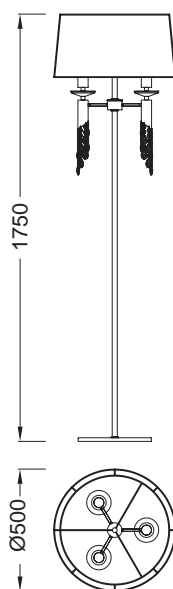

3869 Cromo/Blanco-*Chrome/White*

3x **E27** máx.20W Led (no incl)

3 X **G9** Max.5W Led (no incl)

3889 Cuero/Coñac-*Antique Brass/Soft bronze*

3x **E27** máx.20W Led (no incl)

3 X **G9** Max.5W Led (no incl)