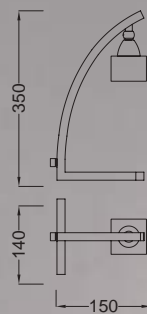

Metal/Cristal-Metal/Crystal 100-240V~ 50/60Hz