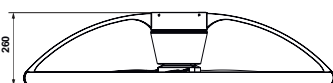

7533 Plata/Nogal-Silver/Walnut
LED 75W 2700K-5000K 7200lm
Ventilador 35W

-
-
-
-
-
-
-
-

REVERSE FUNCTION

works with
Google Assistant
works with
amazon alexa
VOICE CONTROL SYSTEM

R00134

Powered by

mAntra lighting