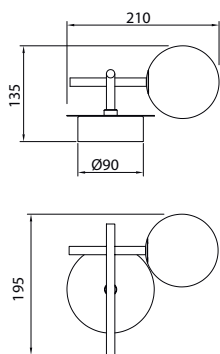

R09243 LED G4 5W 3000K 500lm (incl)

CELLAR

7634 Negro-Black
1L x G4 máx. 5W Led (incl)

7636 Negro-Black
1L x G4 máx. 5W Led (incl)

7635 Negro-Black
2L x G4 máx. 5W Led (incl)

R09243 LED G4 5W 3000K 500lm (incl)