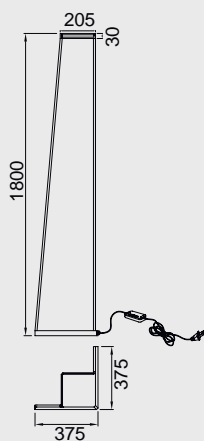

MINIMAL 20W

by Santiago Sevillano

7286 Oro-Gold
LED 20W 3000K 1500lm

7288 Arena-Sabbia
LED 20W 3000K 1500lm

7282 Blanco-White
LED 20W 3000K 1500lm

7283 Negro-Black
LED 20W 3000K 1500lm

Metal-Metal 220-240V~ 50/60Hz CRI > 80 Registered N° 007663331-0025