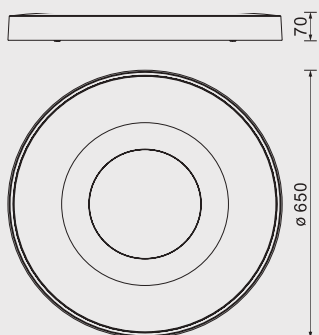

COIN

7690 *Arena-Sabbia*
LED 100W 2700K-5000K 6000lm