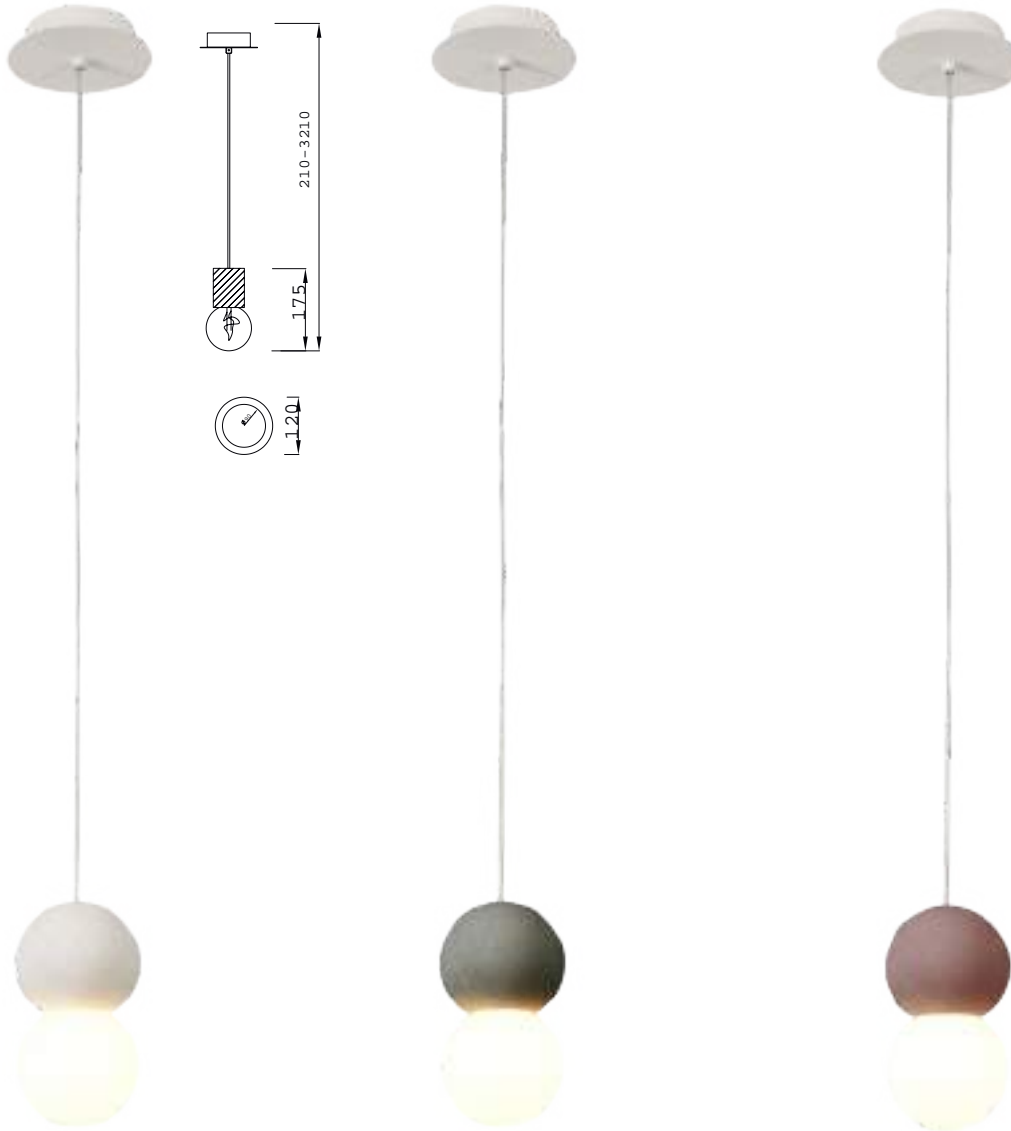

*Elije tu bombilla (incluida al hacer el pedido)-Choose your bulb included when ordering.

LUZ CALIDA WARM LIGHT

R09244 LED E27 6.5W **3000K** 720lm- G95

LUZ FRÍA COOL LIGHT

R09245 LED E27 6.5W **4000K** 740lm- G95