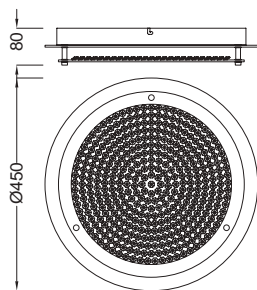

CRYSTAL LED MIRROR

5092 Cromo-Chrome
LED 21W 4000K 2100lm