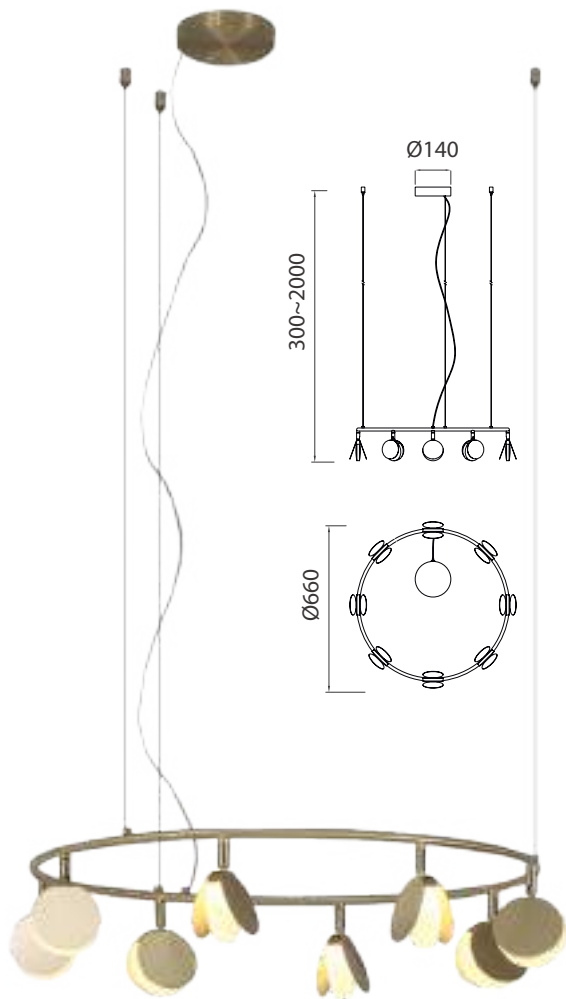

Metal-Metal 220-240V~50/60Hz CRI > 80