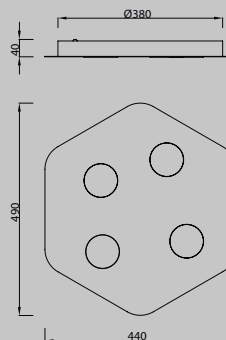

ÁREA

6642 Blanco arena-Sand white
4L x Gx53 máx.12W Led (no incl)

Bombillas Recomendadas
Suggested Bulbs

R09224
LED GX53 9W 3000K 730lm

R09225
LED GX53 9W 4000K 740lm

R09248
LED GX53 12W 3000K 960lm

R09249
LED GX53 12W 3000K 960lm