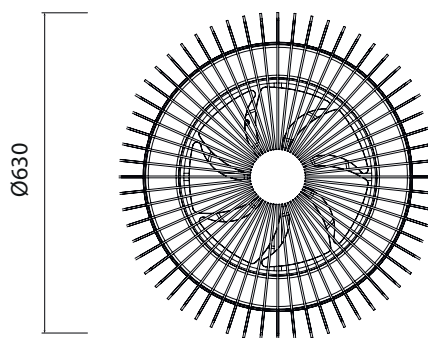

HIMALAYA by Santiago Sevillano Studio

HIMALAYA

7120 Blanco-White
LED 70W 2700K-5000K 4900lm
Ventilador 35W

7121 Negro-Black
LED 70W 2700K-5000K 4900lm
Ventilador 35W

R00128

Powered by

mAntra lighting

Powered by