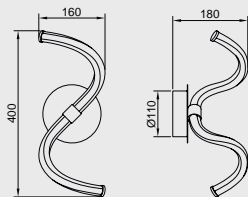

6605 Cromo Blanco-Chrome white

LED 20W 3000K 1500lm

Clase: II

6603 Cromo Blanco-Chrome white

LED 12W 3000K 900lm

Clase: I

Acero/Acrílico-Steel/Acrylic 220-240V~ 50/60Hz CRI >80