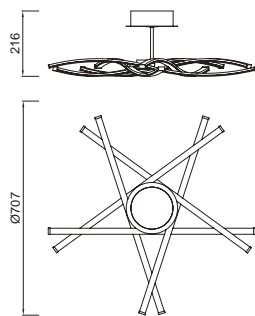

AIRE LED

5917 Plata cromo-Silver chrome
LED 42W 3000K 3700lm
Dimmable

6030 Plata cromo-Silver chrome
LED 42W 3000K 3700lm