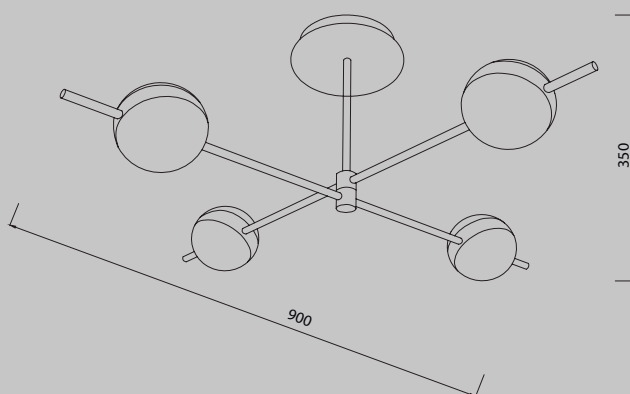

CUBA

7162 Oro/Negro-Gold/Black

LED 32W 3000K 2400lm

Metal/Acrílico-Metal/Acrylic 220-240V~ 50/60Hz CRI >80