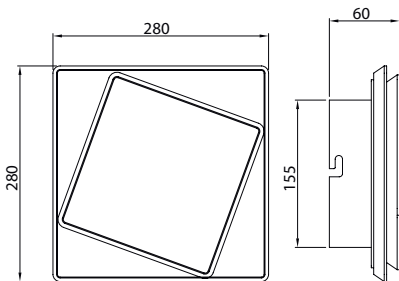

DAKLA

6426 Blanco-White
LED 18W 3000K 1090lm