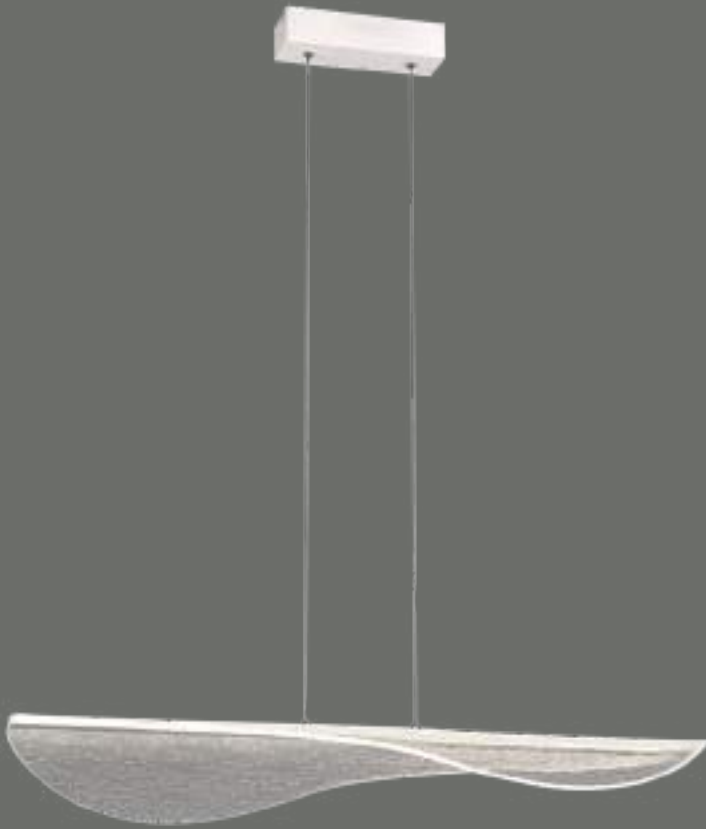

BIANCA

7765 Blanco-White
LED 50W 3000K 3000lm

7766 Blanco-White
LED 40W 3000K 2450lm