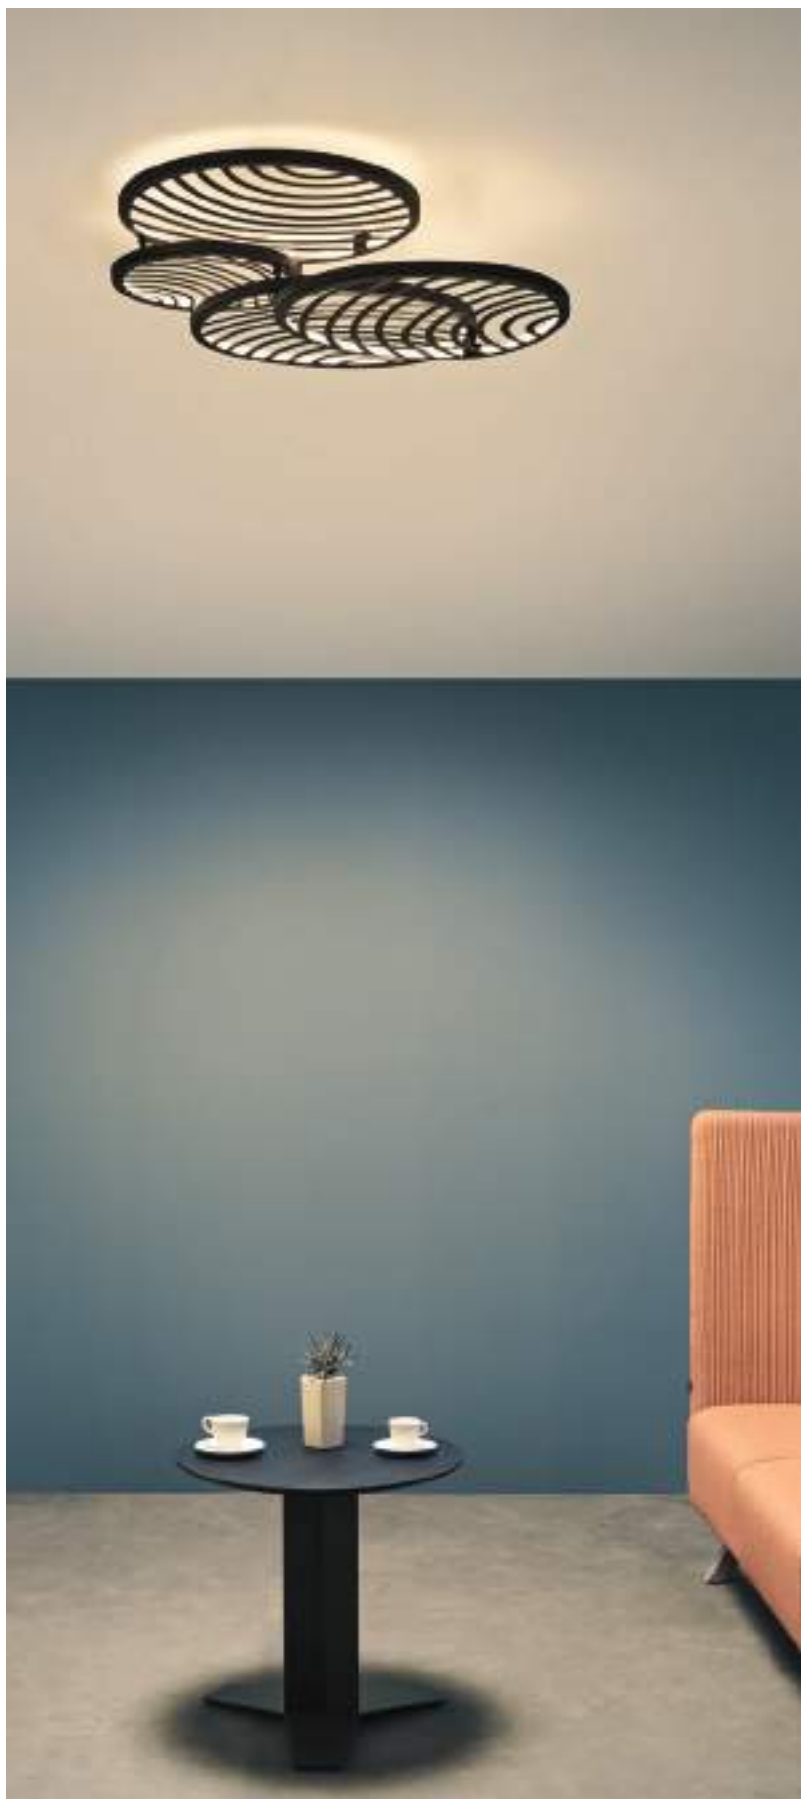

COLLAGE

7230 Negro-Black
LED 60W 3000K 4500lm

Metal-Metal 220-240V~ 50/60Hz CRI > 80 Registered N° 007663331-0006