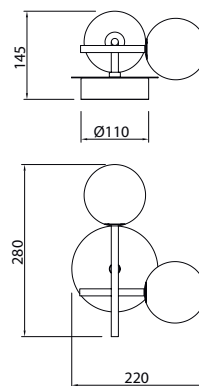

R09243 LED G4 5W 3000K 500lm (incl)

CELLAR

7634 Negro-Black
1L x G4 máx. 5W Led (incl)

7636 Negro-Black
1L x G4 máx. 5W Led (incl)

7635 Negro-Black
2L x G4 máx. 5W Led (incl)

R09243 LED G4 5W 3000K 500lm (incl)