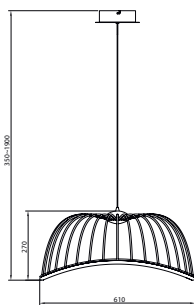

CELESTE

6683 Negro-Black
LED 40W **3000K** 2800lm

6684 Negro-Black
LED 30W **3000K** 2100lm

6685 Negro-Black
LED 20W **3000K** 1400lm

Aluminio/Metal-Aluminium/Metal 220-240V~ 50/60Hz CRI >80