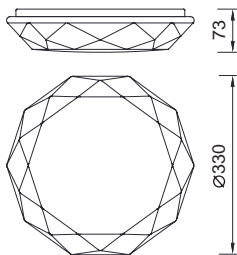

DIAMANTE SMART

5973 Blanco-White
LED 80W 3000K-5000K 5200lm

5974 Blanco-White
LED 56W 3000K-5000K 4000lm

5975 Blanco-White
LED 40W 3000K-5000K 2600lm

R00129

Metal/Acrílico-Metal/Acrylic 176-264V~ 50/60Hz