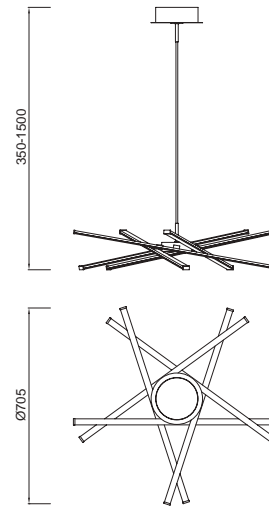

5915 Plata cromo-Silver chrome
LED 42W 3000K 3700lm