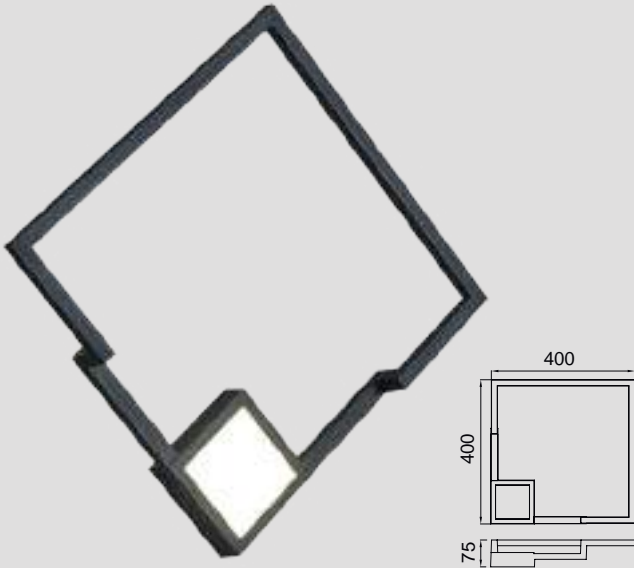

BOUTIQUE

7680 Negro-Black
LED 25W 3000K 1370lm

7681 Negro-Black
LED 25W 3000K 1370lm
Dimmable