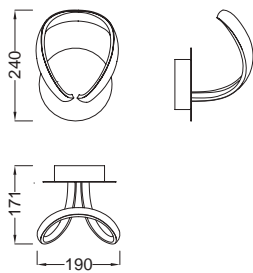

KNOT LED

6035 Blanco-White
LED 36W **2800K** 2520lm

6035K Blanco-White
LED 36W **4000K** 2520lm

6036 Blanco-White
LED 36W **2800K** 2520lm
Dimmable

6036K Blanco-White
LED 36W **4000K** 2520lm
Dimmable

220-240V~ 50/60Hz CRI \geq 80 Aluminio / Acrílico / Acero - Aluminium / Acrylic / Steel