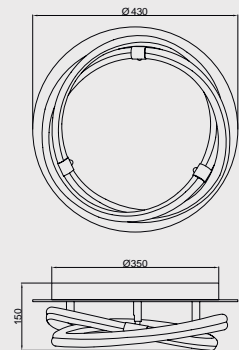

6609 Cromo Blanco-Chrome white
LED 30W 3000K 2250lm

6607 Cromo Blanco-Chrome white
LED 60W 3000K 4500lm

Acero/Acrílico-Steel/Acrylic 220-240V~ 50/60Hz CRI >80

KNOT LINE

by Santiago Sevillano

6616 Cromo Blanco-*Chrome white*
LED 40W 3000K 3000lm