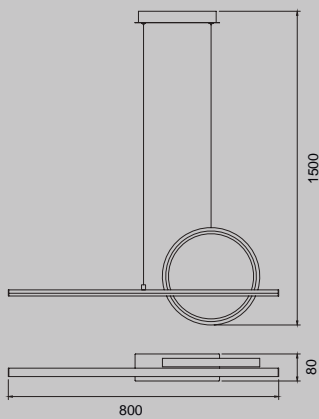

7142 Negro-Black
LED 30W 3000K 2400lm

7192 Blanco-White
LED 30W 3000K 2400lm

Aluminio/Silicona/Metal-Aluminium/Silicone/Metal 220-240V~ 50/60Hz CRI >80