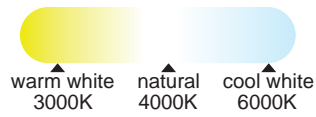

Metal/Acrílico/PC-Metal/Acrylic/PC 100-250V~ 50/60Hz CRI >80