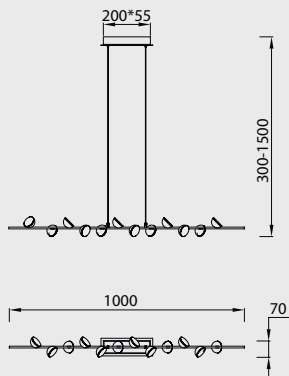

ADN

6262 Blanco mate-Matte white
LED 36W 3000K 2150lm