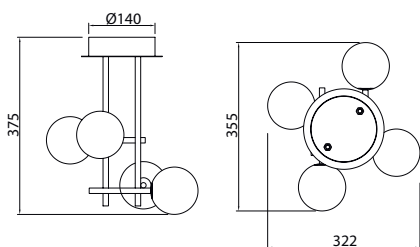

CELLAR

7630 Negro-Black
11L x G4 máx. 5W Led (incl)

7631 Negro-Black
8L x G4 máx. 5W Led (incl)

R09243 LED G4 5W 3000K 500lm (incl)

CELLAR

7633 Negro-Black
4L × G4 máx. 5W Led (incl)

7632 Negro-Black
7L × G4 máx. 5W Led (incl)