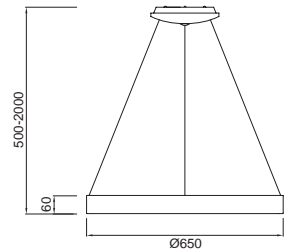

7754 Negro-Black
LED 50W 3000K-6000K 3500lm
Dimmable