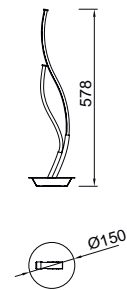

CORINTO

6107 Plata Cromo-Silver Chrome
LED 12W 3000K 960lm

6108 Plata Cromo-Silver Chrome
LED 30W 3000K 2400lm

6110 Plata Cromo-Silver Chrome
LED 18W 3000K 1400lm

6109 Plata Cromo-Silver Chrome
LED 12W 3000K 960lm