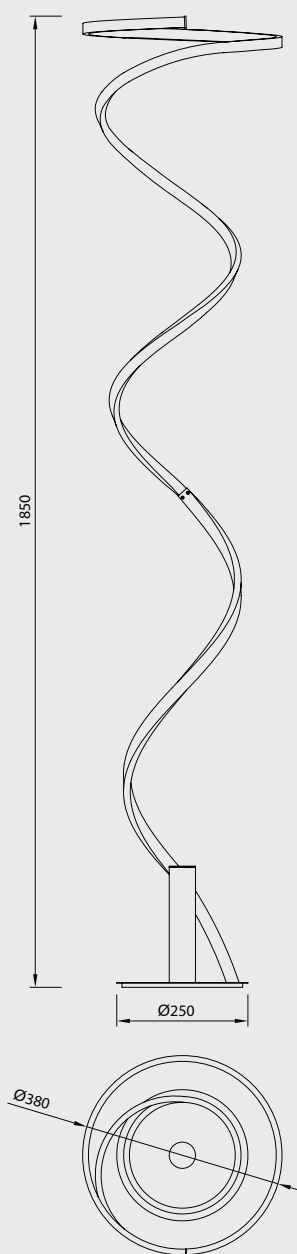

6104 Negro-Black
LED 20W 3000K 1600lm

HELIX

6101 Cuero Satinado - *Satin antique*
LED 42W 3000K 3360lm
Dimmable

6102 Blanco cromo - *White Chrome*
LED 42W 3000K 3360lm
Dimmable

6100 Plata cromo-Silver Chrome
LED 42W 3000K 3360lm
Dimmable