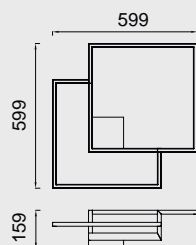

7660 Blanco-White
LED 42,5W **3000K** 2450lm

7661 Blanco-White
LED 42,5W **3000K** 2450lm
Dimmable