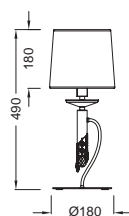

TIFFANY

3868 Cromo/Blanco-Chrome/White

1x **E14** máx.20W Led (no incl)

1X **G9** Max.5W Led (no incl)

3888 Cuero/Coñac-Antique Brass/Soft bronze

1x **E14** máx.20W Led (no incl)

1X **G9** Max.5W Led (no incl)