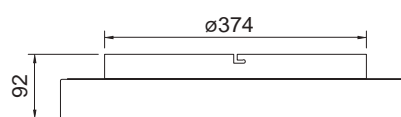

MOCA

6785 Blanco/Moca-White/Mocha
LED 30W 4000K 1900 lm

6787 Blanco/Moca-White/Mocha
LED 40W 4000K 2400 lm

Metal/Acrílico-Metal/Acrylic 220-240V~ 50/60Hz CRI >80