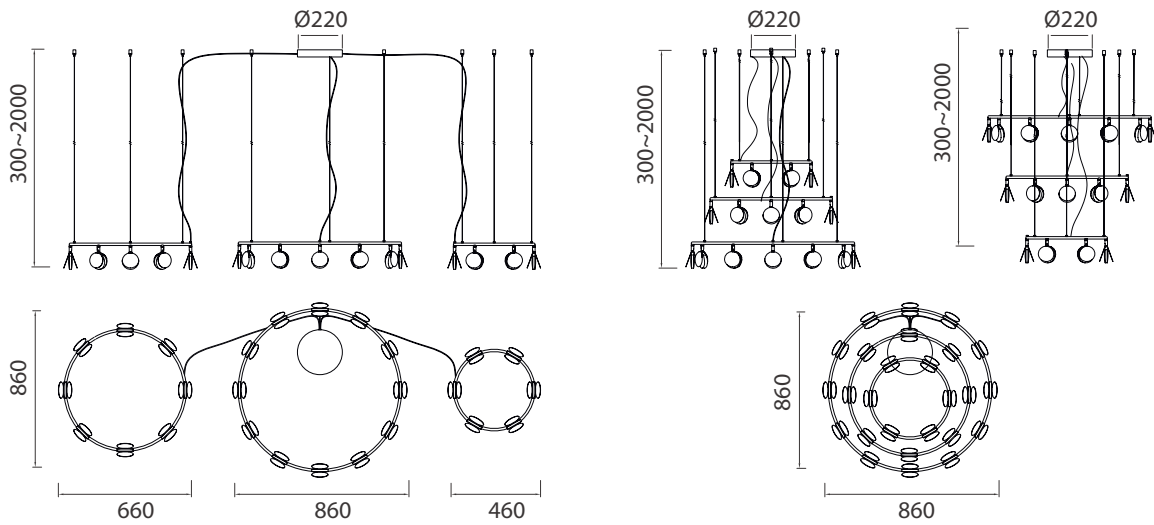

SHELL by Kuzurman Polina

SHELL

7355 Oro-Gold

LED 120W 3000K 6360lm

Metal-Metal 220-240V~50/60Hz CRI> 80

SHELL

7357 Oro-Gold
LED 60W 3000K 3180lm

Metal-Metal 220-240V~50/60Hz CRI> 80