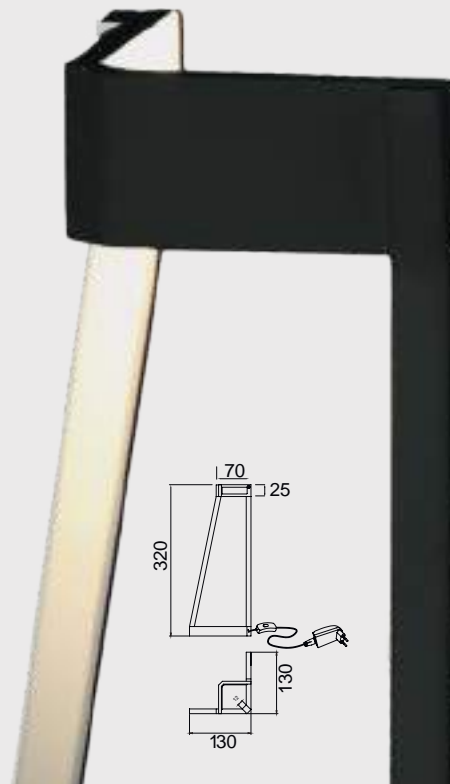

MINIMAL

7285 Oro-Gold
LED 5W 3000K 375lm

7287 Arena-Sabbia
LED 5W 3000K 375lm

7280 Blanco-White
LED 5W 3000K 375lm

7281 Negro-Black
LED 5W 3000K 375lm

VECTOR 40W

by Santiago Sevillano

7445 Blanco-White
LED 40W 3000K 3000lm