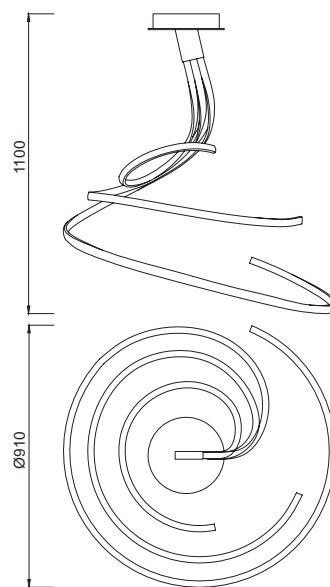

NUR

4982 Plata cromo-Silver chrome
LED 30W 3000K 2400 lm
100/240V

4981 Plata cromo-Silver chrome
LED 50W 3000K 4000 lm
100/240V

5003 Plata cromo-Silver chrome
LED 80W 3000K 6200 lm
100/240V

4996 Plata cromo-Silver chrome
LED 30W 3000K 2400 lm
220/240V
Dimmable

4998 Plata cromo-Silver chrome
LED 50W 3000K 4000 lm
220/240V
Dimmable

5821 Plata cromo-Silver chrome
LED 80W 3000K 6200 lm
220/240V
Dimmable

CRI ≥80 Aluminio/Acrílico/Acero-Aluminium/Acrylic/Steel