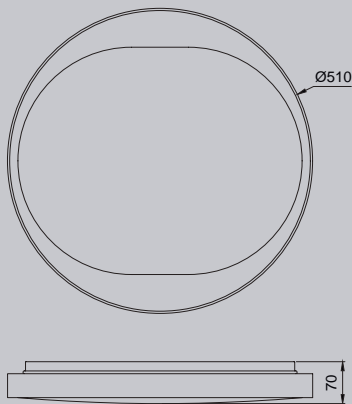

Warm white
3000K