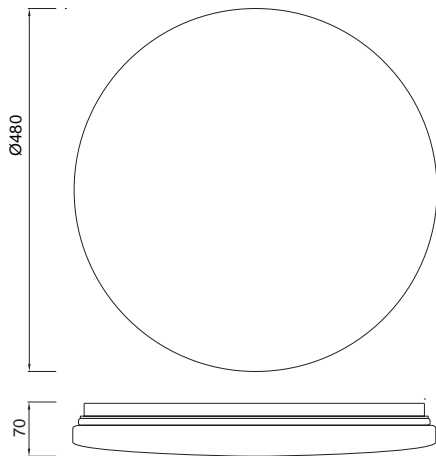

Metal/Acrílico-Metal/Acrylic 220-240V~50/60H

DIAMANTE II

5935 Blanco-White
LED 54W 3000K 3900lm

5936 Blanco-White
LED 36W 3000K 2600lm

5970 Blanco-White
LED 54W 5000K 4000lm

5971 Blanco-White
LED 36W 5000K 2700lm