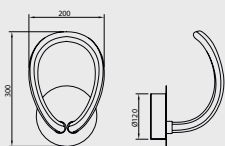

Acero/Acrílico- Steel/Acrylic 220-240V~ 50/60Hz CRI >80