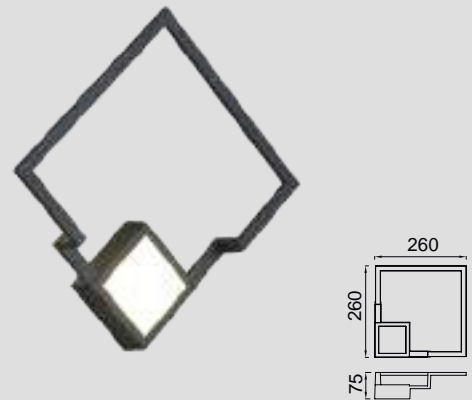

BOUTIQUE

7680 Negro-Black
LED 25W 3000K 1370lm

7681 Negro-Black
LED 25W 3000K 1370lm
Dimmable

7682 Negro-Black
LED 17,5W 3000K 1150lm

7683 Negro-Black
LED 17,5W 3000K 1150lm
Dimmable

7668 Blanco-White
LED 25W 3000K 1370lm