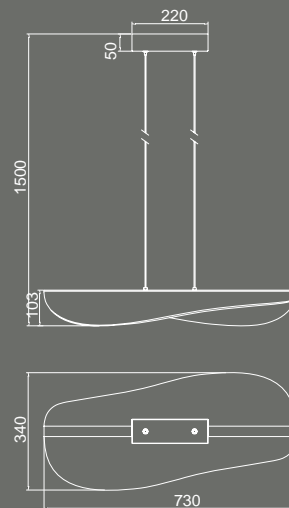

BIANCA

7765 Blanco-White
LED 50W 3000K 3000lm

7766 Blanco-White
LED 40W 3000K 2450lm