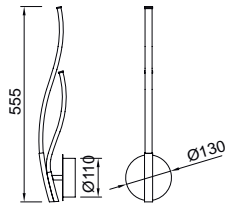

CORINTO

6107 Plata Cromo-Silver Chrome
LED 12W 3000K 960lm