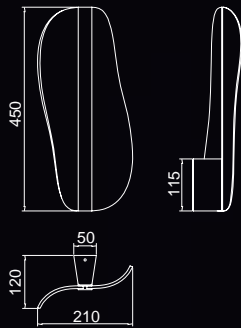

BIANCA

7767 Blanco-White
LED 15W 3000K 850lm