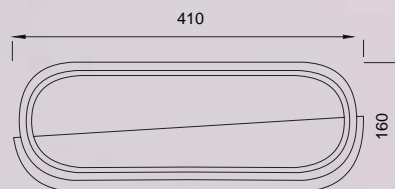

7157 Blanco-White
LED 20W 3000K 800lm

Aluminio/Silicona/Metal-Aluminium /Silicone/Metal 220-240V 50/60Hz CRI >80