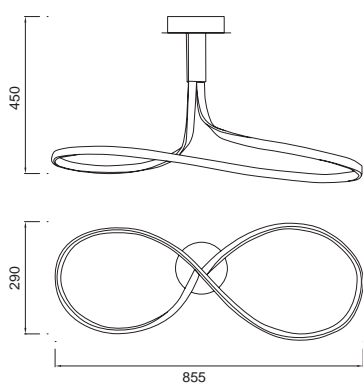

NUR

4980 Plata cromo-Silver chrome
LED 40W 3000K 3200 lm
100/240V

4995 Plata cromo-Silver chrome
LED 40W 3000K 3200 lm
Dimmable
220/240V

4987 Plata cromo-Silver chrome
LED 40W 3000K 3200 lm
100/240V

4997 Plata cromo-Silver chrome
LED 40W 3000K 3200 lm
Dimmable
220/240V

5002 Plata cromo-Silver chrome
LED 50W 3000K 3900lm
100/240V

5820 Plata cromo-Silver chrome
LED 50W 3000K 3900lm
Dimmable
220/240V

CRI >80 Aluminio/Acrílico/Acero-Aluminium/Acrylic/Steel