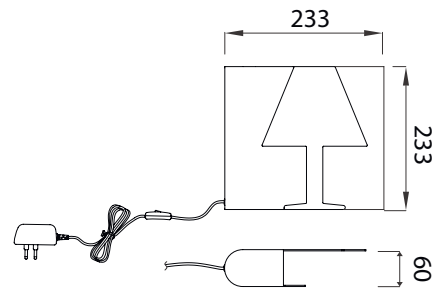

BOOK

7246 Blanco-White
LED 7W 3000K 420lm

7247 Blanco-White
LED 7W 3000K 420lm