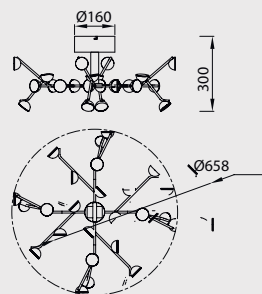

Aluminio-Aluminium 220-240V~ 50/60Hz CRI >80