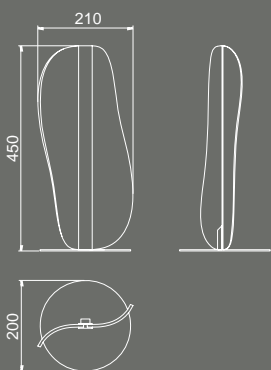

7768 Blanco-White
LED 15W 3000K 850lm