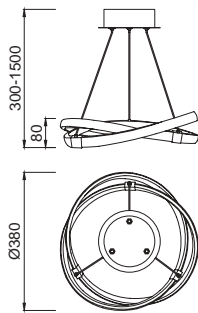

5381 Plata cromo-Silver chrome
LED 60W 3000K 4500 lm

5726 Plata cromo-Silver chrome
LED 60W 3000K 4500 lm
Dimmable

INFINITY

5394 Forja-Brown oxide
LED 30W 2800K 2500 lm

5390 Forja-Brown oxide
LED 42W 2800K 3400 lm