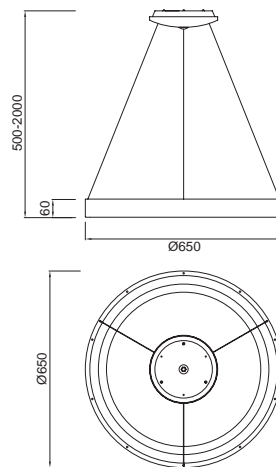

7758 Oro-Gold
LED 30W 3000K-6000K 2100lm
Dimmable

7757 Oro-Gold
LED 50W 3000K-6000K 3500lm
Dimmable

7756 Oro-Gold
LED 60W 3000K-6000K 4200lm
Dimmable

R00135

Metal/Acrílico-Metal/Acrylic 220-240V~ 50/60H