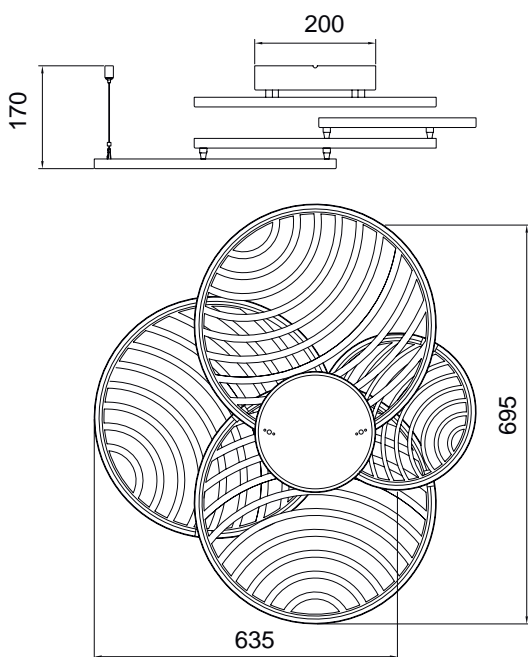

COLLAGE

7230 Negro-Black
LED 60W 3000K 4500lm

Metal-Metal 220-240V~ 50/60Hz CRI > 80 Registered N° 007663331-0006