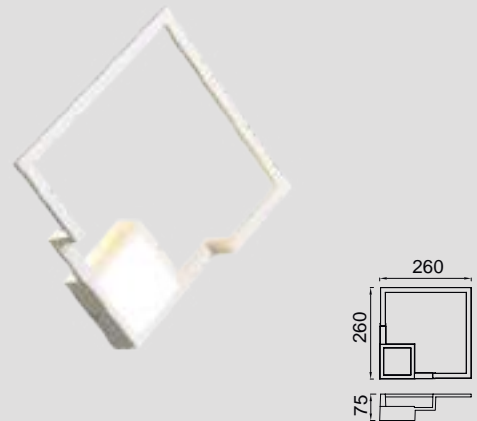

7670 Blanco-White
LED 17,5W 3000K 1150lm

7671 Blanco-White
LED 17,5W 3000K 1150lm
Dimmable