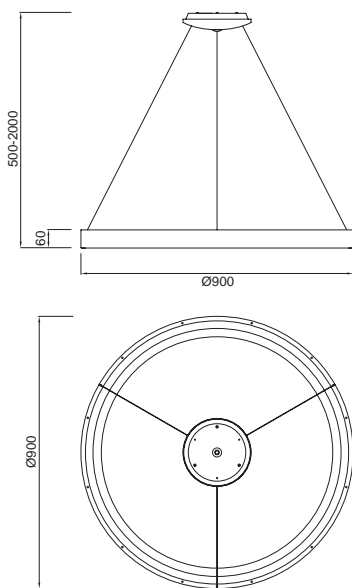

7758 Oro-Gold
LED 30W 3000K-6000K 2100lm
Dimmable

7757 Oro-Gold
LED 50W 3000K-6000K 3500lm
Dimmable

7756 Oro-Gold
LED 60W 3000K-6000K 4200lm
Dimmable

R00135

Metal/Acrílico-Metal/Acrylic 220-240V~ 50/60H