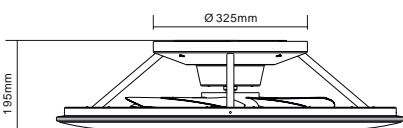

ALISIO XL

7490 Blanco-White
LED 95W 2700K-5000K 5900lm
Ventilador 58W

7491 Plata-Silver
LED 95W 2700K-5000K 5900lm
Ventilador 58W

7492 Negro-Black
LED 95W 2700K-5000K 5900lm
Ventilador 58W