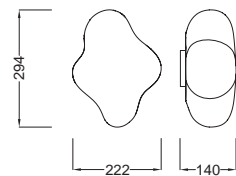

EOS

1885 Blanco-White
LED 3W 3000K 280lm

220-240V~ 50/60Hz > 80 PE / Aluminio-Steel / Glass