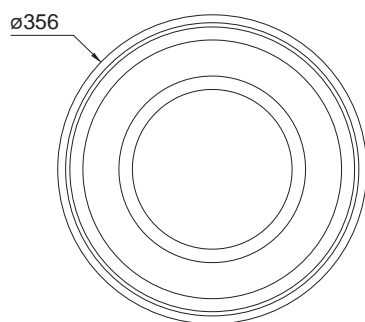

MOCA

6785 Blanco/Moca-White/Mocha
LED 30W 4000K 1900 lm

6787 Blanco/Moca-White/Mocha
LED 40W 4000K 2400 lm

Metal/Acrílico-Metal/Acrylic 220-240V~ 50/60Hz CRI >80