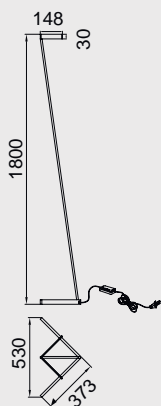

VECTOR

20W

7332 Blanco-White
LED 20W 3000K 1500lm

7333 Negro-Black
LED 20W 3000K 1500lm

7335 Oro-Gold
LED 20W 3000K 1500lm

7337 Arena-SabbiaW
LED 20W 3000K 1500lm

Metal-Metal 220-240V~ 50/60Hz CRI > 80 Registered N° 007663331-0025