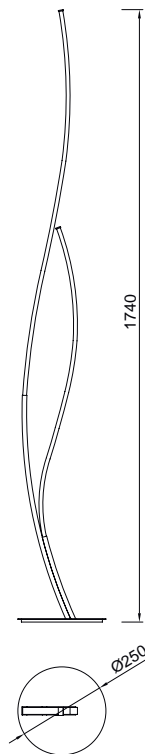

CORINTO

6107 Plata Cromo-Silver Chrome
LED 12W 3000K 960lm