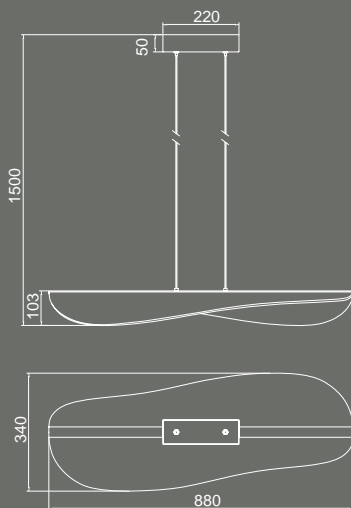

BIANCA

7765 Blanco-White
LED 50W 3000K 3000lm

7766 Blanco-White
LED 40W 3000K 2450lm