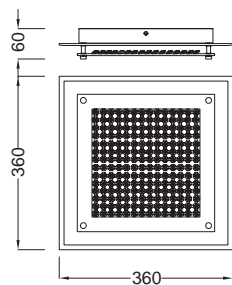

4581 Cromo-Chrome
LED 18W **4000K** 1800lm