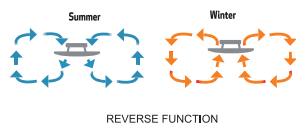

works with
Google Assistant
works with
amazon alexa
VOICE CONTROL SYSTEM