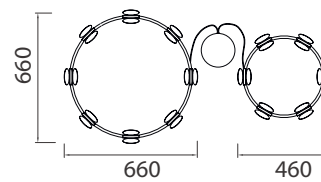

SHELL

7260 Oro-Gold
LED 50W 3000K 2650lm

7356 Oro-Gold
LED 70W 3000K 3710lm

Metal-Metal 220-240V~50/60Hz CRI> 80