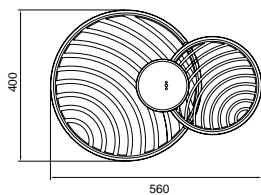

7235 Oro-Gold
LED 30W 3000K 2250lm