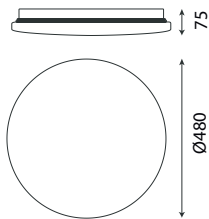

ZERO SMART

5946 Blanco-White
LED 80W 3000K-5000K 4500lm