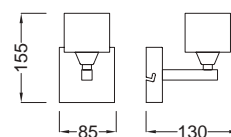

Metal/Cristal-Metal/Crystal 100-240V~ 50/60Hz