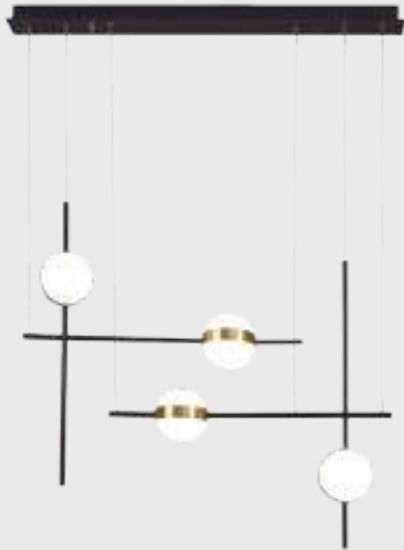

CUBA

7160 Oro/Negro-Gold/Black
LED 32W 3000K 2400lm