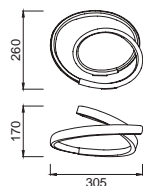

CRI >80 Aluminio/Acrílico/Acero-Aluminium/Acrylic/Steel OAMI 003105923-0001