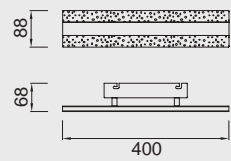

5792 Cromo-Chrome
LED 30W 4000K 1200lm

5735 Cromo-Chrome
LED 16W 4000K 1120lm