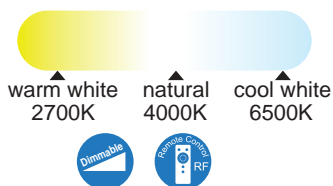

VIRGIN ARENA

5929 Blanco diamante-Diamond white
LED 18W 2700K-6500K 1680lm

R00127