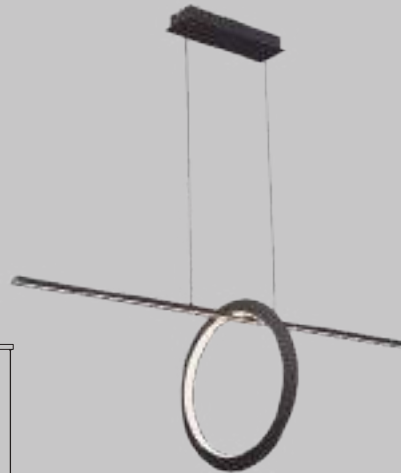

KITESURF

7193 Blanco-White
LED 30W 3000K 2400lm

7143 Negro-Black
LED 30W 3000K 2400lm