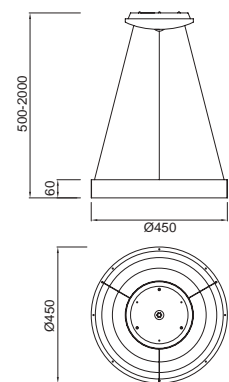

7758 Oro-Gold
LED 30W 3000K-6000K 2100lm
Dimmable

7757 Oro-Gold
LED 50W 3000K-6000K 3500lm
Dimmable

7756 Oro-Gold
LED 60W 3000K-6000K 4200lm
Dimmable

R00135

Metal/Acrílico-Metal/Acrylic 220-240V~ 50/60H