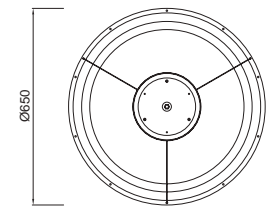

7754 Negro-Black
LED 50W 3000K-6000K 3500lm
Dimmable