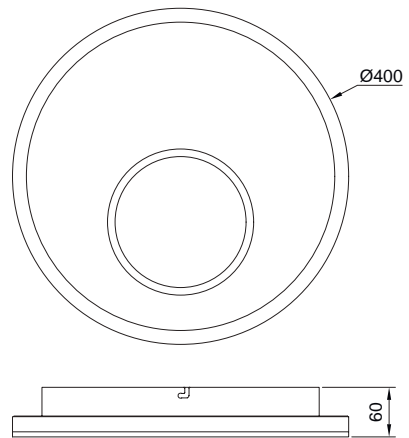

Metal/Acrílico/PC-Metal/Acrylic/PC 100-250V~ 50/60Hz CRI >80