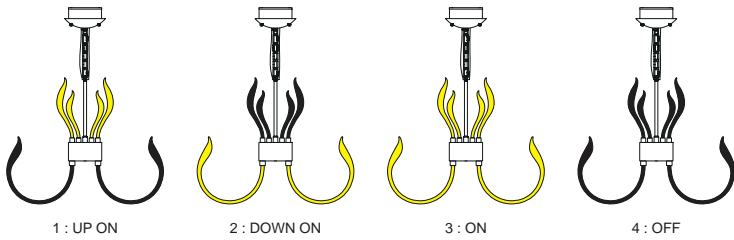

VERSAILLES

5561 Cromo-Chrome
LED 155W 3000K 7461lm