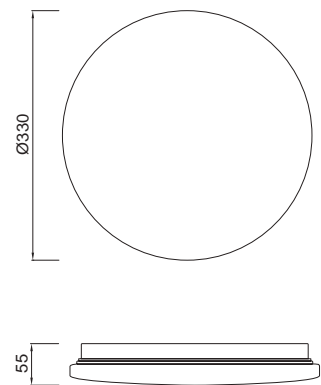

Metal/Acrílico-Metal/Acrylic 220-240V~50/60H

DIAMANTE II

5935 Blanco-White
LED 54W 3000K 3900lm

5936 Blanco-White
LED 36W 3000K 2600lm

5970 Blanco-White
LED 54W 5000K 4000lm

5971 Blanco-White
LED 36W 5000K 2700lm