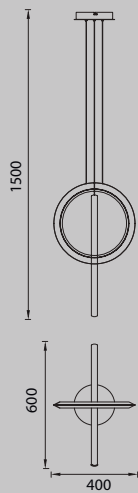

KITESURF

7193 Blanco-White
LED 30W 3000K 2400lm

7143 Negro-Black
LED 30W 3000K 2400lm

7191 Blanco-White
LED 48W 3000K 3840lm

7141 Negro-Black
LED 48W 3000K 3840lm

Aluminio/Silicona/Metal-Aluminium/Silicone/Metal 220-240V~ 50/60Hz CRI >80