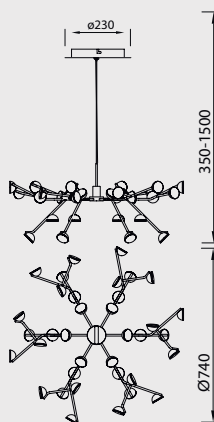

6260 Blanco mate-Matte white
LED 100W 3000K 7250lm