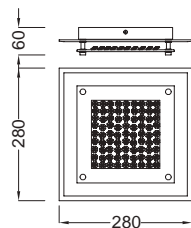

4580 Cromo-Chrome
LED 12W **4000K** 1200lm

Espejo/Cristal-Mirror/Crystal 100-240V~50/60H