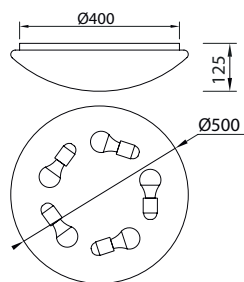

5411 Blanco-White
3L × E27 máx. 20W (no incl)