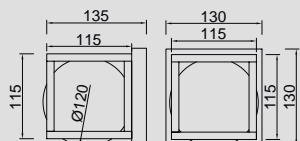

DESIGUAL

7609 Negro-Black

1L x G9 (no incl)