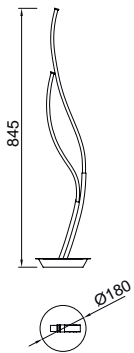

CORINTO

6107 Plata Cromo-Silver Chrome
LED 12W 3000K 960lm

6108 Plata Cromo-Silver Chrome
LED 30W 3000K 2400lm

6110 Plata Cromo-Silver Chrome
LED 18W 3000K 1400lm

6109 Plata Cromo-Silver Chrome
LED 12W 3000K 960lm