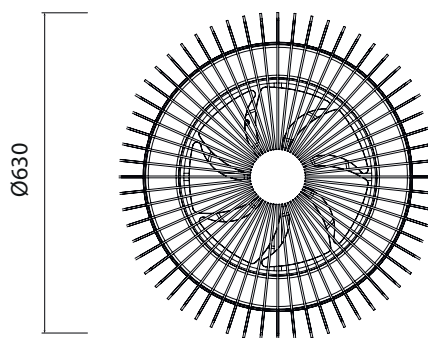

HIMALAYA

7122 Plata-Silver
LED 70W 2700K-5000K 4900lm
Ventilador 35W

7128 Madera-Wood
LED 70W 2700K-5000K 4900lm
Ventilador 35W

R00128

Powered by

Powered by

YouTube

mAntra lighting

works with
Google Assistant
works with
amazon alexa
VOICE CONTROL SYSTEM