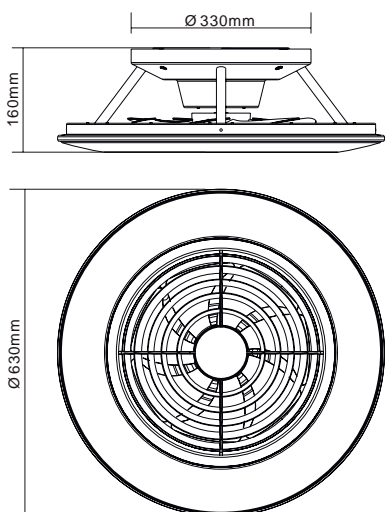

6706 Plata-Silver
LED 70W 2700K-5000K 4900lm
Ventilador 35W

6707 Cuero-Antique Brass
LED 70W 2700K-5000K 4900lm
Ventilador 35W

R00128

Powered by

mAntra lighting

ALISIO XL

7490 Blanco-White
 LED 95W 2700K-5000K 5900lm
 Ventilador 58W