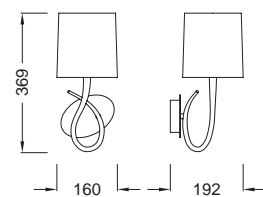

LUA

3687 Gris Ceniza-Ash Grey
Pantalla Gris ceniza-Ash Grey
2x E27 máx.20W Led (no incl)

3681 Gris Ceniza-Ash Grey
Pantalla Gris ceniza-Ash Grey
1x E27 máx.20W Led (no incl)

Acero/Tela-Steel/Fabric 220-240V~ 50/60Hz