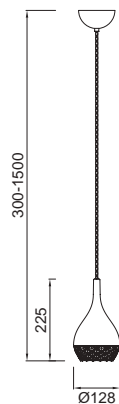

CRI ≥80 Aluminio / Acrílico - Aluminium / Acrylic

OAMI 002381905-0006/0007/ZL20133058664.0

KHALIFA

by Santiago Sevillano studio

5160 Cromo-Chrome
1x **GU10** máx.12W Led (no incl)

5165 Cobre-Copper
1x **GU10** máx.12W Led (no incl)