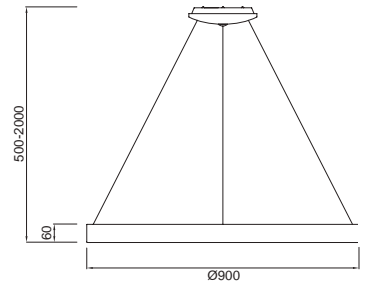

NISEKO

7753 Negro-Black
LED 60W 3000K-6000K 4200lm
Dimmable