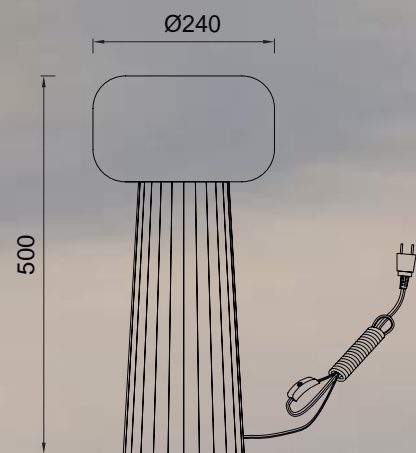

FARO

7249 Negro-Black
1L x E27 (no incl.)
Tulipa: Cristal-Cromo

PU/Cristal-PU/Glass 100-240V - 50/60Hz CRI> 80 E27 máx.20W Led Registered Nº 007663331-0002