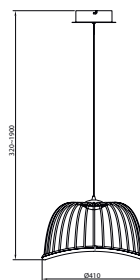

CELESTE

6683 Negro-Black
LED 40W **3000K** 2800lm

6684 Negro-Black
LED 30W **3000K** 2100lm

6685 Negro-Black
LED 20W **3000K** 1400lm

Aluminio/Metal-Aluminium/Metal 220-240V~ 50/60Hz CRI >80