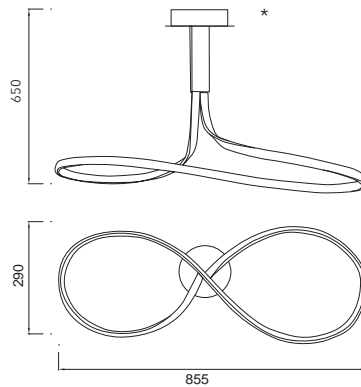

5360 Forja-Brown oxide
LED 40W 2800K 3200 lm
100/240V

5825 Forja-Brown oxide
LED 40W 2800K 3200 lm
100/240V

5806 Forja-Brown oxide
LED 50W 2800K 3900lm
100/240V

5826 Forja-Brown oxide
LED 40W 2800K 3200 lm
220/240V
Dimmable

5707 Forja-Brown oxide
LED 40W 2800K 3200 lm
220/240V
Dimmable

5831 Forja-Brown oxide
LED 50W 2800K 3900lm
220/240V
Dimmable