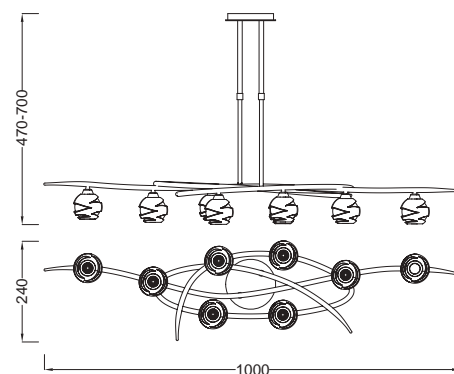

LOOP

by Santiago Sevillano Studio

● **1810** Níquel satinado-*Satin nickel*
8L×G9 máx. 5W Led (incl)