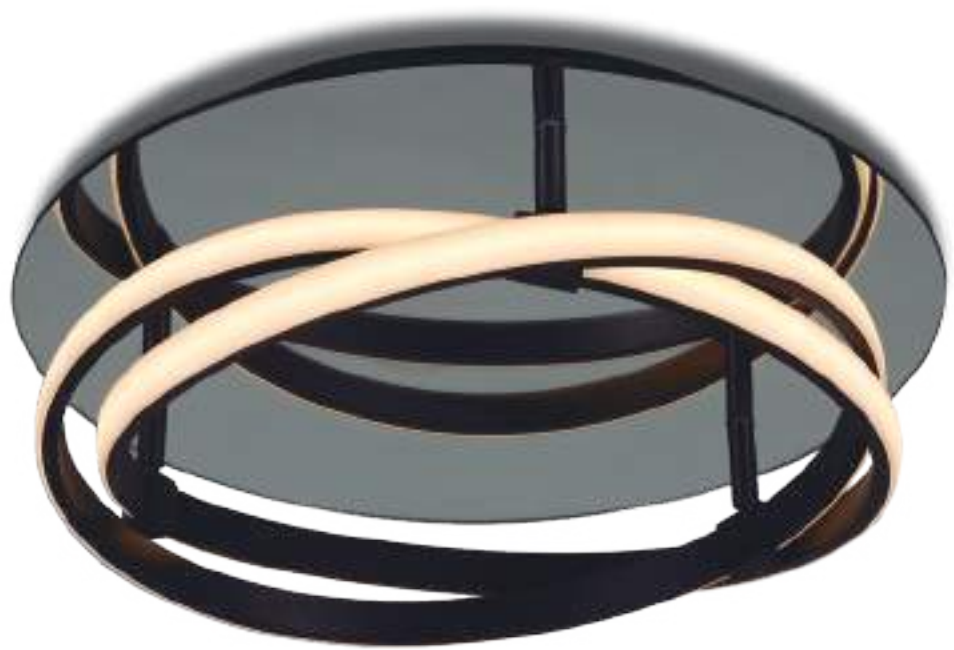

5392 Forja-Brown oxide
LED 30W 2800K 2500 lm