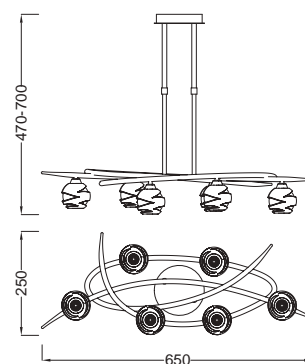

● **1811** Níquel satinado-*Satin nickel*
6L× G9 máx. 5W Led (incl)