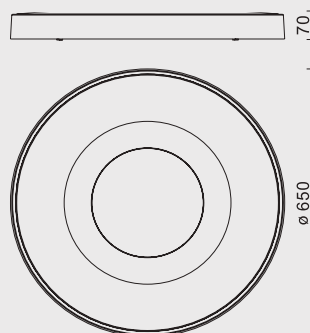

7566 Blanco-White
LED 56W 2700K-5000K 2500lm