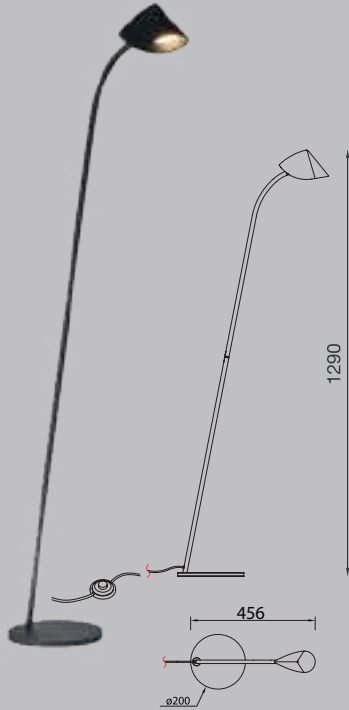

CAPUCCINA

7585 Negro-Black
LED 8,5W 3000K 600lm

7577 Blanco-White
LED 8,5W 3000K 600lm