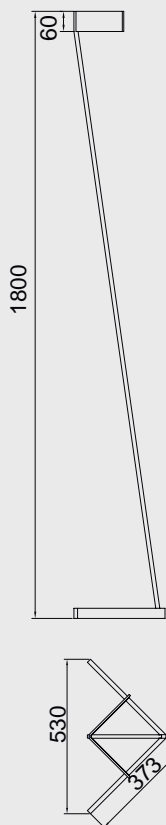

VECTOR 40W

by Santiago Sevillano

7445 Blanco-White
LED 40W 3000K 3000lm

7446 Negro-Black
LED 40W 3000K 3000lm

7447 Oro-Gold
LED 40W 3000K 3000lm

7448 Arena-Sabbia
LED 40W 3000K 3000lm

Metal-Metal 220-240V~ 50/60Hz CRI > 80 Registered N° 007663331-0025