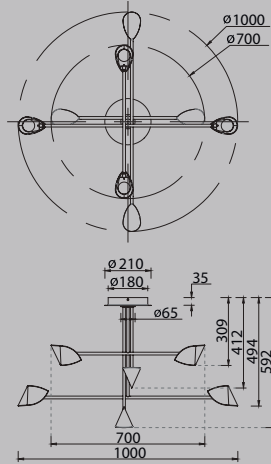

NÓRDICA
220

CAPUCCINA

7578 Negro-Black
LED 61,5W 3000K 4000lm

7570 Blanco-White
LED 61,5W 3000K 4000lm

7579 Negro-Black
LED 45W 3000K 3100lm

7571 Blanco-White
LED 45W 3000K 3100lm

CAPUCCINA

7581 Negro-Black
LED 45W 3000K 3200lm