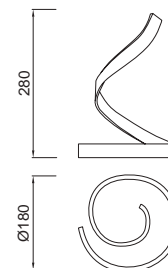

NUR

5365 Forja-Brown oxide
LED 10W 2800K 850lm
220/240V Clase II

5830 Forja-Brown oxide
LED 10W 2800K 850lm
220/240V Clase II
Dimmable

5364 Forja-Brown oxide
LED 34W 2800K 2600lm
100/240V Clase I

5828 Forja-Brown oxide
LED 34W 2800K 2600lm
220/240V Clase I
Dimmable

5366 Forja-Brown oxide
LED 15W 2800K 1200lm
220/240V Clase II

CRI ≥80 Aluminio/Acrílico/Acero-Aluminium/Acrylic/Steel