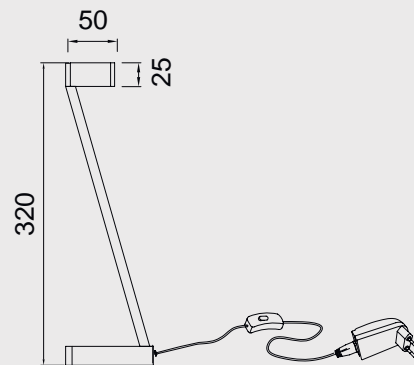

7331 Negro-Black
LED 5W 3000K 375lm

Metal-Metal 220-240V~ 50/60Hz CRI > 80 Registered N° 007663331-0026

VECTOR

7334 Oro-Gold
LED 5W 3000K 375lm

7336 Arena-Sabbia
LED 5W 3000K 375lm

NIUR by Jose I. Ballester & Santiago Sevillano