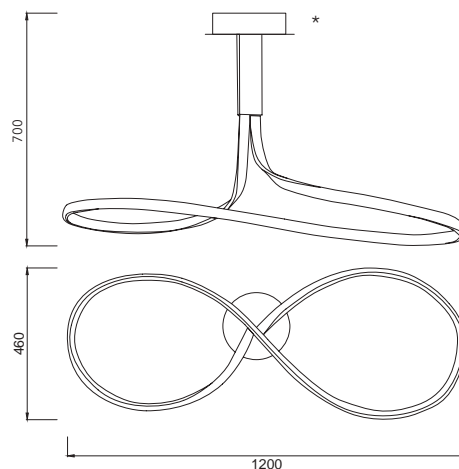

NUR

4980 Plata cromo-Silver chrome
LED 40W 3000K 3200 lm
100/240V

4995 Plata cromo-Silver chrome
LED 40W 3000K 3200 lm
Dimmable
220/240V

4987 Plata cromo-Silver chrome
LED 40W 3000K 3200 lm
100/240V

4997 Plata cromo-Silver chrome
LED 40W 3000K 3200 lm
Dimmable
220/240V

5002 Plata cromo-Silver chrome
LED 50W 3000K 3900lm
100/240V

5820 Plata cromo-Silver chrome
LED 50W 3000K 3900lm
Dimmable
220/240V

CRI >80 Aluminio/Acrílico/Acero-Aluminium/Acrylic/Steel