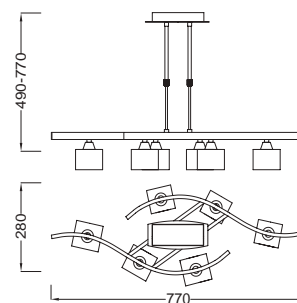

Metal/Cristal-Metal/Crystal 100-240V~ 50/60Hz