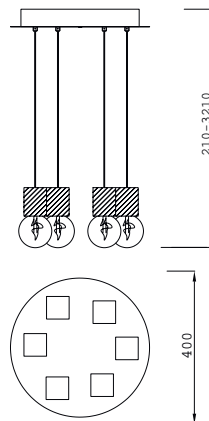

GALAXIA

7701 Blanco Gris Rojo
White Gray Red
15L × E27 (incl)

7702 Blanco Gris Rojo
White Gray Red
9L × E27 (incl)

7703 Blanco Gris Rojo
White Gray Red
6L × E27 (incl)