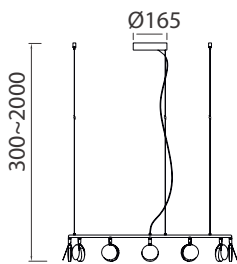

SHELL

7260 Oro-Gold
LED 50W 3000K 2650lm

7356 Oro-Gold
LED 70W 3000K 3710lm

Metal-Metal 220-240V~50/60Hz CRI> 80