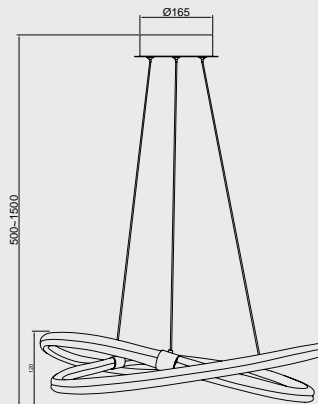

6609 Cromo Blanco-Chrome white
LED 30W 3000K 2250lm

6607 Cromo Blanco-Chrome white
LED 60W 3000K 4500lm

Acero/Acrílico-Steel/Acrylic 220-240V~ 50/60Hz CRI >80

KNOT LINE

by Santiago Sevillano

6616 Cromo Blanco-*Chrome white*
LED 40W 3000K 3000lm