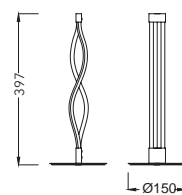

SÁHARA

4863 Plata cromo-Silver chrome
LED 6W 3000K 420lm
100-240V

4867 Plata cromo-Silver chrome
LED 6W 3000K 420lm
Dimmable
120-240V

4862 Plata cromo-Silver chrome
LED 6W 3000K 420lm
220-240V~50/60Hz

CRI ≥80 Aluminio / Acrílico / Acero - Aluminium / Acrylic / Steel