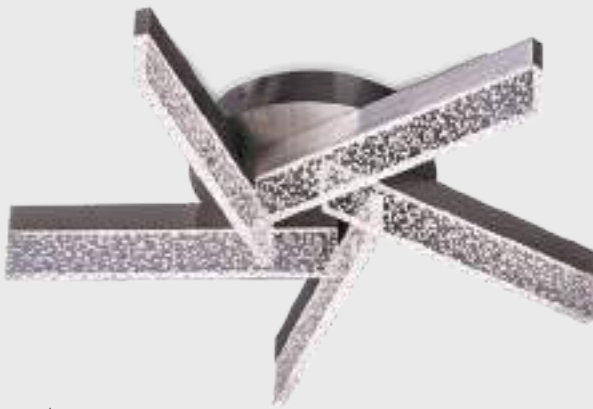

5792 Cromo-Chrome
LED 30W 4000K 1200lm

5735 Cromo-Chrome
LED 16W 4000K 1120lm