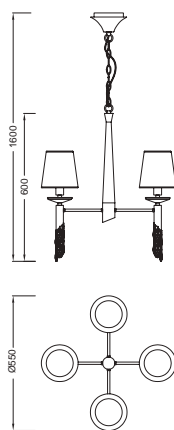

TIFFANY

3852 Cromo/Blanco-Chrome/White
4x E14 máx. 20W Led (no incl)
4 X G9 Max.5W Led (no incl)

3872 Cuero/Coñac-Antique Brass/Soft bronze
4x E14 máx.20W Led (no incl)
4 X G9 Max.5W Led (no incl)

220-240V~ 50/60Hz Tela/Acero/Cristal- Tela/Acero/Cristal