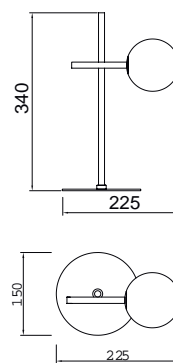

CELLAR

7638 Negro-Black
1L x G4 máx. 5W Led (incl)