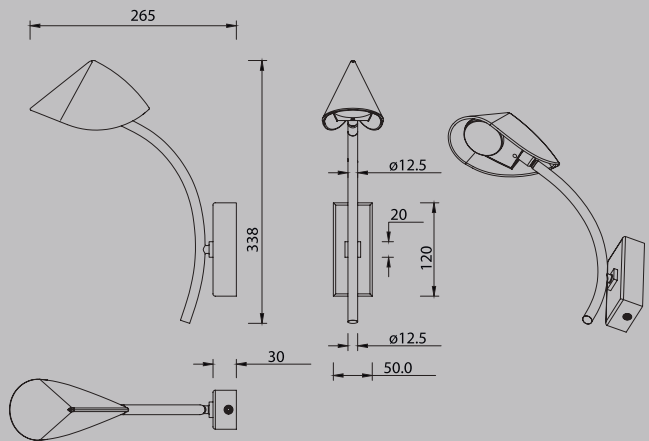

CAPUCCINA

7575 Blanco-White
LED 7W 3000K 630lm

7583 Negro-Black
LED 7W 3000K 630lm

Aluminio/metal-Aluminium/metal 220-240V~ 50/60Hz CRI> 80 Registered N° 008635742-0006