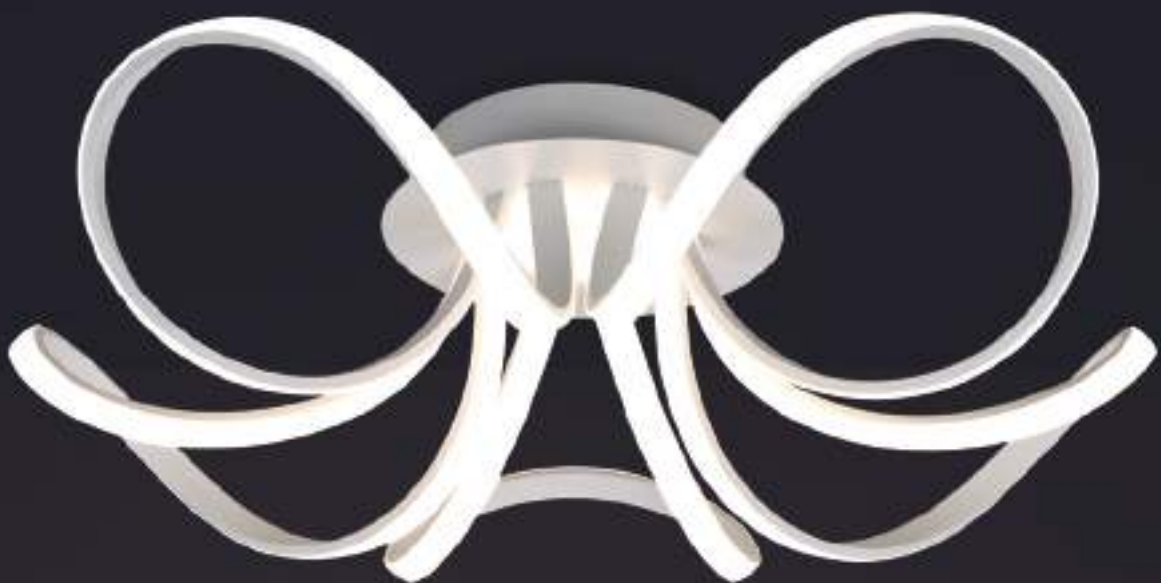

6037 Blanco-White
LED 60W 2800K 4800lm
Dimmable

6037K Blanco-White
LED 60W 4000K 4800lm
Dimmable

220-240V~ 50/60Hz CRI >80 Aluminio / Acrílico / Acero - Aluminium / Acrylic / Steel