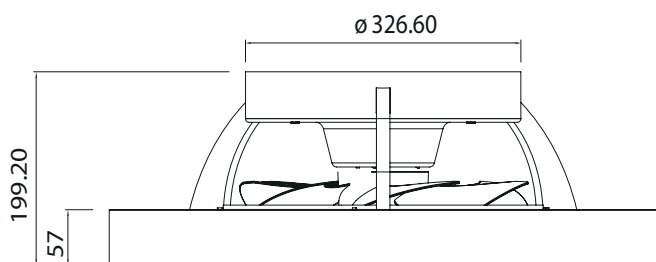

7123 Blanco-White
LED 70W 2700K-5000K 3900lm
Ventilador 35W

7126 Madera-Wood
LED 70W 2700K-5000K 3900lm
Ventilador 35W

R00128

Powered by

mAntra lighting

Powered by

YouTube

works with
Google Assistant
 works with
amazon alexa
VOICE CONTROL SYSTEM