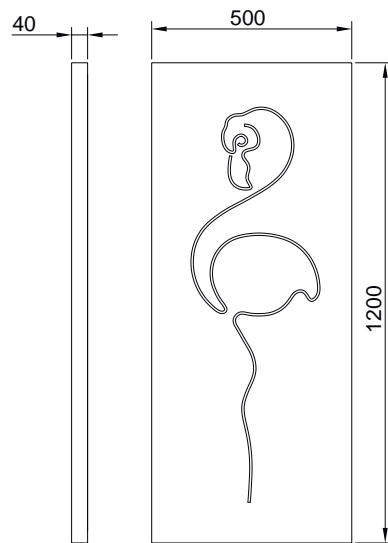

TRAZOS

7265 Negro mate-Matt Black
LED 22W 4000K 1100lm

Madera-Wood 100-250V~ 50/60Hz CRI ≥80 Registered N° 007663331-0022