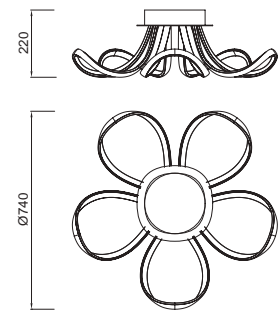

KNOT LED

5916 Plata cromo-Silver chrome
LED 60W 3000K 4800lm
Dimmable