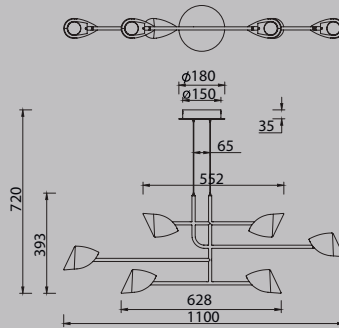

NÓRDICA
220

CAPUCCINA

7578 Negro-Black
LED 61,5W 3000K 4000lm

7570 Blanco-White
LED 61,5W 3000K 4000lm

7579 Negro-Black
LED 45W 3000K 3100lm

7571 Blanco-White
LED 45W 3000K 3100lm

CAPUCCINA

7581 Negro-Black
LED 45W 3000K 3200lm