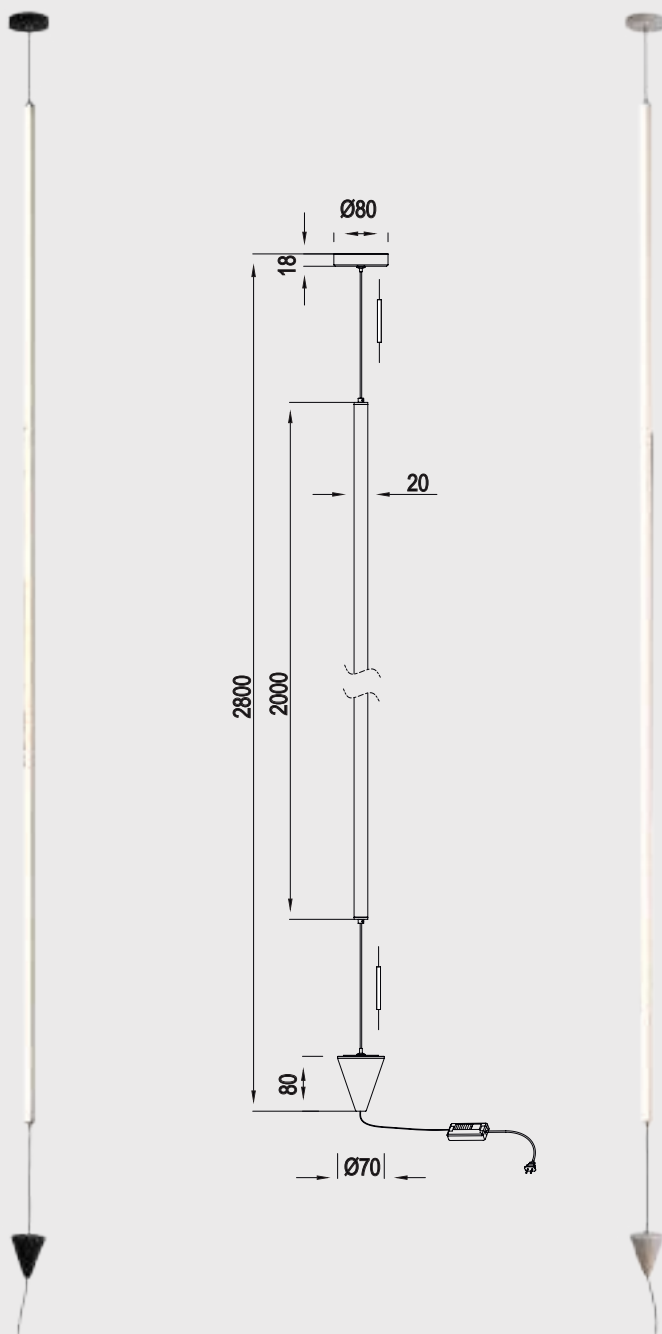

7354 Negro-Black
LED 40W 3000K 2400lm

Metal-Metal 220-240V~50/60Hz CRI> 80

VERTICAL

7352 Negro-Black
LED 36W 3000K 2160lm

7351 Blanco-White
LED 36W 3000K 2160lm

Metal-Metal 220-240V~ 50/60Hz CRI> 80

TRAZOS

by José Ignacio Ballester