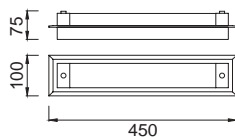

5533 Cromo-Chrome
LED 13W 4000K 1100lm