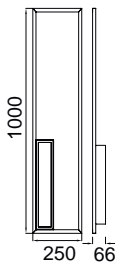

7675 Negro-Black
LED 49W 3000K 2740lm
Dimmable

7676 Negro-Black
LED 38,5W 3000K 2250lm