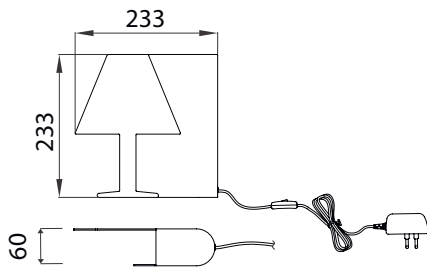

BOOK

7246 Blanco-White
LED 7W 3000K 420lm

7247 Blanco-White
LED 7W 3000K 420lm