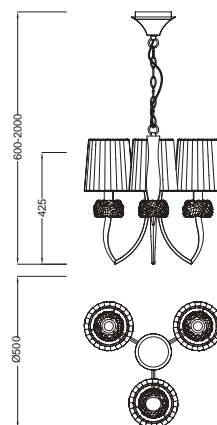

4733 Cuero/Blanco-Antique Brass/White
3x E14 máx.20W Led (no incl)