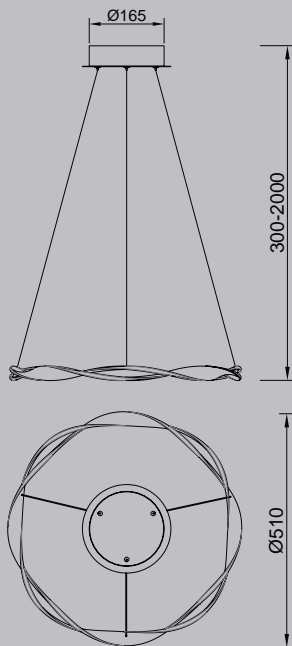

6571 Blanco arena-Sand white
LED 36W 3000K 2520lm