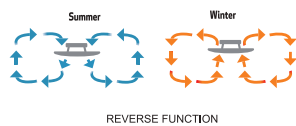

works with
Google Assistant
works with
amazon alexa
VOICE CONTROL SYSTEM