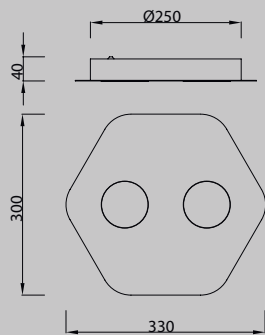

6643 Blanco arena-Sand white
2L × Gx53 máx.12W Led (no incl)

6644 Blanco arena-Sand white
1L × Gx53 máx.12W Led (no incl)

CELESTE by Santiago Sevillano Studio

CELESTE

6683 Negro-Black
LED 40W **3000K** 2800lm