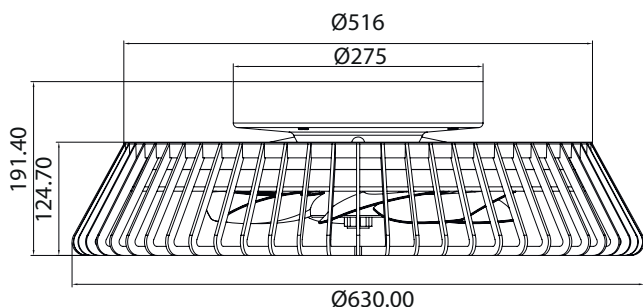

YouTube

works with
Google Assistant
works with
amazon alexa
VOICE CONTROL SYSTEM

GERMAN
DESIGN
AWARD
NOMINEE
2021

HIMALAYA

7122 Plata-Silver
LED 70W 2700K-5000K 4900lm
Ventilador 35W

7128 Madera-Wood
LED 70W 2700K-5000K 4900lm
Ventilador 35W