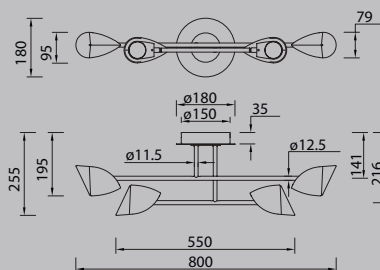

7574 Blanco-White
LED 30W 3000K 2100lm