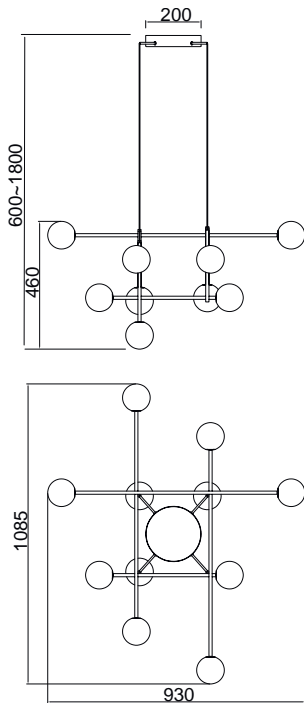

CELLAR

7630 Negro-Black
11L x G4 máx. 5W Led (incl)

7631 Negro-Black
8L x G4 máx. 5W Led (incl)