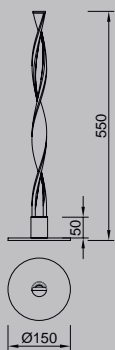

6574 Blanco arena-Sand White
LED 9W 3000K 630lm

6575 Blanco arena-Sand White
LED 24W 3000K 1680lm