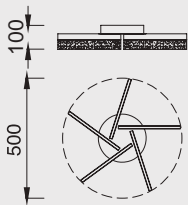

5792 Cromo-Chrome
LED 30W 4000K 1200lm

5735 Cromo-Chrome
LED 16W 4000K 1120lm