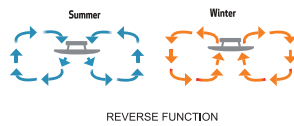

-
-
-
-
-
-
-
-

works with
Google Assistant
 works with
amazon alexa
VOICE CONTROL SYSTEM

R00134

Powered by

mAntra lighting

Powered by

YouTube

-
-
-
-
-
-
-
-
-