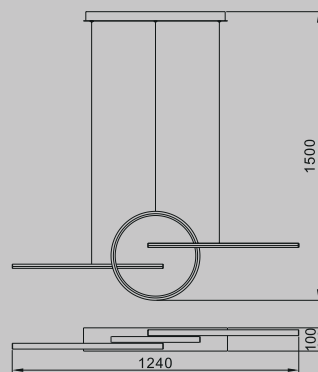

5382 Plata cromo-Silver chrome
LED 30W 3000K 2500 lm

5727 Plata cromo-Silver chrome
LED 30W 3000K 2500 lm
Dimmable

KITESURF by Mantra Team

KITESURF

7190 Blanco-White
LED 50W 3000K 4000lm

7140 Negro-Black
LED 50W 3000K 4000lm