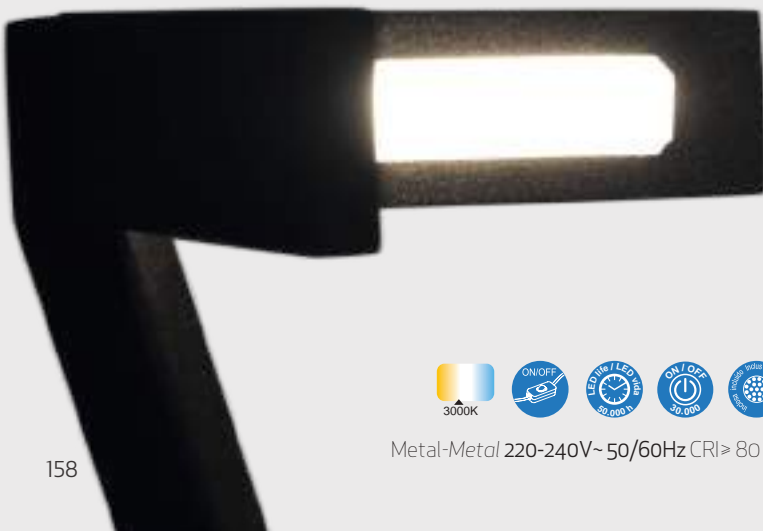

VECTOR

7330 Blanco-White
LED 5W 3000K 375lm

7331 Negro-Black
LED 5W 3000K 375lm

Metal-Metal 220-240V~ 50/60Hz CRI > 80 Registered N° 007663331-0026