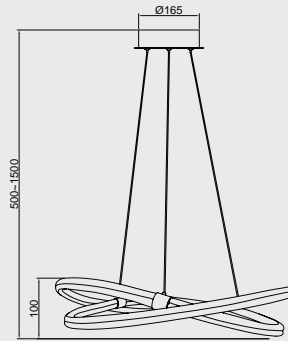

6609 Cromo Blanco-Chrome white
LED 30W 3000K 2250lm

6607 Cromo Blanco-Chrome white
LED 60W 3000K 4500lm

Acero/Acrílico-Steel/Acrylic 220-240V~ 50/60Hz CRI >80

KNOT LINE

by Santiago Sevillano

6616 Cromo Blanco-*Chrome white*
LED 40W 3000K 3000lm