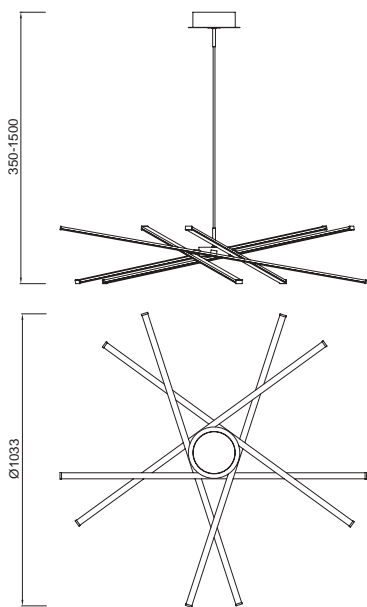

5911 Plata cromo-Silver chrome
LED 60W 3000K 4800lm
Dimmable

220-240V~ 50/60Hz CRI >80 Aluminio / Acero / Acrílico - Aluminium / Steel / Acrylic