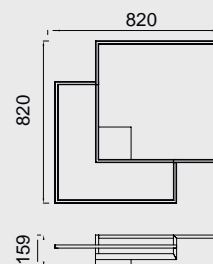

7686 Negro-Black
LED 79W **3000K** 4250lm

7687 Negro-Black
LED 79W **3000K** 4250lm
Dimmable