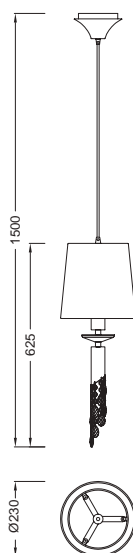

TIFFANY

3861 Cromo/Blanco-Chrome/White

1x **E27** máx.20W Led (no incl)

1 X **G9** Max.5W Led (no incl)

3881 Cuero/Coñac-Antique Brass/Soft bronze

1x **E27** máx.20W Led (no incl)

1 X **G9** Max.5W Led (no incl)