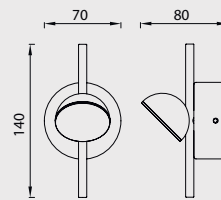

6266 Blanco mate-Matte white
LED 3W 3000K 250lm