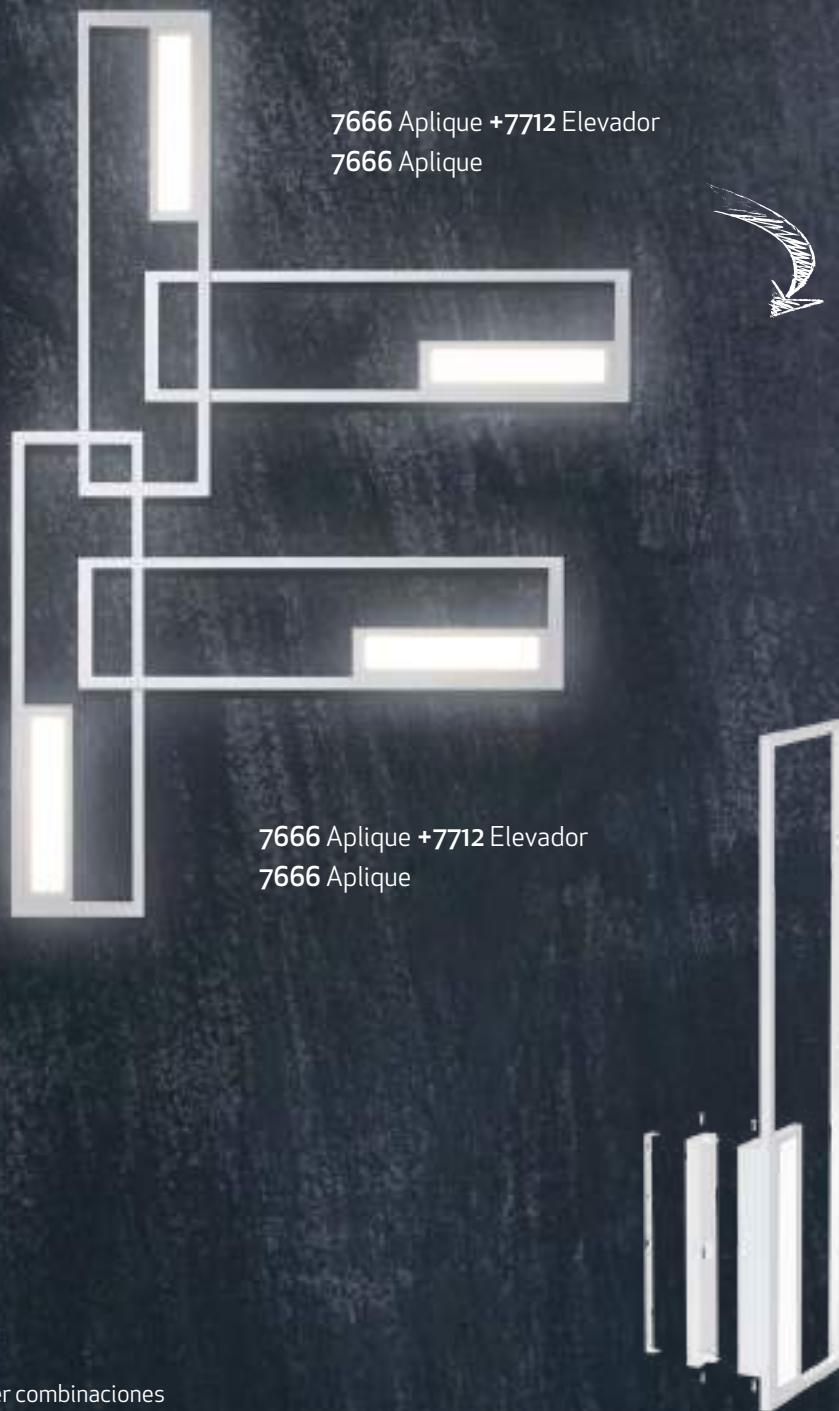

BOUTIQUE

Accesorio elevador para hacer combinaciones
Lifting accessory for combinations