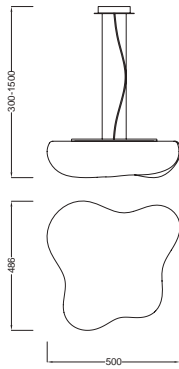

Powered by

EOS MUSIC

by José Ignacio Ballester

5874 Blanco-White
4x **E27** máx.20W (no incl)

220-240V~50/60Hz Acero / PE-Steel / PE

EOS

1883 Blanco+cromo-White+chrome
4x E27 máx.20W (no incl)

1880 Blanco+cromo-White+chrome
6x E27 máx.20W (no incl)