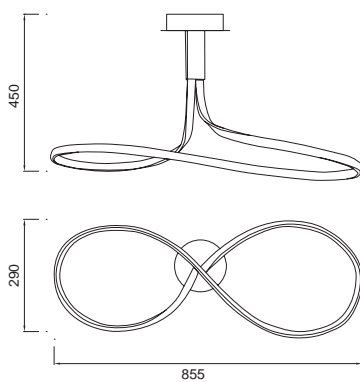

5360 Forja-Brown oxide
LED 40W 2800K 3200 lm
100/240V

5825 Forja-Brown oxide
LED 40W 2800K 3200 lm
100/240V

5806 Forja-Brown oxide
LED 50W 2800K 3900lm
100/240V

5826 Forja-Brown oxide
LED 40W 2800K 3200 lm
220/240V
Dimmable

5707 Forja-Brown oxide
LED 40W 2800K 3200 lm
220/240V
Dimmable

5831 Forja-Brown oxide
LED 50W 2800K 3900lm
220/240V
Dimmable