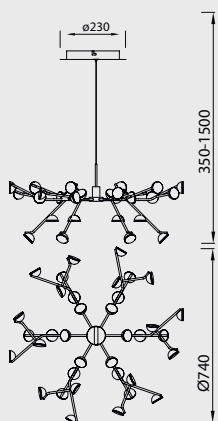

6417 Negro-Black
LED 100W 3000K 7250lm

Aluminio-Aluminium 220-240V~ 50/60Hz CRI >80