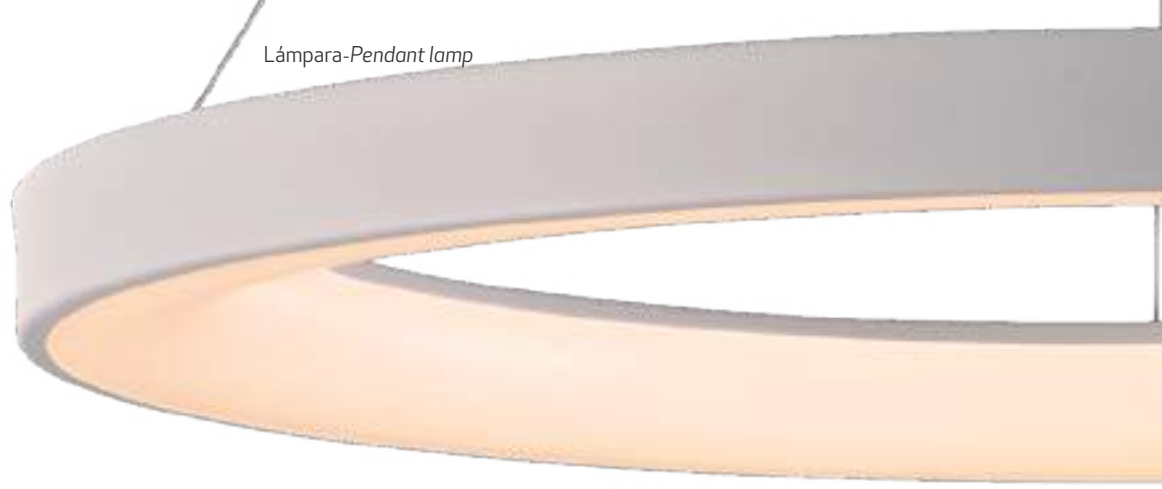

NISEKO

7750 Blanco-White
LED 60W 3000K-6000K 4200lm
Dimmable

7751 Blanco-White
LED 50W 3000K-6000K 3500lm
Dimmable

7752 Blanco-White
LED 30W 3000K-6000K 2100lm
Dimmable