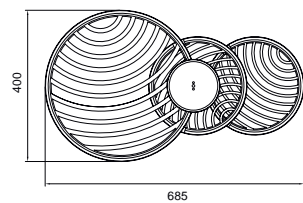

COLLAGE

7232 Negro-Black
LED 40W 3000K 3000lm

7233 Oro-Gold
LED 40W 3000K 3000lm