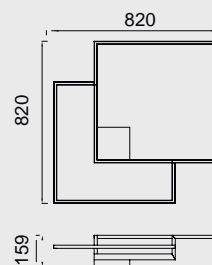

7684 Blanco-White
LED 79W **3000K** 4250lm

7685 Blanco-White
LED 79W **3000K** 4250lm
Dimmable