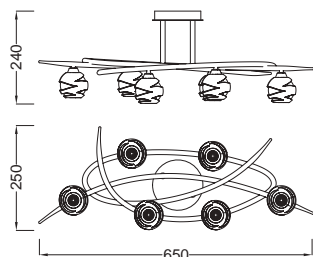

● **1812** Níquel satinado-*Satin nickel*
6L × G9 máx. 5W Led (incl)

● **1822** Cuero-*Antique brass*
6L × G9 máx. 5W Led (incl)

1812