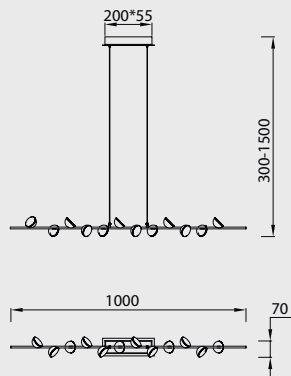

ADN

6418 Negro-Black
LED 36W 3000K 2150lm