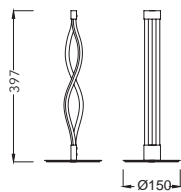

5402 Forja-Brown oxide
LED 6W 2800K 420lm
220-240V

5403 Forja-Brown oxide
LED 6W 2800K 420lm
100-240V

5816 Forja-Brown oxide
WWLED 6W 2800K 420lm
Dimmable
120-240V

CRI ≥80 Aluminio / Acrílico / Acero - Aluminium / Acrylic / Steel