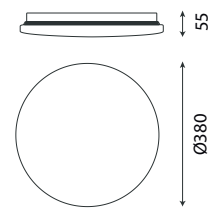

5947 Blanco-White
LED 56W 3000K-5000K 3500lm