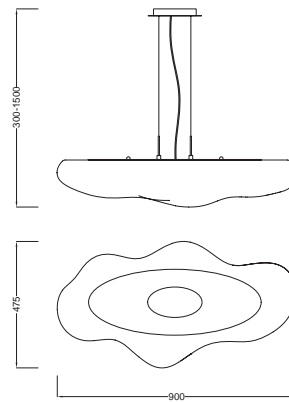

Powered by

EOS MUSIC

by José Ignacio Ballester

5874 Blanco-White
4x **E27** máx.20W (no incl)

220-240V~50/60Hz Acero / PE-Steel / PE

EOS

1883 Blanco+cromo-White+chrome
4x E27 máx.20W (no incl)

1880 Blanco+cromo-White+chrome
6x E27 máx.20W (no incl)