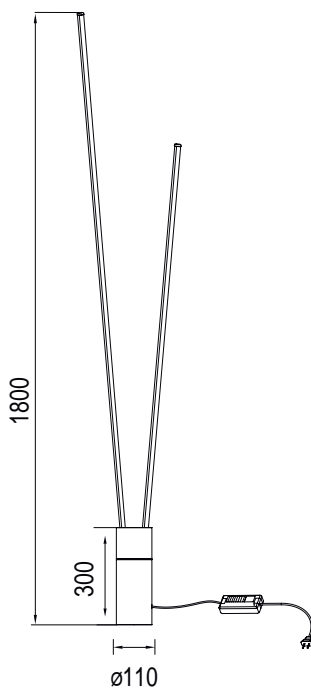

VERTICAL

7345 Blanco-White
LED 44W 3000K 2600lm

7346 Negro-Black
LED 44W 3000K 2600lm

Metal-Metal 220-240V~ 50/60Hz CRI> 80