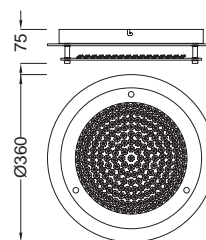

5091 Cromo-Chrome
LED 18W 4000K 1800lm

5090

ErP
COMPLIANT
DRIVER
TÜV

5090 Cromo-Chrome
LED 12W 4000K 1200lm