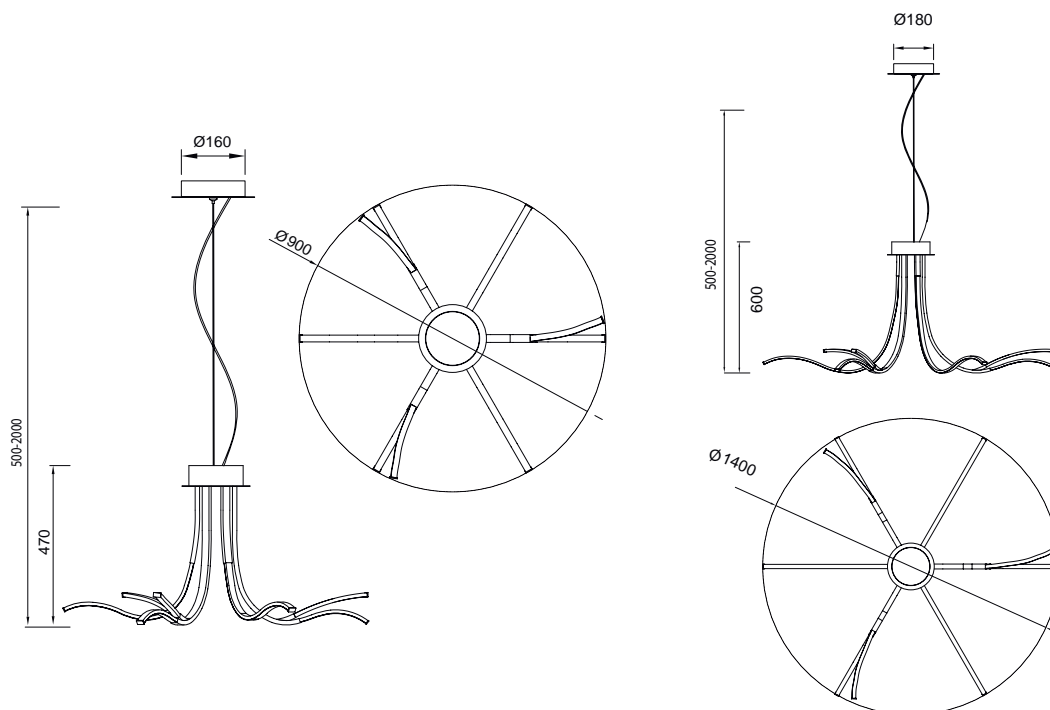

CORINTO by José Ignacio Ballester

CORINTO

6105 Plata Cromo-Silver Chrome

LED 60W 3000K 4800lm

Dimmable

6106 Plata Cromo-Silver Chrome

LED 80W 3000K 6400lm

Dimmable