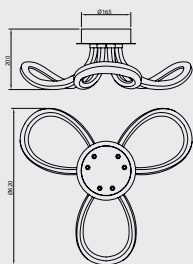

6609 Cromo Blanco-Chrome white
LED 30W 3000K 2250lm

6607 Cromo Blanco-Chrome white
LED 60W 3000K 4500lm

Acero/Acrílico-Steel/Acrylic 220-240V~ 50/60Hz CRI >80

KNOT LINE

by Santiago Sevillano

6616 Cromo Blanco-*Chrome white*
LED 40W 3000K 3000lm