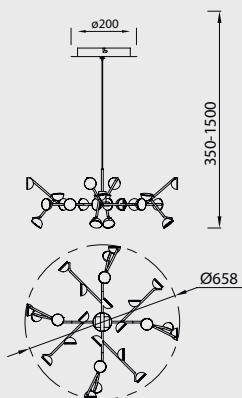

6261 Blanco mate-Matte white
LED 72W 3000K 4450lm

Aluminio-Aluminium 220-240V~ 50/60Hz CRI >80