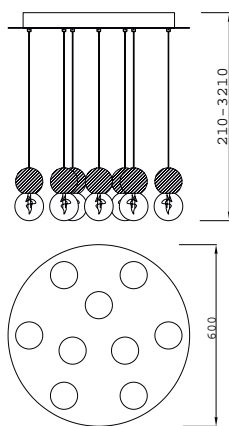

7622 Blanco Gris Rojo
White Gray Red
6L × E27 (incl)

*Elije tu bombilla incluida al hacer el pedido-Choose your bulb included when ordering.

LUZ CALIDA
WARM
LIGHT

R09244 LED E27 6.5W **3000K** 720lm- G95