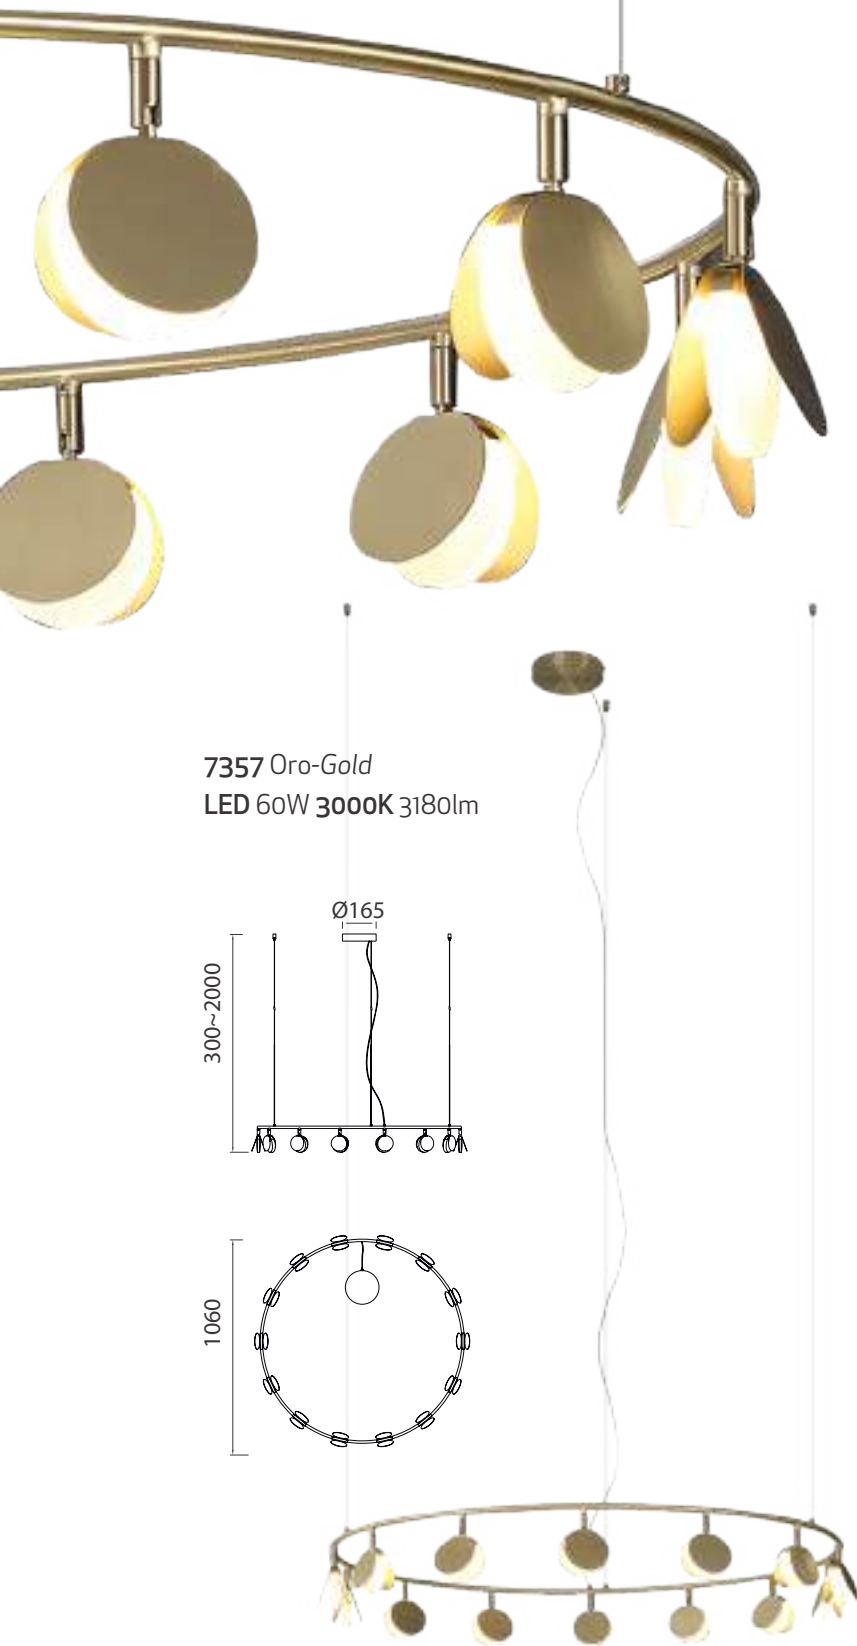

SHELL by Kuzurman Polina

SHELL

7355 Oro-Gold

LED 120W 3000K 6360lm

Metal-Metal 220-240V~50/60Hz CRI> 80

SHELL

7357 Oro-Gold
LED 60W 3000K 3180lm

Metal-Metal 220-240V~50/60Hz CRI> 80

7261 Oro-Gold
LED 40W 3000K 2120lm

7262 Oro-Gold
LED 30W 3000K 1590lm

Metal-Metal 220-240V~50/60Hz CRI > 80

SHELL

7260 Oro-Gold
LED 50W 3000K 2650lm

7356 Oro-Gold
LED 70W 3000K 3710lm

Metal-Metal 220-240V~50/60Hz CRI> 80