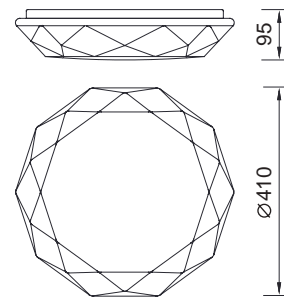

works with
Google Assistant
works with
amazon alexa
VOICE CONTROL SYSTEM

DIAMANTE SMART

5973 Blanco-White
LED 80W 3000K-5000K 5200lm

5974 Blanco-White
LED 56W 3000K-5000K 4000lm

Efecto estrellado -Starry effect