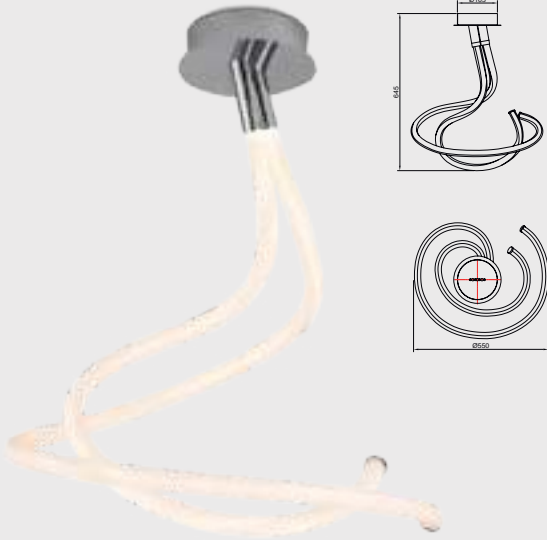

NUR LINE

by José Ignacio Ballester

6600 Cromo Blanco-Chrome white
LED 50W 3000K 3750lm

6601 Cromo Blanco-Chrome white
LED 40W 3000K 3000lm

Plafón XL-Ceiling lamp XL

6602 Cromo/Blanco-Chrome/White
LED 50W 3000K 3750lm