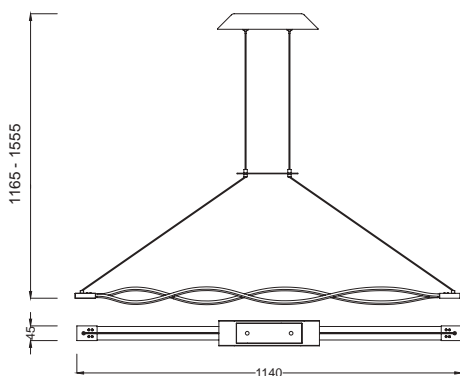

SÁHARA

by Hugo Tejada

4860 Plata cromo-Silver chrome
LED 36W **3000K** 2520lm

4864 Plata cromo-Silver chrome
LED 36W **3000K** 2520lm
Dimmable

4865 Plata cromo-Silver chrome
LED 42W **3000K** 3400lm

5815 Plata cromo-Silver chrome
LED 42W **3000K** 3400lm
Dimmable