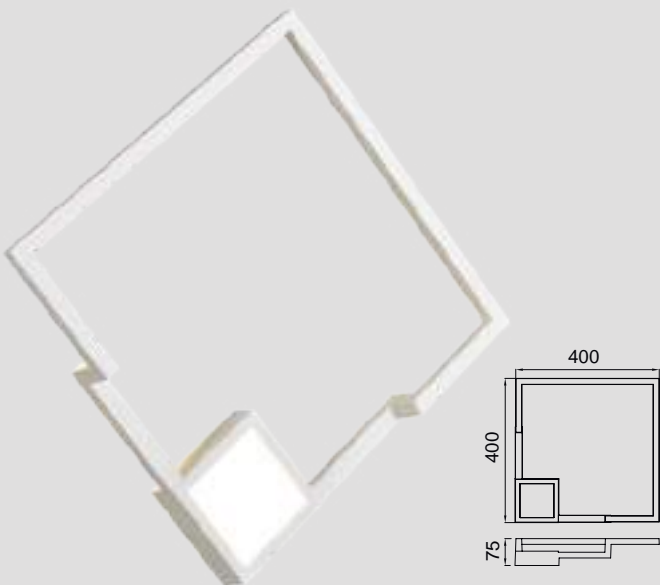

7668 Blanco-White
LED 25W 3000K 1370lm

7669 Blanco-White
LED 25W 3000K 1370lm
Dimmable