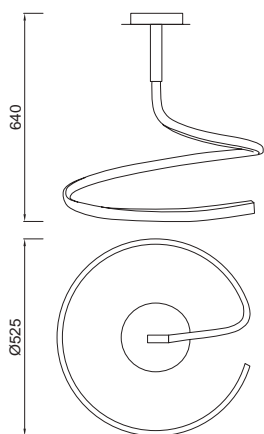

NUR

4982 Plata cromo-Silver chrome
LED 30W 3000K 2400 lm
100/240V

4981 Plata cromo-Silver chrome
LED 50W 3000K 4000 lm
100/240V

5003 Plata cromo-Silver chrome
LED 80W 3000K 6200 lm
100/240V

4996 Plata cromo-Silver chrome
LED 30W 3000K 2400 lm
220/240V
Dimmable

4998 Plata cromo-Silver chrome
LED 50W 3000K 4000 lm
220/240V
Dimmable

5821 Plata cromo-Silver chrome
LED 80W 3000K 6200 lm
220/240V
Dimmable

CRI ≥80 Aluminio/Acrílico/Acero-Aluminium/Acrylic/Steel