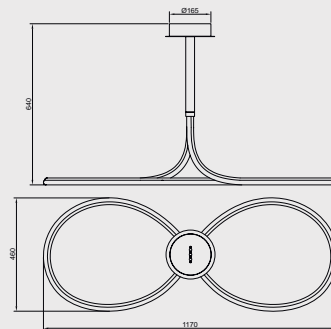

NUR LINE

by José Ignacio Ballester

6600 Cromo Blanco-Chrome white
LED 50W 3000K 3750lm

6601 Cromo Blanco-Chrome white
LED 40W 3000K 3000lm

Plafón XL-Ceiling lamp XL

6602 Cromo/Blanco-Chrome/White
LED 50W 3000K 3750lm