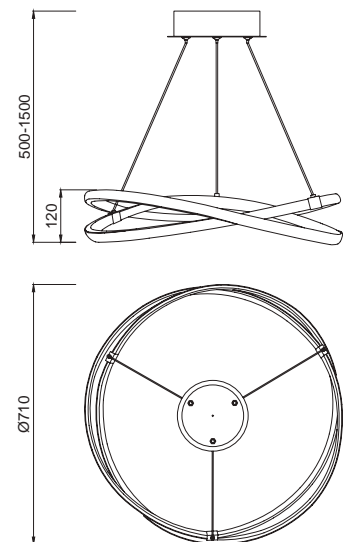

5391 Forja-Brown oxide
LED 60W 2800K 4500 lm

5811 Forja-Brown oxide
LED 60W 2800K 4500 lm
Dimmable