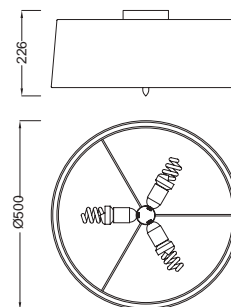

LUA

3685 Gris Ceniza-Ash Grey
Tela/Gris ceniza +Cristal /Arena
Fabric /Ash Grey + Glass /Sand
3x E27 máx.20W Led (no incl)