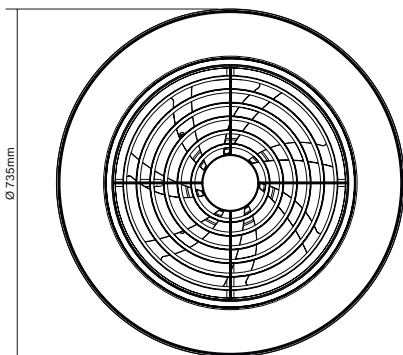

works with
Google Assistant
works with
amazon alexa
VOICE CONTROL SYSTEM

Powered by

Powered by

YouTube

R00128

Metal/ABS 220-240V~ 50/60Hz CRI ≥80 Registered N° 006190500-001