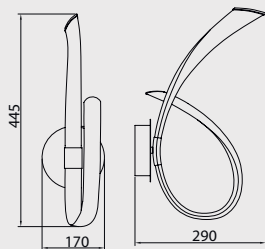

6726 Blanco/Cromo-White/Chrome
LED 18W 3000K 1350lm

6796 Blanco/Titanio-White/Titanium
LED 18W 3000K 1350lm
Dimmable