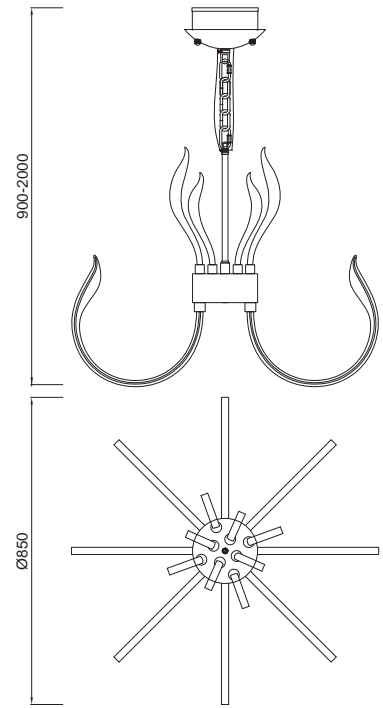

VERSAILLES

5561 Cromo-Chrome
LED 155W 3000K 7461lm