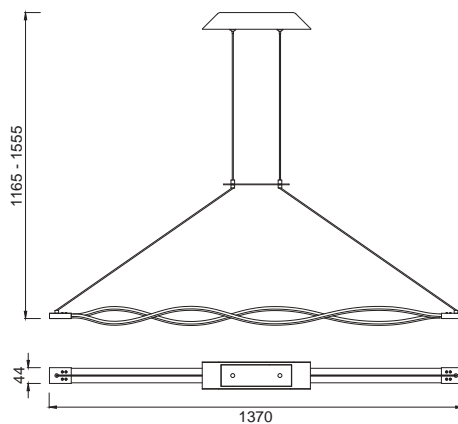

SÁHARA

by Hugo Tejada

4860 Plata cromo-Silver chrome
LED 36W **3000K** 2520lm

4864 Plata cromo-Silver chrome
LED 36W **3000K** 2520lm
Dimmable

4865 Plata cromo-Silver chrome
LED 42W **3000K** 3400lm

5815 Plata cromo-Silver chrome
LED 42W **3000K** 3400lm
Dimmable