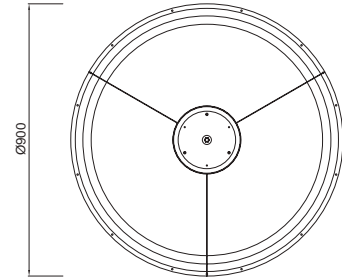

NISEKO

7753 Negro-Black
LED 60W 3000K-6000K 4200lm
Dimmable