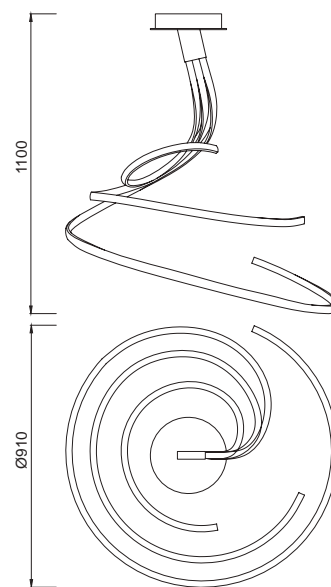

5807 Forja-Brown oxide
LED 80W 2800K 6200 lm
100/240V

5832 Forja-Brown oxide
LED 80W 2800K 6200 lm
220/240V
Dimmable