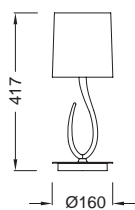

LUA

3682 Gris Ceniza-Ash Grey
Pantalla Gris ceniza-Ash Grey
1x **E27** máx.20W Led (no incl)