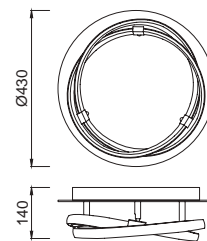

5382 Plata cromo-Silver chrome
LED 30W 3000K 2500 lm

5727 Plata cromo-Silver chrome
LED 30W 3000K 2500 lm
Dimmable

KITESURF by Mantra Team

KITESURF

7190 Blanco-White
LED 50W 3000K 4000lm

7140 Negro-Black
LED 50W 3000K 4000lm