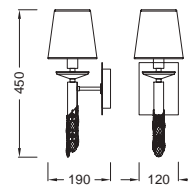

3883 Cuero/Coñac-Antique Brass/Soft bronze
 2x **E14** máx.20W Led (no incl)
 2 X **G9** Max.5W Led (no incl)

3884 Cuero/Coñac-Antique Brass/Soft bronze
 1x **E14** máx.20W Led (no incl)
 1 X **G9** Max.5W Led (no incl)