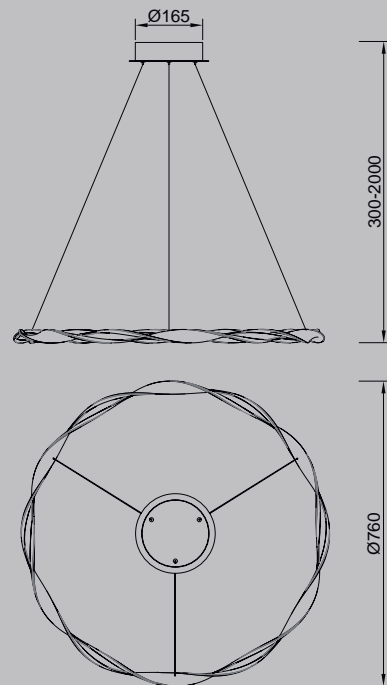

6571 Blanco arena-Sand white
LED 36W 3000K 2520lm