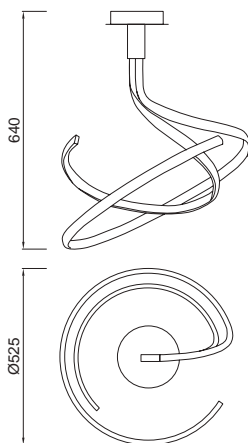

5361 Forja-Brown oxide
LED 50W 2800K 4000 lm
100/240V

5827 Forja-Brown oxide
LED 50W 2800K 4000 lm
220/240V
Dimmable