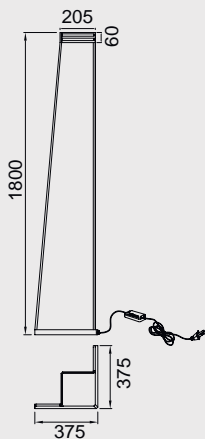

7443 Arena-Sabbia
LED 40W 3000K 3000lm