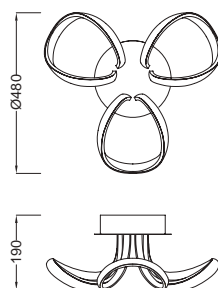

KNOT LED

by Santiago Sevillano

4989 Plata cromo-Silver chrome
LED 36W 3000K 2520lm
100-240V

4994 Plata cromo-Silver chrome
LED 36W 3000K 2520lm
220-240V
Dimmable