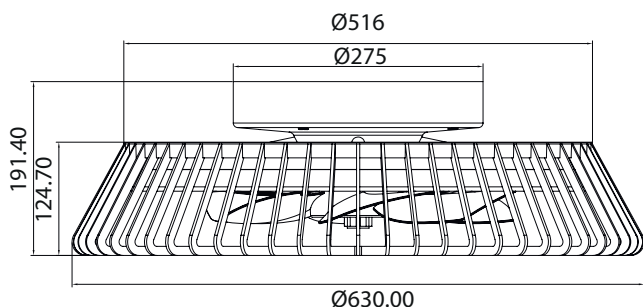

HIMALAYA by Santiago Sevillano Studio

HIMALAYA

7120 Blanco-White
LED 70W 2700K-5000K 4900lm
Ventilador 35W

7121 Negro-Black
LED 70W 2700K-5000K 4900lm
Ventilador 35W

R00128

Powered by

mAntra lighting

Powered by