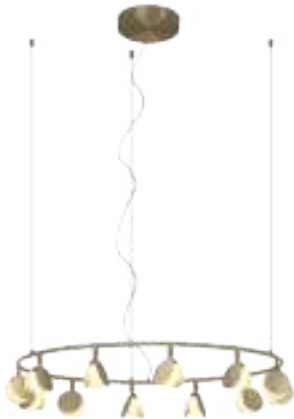

7261 Oro-Gold
LED 40W 3000K 2120lm

7262 Oro-Gold
LED 30W 3000K 1590lm

Metal-Metal 220-240V~50/60Hz CRI > 80

SHELL

7260 Oro-Gold
LED 50W 3000K 2650lm

7356 Oro-Gold
LED 70W 3000K 3710lm

Metal-Metal 220-240V~50/60Hz CRI> 80