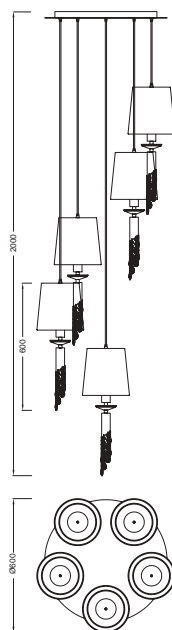

3857 Cromo/Blanco-Chrome/White
5x E27 máx.20W Led (no incl)
5 X G9 Max.5W Led (no incl)

3877 Cuero/Coñac-Antique Brass/Soft bronze
5x E27 máx.20W Led (no incl)
5 X G9 Max.5W Led (no incl)