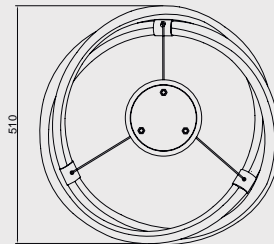

6609 Cromo Blanco-Chrome white
LED 30W 3000K 2250lm

6607 Cromo Blanco-Chrome white
LED 60W 3000K 4500lm

Acero/Acrílico-Steel/Acrylic 220-240V~ 50/60Hz CRI >80

KNOT LINE

by Santiago Sevillano

6616 Cromo Blanco-*Chrome white*
LED 40W 3000K 3000lm