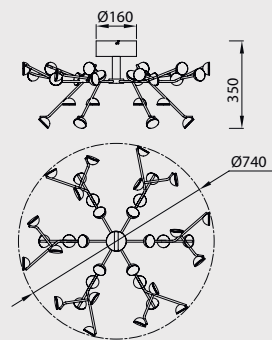

Aluminio-Aluminium 220-240V~ 50/60Hz CRI >80