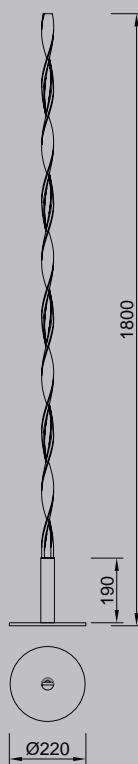

6574 Blanco arena-Sand White
LED 9W 3000K 630lm

6575 Blanco arena-Sand White
LED 24W 3000K 1680lm