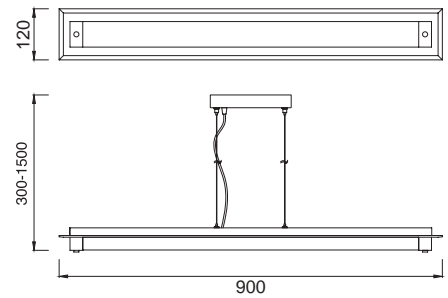

TUBE

5530 Cromo-Chrome
LED 36W 4000K 2800lm

5531 Cromo-Chrome
LED 26W 4000K 2000lm

Metal/Acrílico-Metal/Acrylic 220-240V~50/60Hz