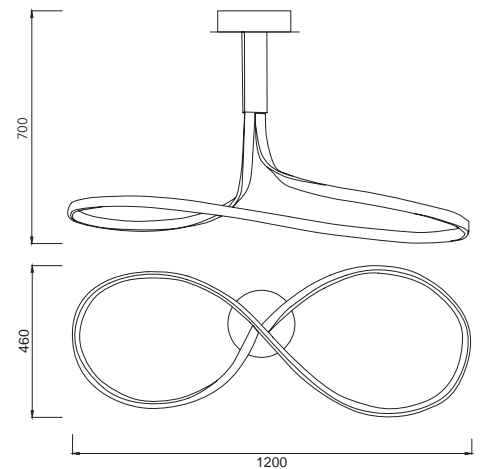

5360 Forja-Brown oxide
LED 40W 2800K 3200 lm
100/240V

5825 Forja-Brown oxide
LED 40W 2800K 3200 lm
100/240V

5806 Forja-Brown oxide
LED 50W 2800K 3900lm
100/240V

5826 Forja-Brown oxide
LED 40W 2800K 3200 lm
220/240V
Dimmable

5707 Forja-Brown oxide
LED 40W 2800K 3200 lm
220/240V
Dimmable

5831 Forja-Brown oxide
LED 50W 2800K 3900lm
220/240V
Dimmable