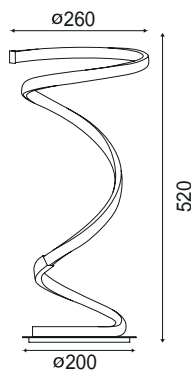

HELIX

6103 Plata cromo-Silver-Chrome
LED 20W 3000K 1600lm

6104 Negro-Black
LED 20W 3000K 1600lm