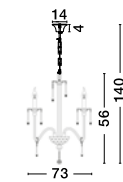

MOLLONA - 1002706009

Gold Crystal Mollona
Gold Aluminium
LED E14 6x5 Watt 230 Volt
IP20 Bulb Excluded
D: 73 H1: 56 H2: 140 cm

Stylish and Modern Art Deco

choose a gold crystal chandelier and combine it with a colored sofa to achieve a modern version of 20s parisian style in your living room