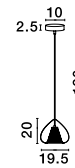

**love the detail**

clear glass reflects gently  
the elegant shine of the  
rose gold frame

GL 16002005021

**FLAM - 1600200502**

Chrome Aluminium  
Clear Glass & Rose Gold Frame  
LED G9 1x5 Watt 230 Volt  
IP20 Bulb Excluded  
D: 19.5 H1: 20 H2: 120 cm