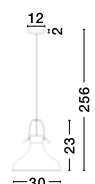

ZONA - 6987803
Copper Metal Outside
Matt White Inside
Adjustable
LED E27 1x12 Watt 230 Volt
IP20 Bulb Excluded
D: 30 H: 23 H2: 256 cm