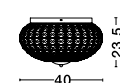

KELLY - 83401401

Crystal & Chrome Aluminium
LED E27 4x12 Watt 230 Volt
IP20 Bulb Excluded
D: 40 H: 23.5 cm