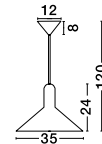

**COPERTINA - 546202**

Steel Gray Outside  
Matt White Steel Inside  
LED E27 1x12 Watt 230 Volt  
IP20 Bulb Excluded  
D: 70 H1: 33 H2: 170 cm

**UMBRIA - 7130202**

Light Gray Aluminium  
Black Fabric Wire  
LED E27 1x12 Watt 230 Volt  
IP20 Bulb Excluded  
D: 35 H1: 24 H2: 120 cm