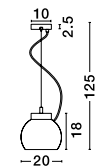

DEGLI - 550002

Silver Steel Outside
Matt White Inside
Black Fabric Wire
LED E14 1x5 Watt 230 Volt
P20 Bulb Excluded
D: 20 H1: 18 H2: 125 cm

Ceiling and Pendant luminaires
are the perfect choice to achieve ambient
lighting in your living room or bedroom.