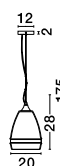

CHICAGO - 54784800

Clear Handmade Glass
Bronze Metal
Black Fabric Wire
LED E27 1x12 Watt 230 Volt
IP20 Bulb Excluded
D: 20 H1: 28 H2: 175 cm