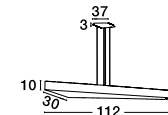

TAVOLO - 61473801

White Aluminium & Acrylic
LED 55 Watt 230 Volt
2500Lm 3000K IP20
L: 112 W: 30 H: 110