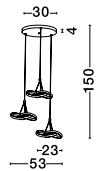

ARCO - 9002605
Golden Leaf Aluminium & Acrylic
LED 50 Watt 230 Volt
3000Lm 3000K IP20
D: 53 H: 150 cm