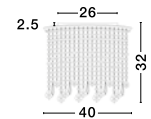

CR 834014021

KELLY - 83401402

Crystal & Chrome Aluminium
LED E27 4x12 Watt 230 Volt
IP20 Bulb Excluded
D: 40 H: 140 cm