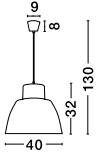

VINCE - 620545
Green Silicon
Green Fabric Wire
LED E27 1x12 Watt 230 Volt
IP20 Bulb Excluded
D: 40 H1: 32 H2: 130 cm