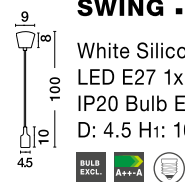

White Silicon & Fabric Wire
LED E27 1x12 Watt 230 Volt
IP20 Bulb Excluded
D: 4.5 H1: 10 H2: 100 cm