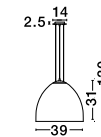

Chrome Aluminium  
Glass & Yellow Line  
LED E27 1x12 Watt 230 Volt  
IP20 Bulb Excluded  
D: 39 H1: 31 H2: 130 cm