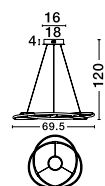

BLINK - 9988002

Chrome Aluminium & Acrylic
Crystal Sand
LED 38 Watt 230 Volt
2600Lm 3000K IP20
D: 69.5 H: 120 cm