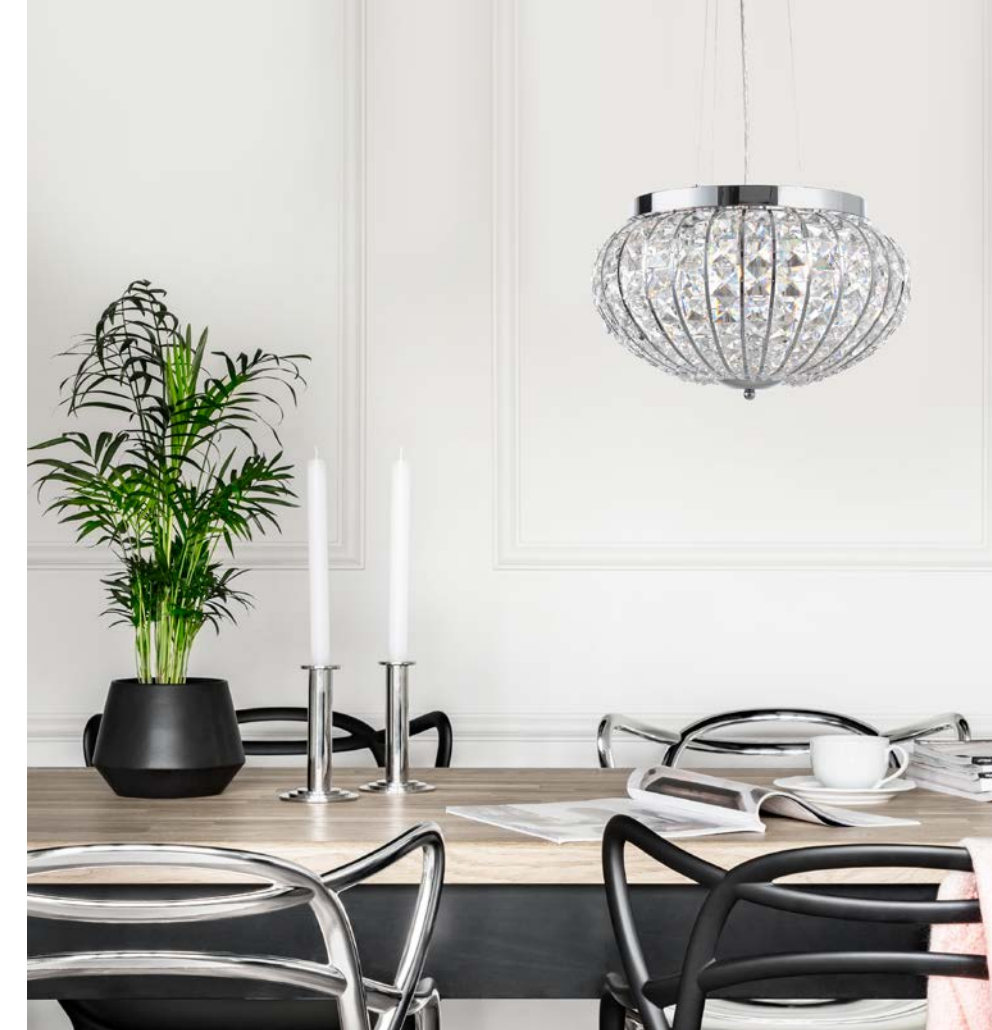

love the detail

Crystals of different sizes and opal glass balls hanging in different levels, give the effect of moving as they shine by lighting, creating beautiful reflections on the ceiling or the nearby surfaces.