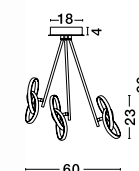

ARCO - 9002604

Golden Leaf Aluminium & Acrylic Adjustable
LED 45 Watt 230 Volt
2700Lm 3000K IP20
D: 60 W: 30 H: 60 cm