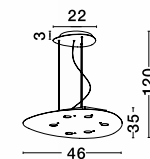

TRIANGOLO - 51609201

Aluminium Sand White
LED 30 Watt 230 Volt
1800Lm 3000K IP20
L: 46 W: 45.5 H: 120 cm