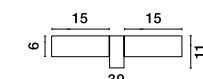

POLO - 6204483

White Opal Glass Chrome
Aluminium
LED E14 2x5 Watt 230 Volt
IP44 Bulb Excluded
L: 39 W: 11 H: 6 cm