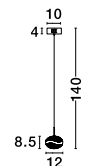

DELANO - 9988007

Chrome Aluminium & Acrylic
Crystal Sand
LED 8 Watt 230 Volt
520Lm 3000K IP20
D: 12 H: 140 cm