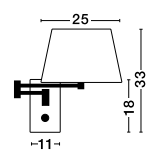

CINGO - 6102681

Chrome Aluminium
White Fabric Shade
Switch On/Off
LED E27 1x12 Watt 230 Volt
IP20 Bulb Excluded
L: 36 H: 17 H2: 33 cm