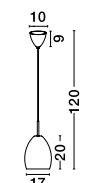

the essence of **GOLD** in a fine collection

**PICCOLO - 5712603**

Metal Gold Outside  
Chrome White Inside  
LED E27 1x12 Watt 230 Volt  
IP20 Bulb Excluded  
D: 17 H1: 20 H2: 120 cm

**TRECCIA - 9003201**