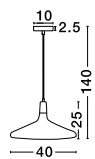

JUNO - 8801102

White Aluminium Outside
Gold Aluminium Inside
Natural Wood
White Fabric Wire
LED E27 1x12 Watt 230 Volt
IP20 Bulb Excluded
D: 40 H1: 25 H2: 140 cm