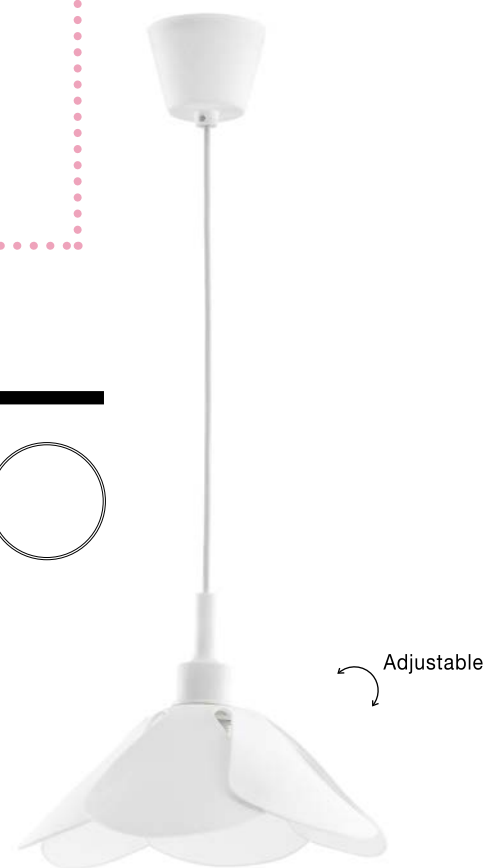

the Color Blocking collection

UDINE - 7204603

White Silicon
White Fabric Wire
Adjustable
LED E27 1x12 Watt 230 Volt
IP20 Bulb Excluded
D: 25 H1: 20 H2: 100 cm

Fuchsia Silicon & Fabric Wire
LED E27 1x12 Watt 230 Volt
IP20 Bulb Excluded
D: 4.5 H1: 10 H2: 100 cm

White Silicon & Fabric Wire
LED E27 1x12 Watt 230 Volt
IP20 Bulb Excluded
D: 4.5 H1: 10 H2: 100 cm