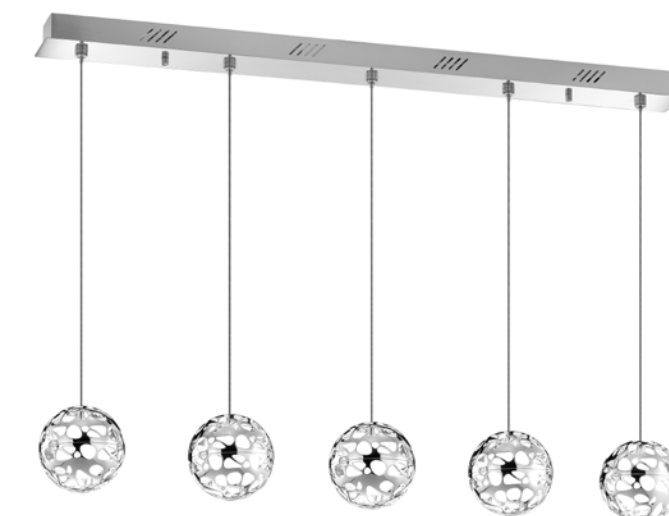

UNITA - 1500201906

Chrome Aluminium
Opal Glass
LED 25 Watt 230 Volt
1920Lm 3000K IP20
L: 86 H: 160 cm

light
Reflections
crystal collection