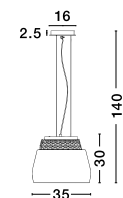

REGALO - 52134002
Aluminium & Glass
Black Aluminium Outside
Chrome Aluminium Inside
LED E27 1x12 Watt 230 Volt
IP20 Bulb Excluded
D: 35 H1: 30 H2: 140 cm