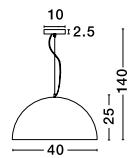

**SEMPLISE - 62510**

Copper Foil Glass  
LED E27 1x12 Watt 230 Volt  
IP20 Bulb Excluded  
D: 39 W: 19 H: 11 cm

**LEO - 8809202**

White Aluminium Outside  
Gold Aluminium Inside  
White Fabric Wire  
LED E27 1x12 Watt 230 Volt  
IP20 Bulb Excluded  
D: 40 H1: 25 H2: 140 cm