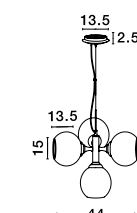

BOLICHINO - 5466401

Chrome Metal & Amber Glass
LED E27 4x12 Watt 230 Volt
IP20 Bulb Excluded
D: 44 H: 125 cm