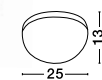

APRILIA - 8105461

Chrome Aluminium & Acrylic
LED G9 2x5 Watt 230 Volt
IP20 Bulb Excluded
D: 25 H: 13 cm