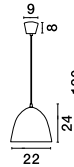

COLORI - 620521

Fuchsia Silicon
Fuchsia Fabric Wire
LED E27 1x12 Watt 230 Volt
IP20 Bulb Excluded
D: 22 H1: 24 H2: 120 cm