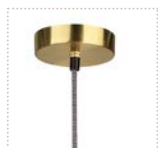

MARMOL - 7605185

Copper Metal & White Marble
Clear Glass
Black & White Fabric Wire
LED E27 1x12 Watt 230 Volt
IP20 Bulb Excluded
D: 30 H1: 18.5 H2: 120 cm

canopy detail