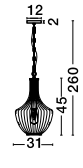

ZUCCA - 618884

Blue-Gray Handmade Glass
Black Metal Chain
LED E27 1x12 Watt 230 Volt
IP20 Bulb Excluded
D: 31 H1: 45 H2: 260 cm