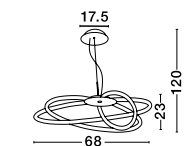

ESTIA - 17242201

Matt White Aluminium & Acrylic
LED 78 Watt 230 Volt
4800Lm 3000K IP20
D: 68 H1: 23 H2: 120 cm

Soft white galaxy