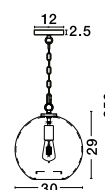

ANCONA - 79105601

Brown Handmade Glass
Black Metal Chain
LED E27 1x12 Watt 230 Volt
IP20 Bulb Excluded
D: 30 H1: 29 H2: 250 cm