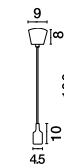

Sky Blue Silicon & Fabric Wire
LED E27 1x12 Watt 230 Volt
IP20 Bulb Excluded
D: 4.5 H1: 10 H2: 100 cm