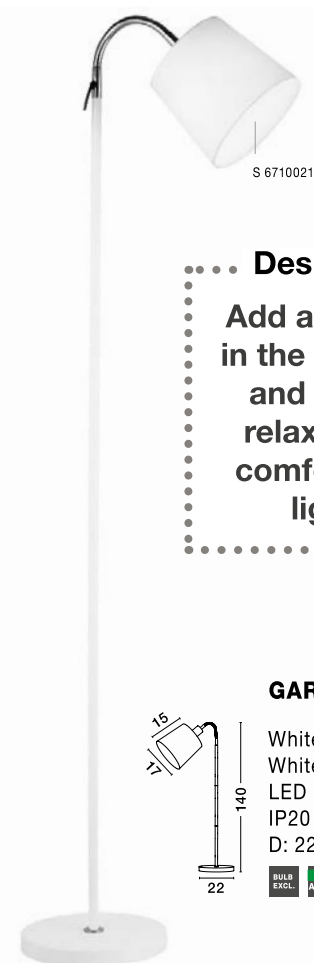

**PLASTER - 154618**

White Gypsum  
LED GU10 1x10 Watt 230 Volt  
IP20 Bulb Excluded  
D: 7 H1: 25 H2: 130 cm

**ESTIA - 17242201**

Matt White Aluminium & Acrylic  
LED 78 Watt 230 Volt  
4800Lm 3000K IP20  
D: 68 H1: 23 H2: 120 cm

# Soft white galaxy

**PROSPETTIVA - 51606601**

Aluminium Sand White  
Only for gypsum wall  
LED 2x8 Watt 230 Volt  
960Lm 3000K IP20  
L: 20 W: 10 H: 10 cm

**PROSPETTIVA - 51606101**

Aluminium Sand White  
Only for gypsum wall  
LED 2x8 Watt 230 Volt  
960Lm 3000K IP20  
L: 10 W: 11 H: 11 cm

**PROSPETTIVA - 51606801**

Aluminium Sand White  
Only for gypsum wall  
LED 2x8 Watt 230 Volt  
960Lm 3000K IP20  
L: 20 W: 10 H: 10 cm

S 6710021

**Designer's Tip**

Add a floor lamp in the living room and enjoy the relaxation and comfort of task lighting.

**PETTINE - 1500301609**

Chrome Aluminium & Acrylic  
LED 43.2 Watt 230 Volt  
2260Lm 3000K IP20  
L: 50.8 W: 47.7 H: 11.9 cm