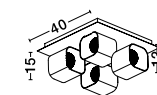

FIORINO - 5762601

Rose Gold Metal
Clear Glass
LED E14 1x5 Watt 230 Volt
IP20 Bulb Excluded
D: 19 H1: 29 H2: 80 cm