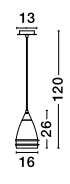

**ROMA - 7205101**

Clear Glass  
Bronze Metal  
LED E27 1x12 Watt 230 Volt  
IP20 Bulb Excluded  
D: 16 H1: 26 H2: 120 cm

HANDMADE GLASS

GL 518600841

**CHICAGO - 51860084**

Brass Metal  
Clear Handmade Glass  
Brass Metal Chain  
LED E27 1x12 Watt 230 Volt  
IP20 Bulb Excluded  
D: 18 H1: 40 H2: 260 cm