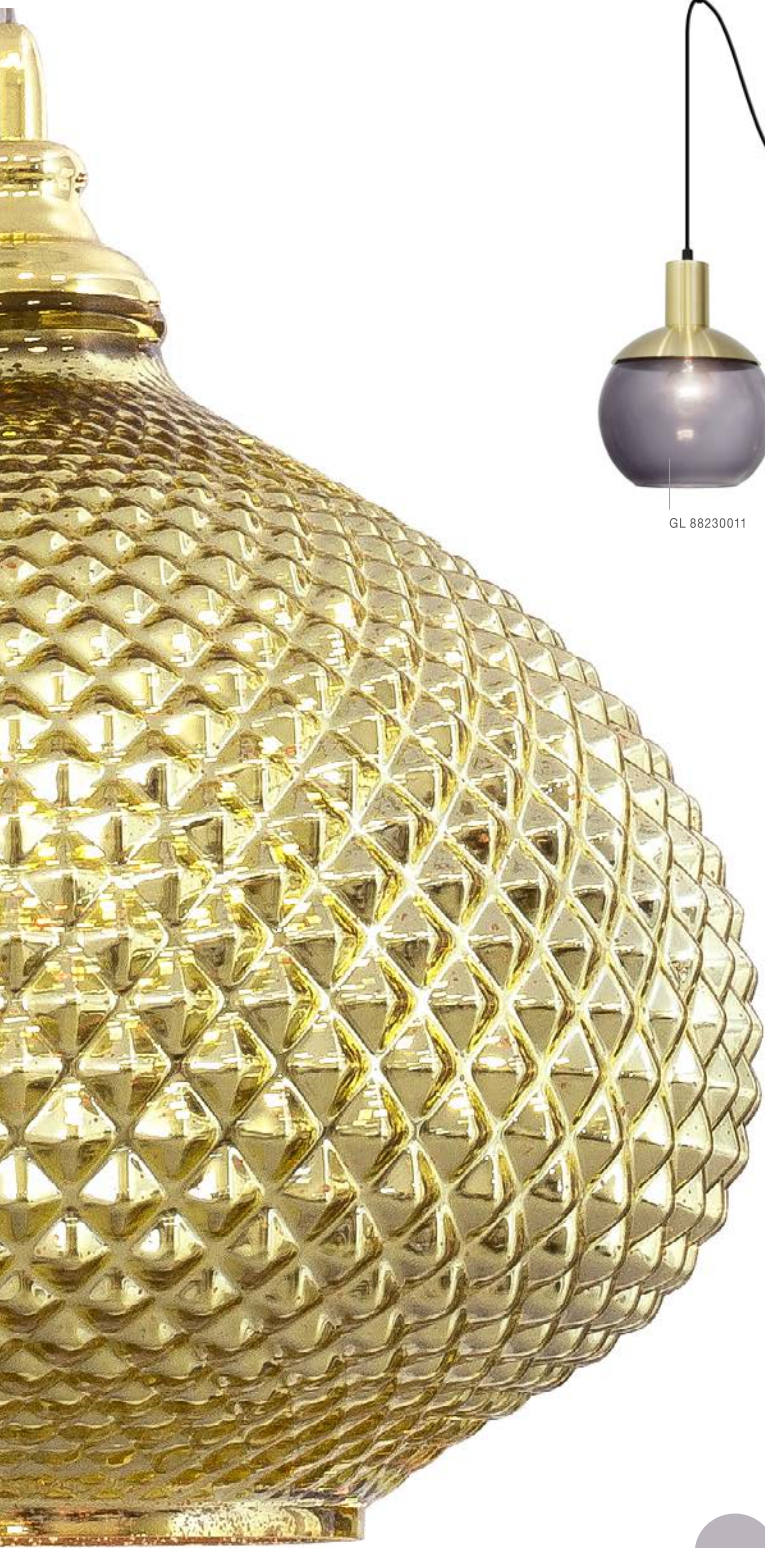

GL 88230011

AUBREY . 8823002
Gray Glass
Brass Metal
Black PVC Wire
LED E27 3x12 Watt 230 Volt
IP20 Bulb Excluded
D: 20 H1: 25 H2: 320 cm