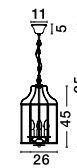

FIORINO - 5762602

Rose Gold Metal
Clear Glass
LED E14 3x5 Watt 230 Volt
IP20 Bulb Excluded
D: 26 H1: 45 H2: 95 cm