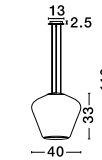

COMO - 6204201

Chrome Aluminium
Clear & Opal Glass
LED E27 1x12 Watt 230 Volt
IP20 Bulb Excluded
D: 40 H1: 33 H2: 110 cm