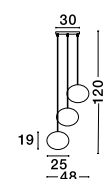

Chrome Aluminium & Acrylic
LED G9 9x5 Watt 230 Volt
IP20 Bulb Excluded
D: 48 H: 120 cm

love the detail

Crystals of different sizes and opal glass balls hanging in different levels, give the effect of moving as they shine by lighting, creating beautiful reflections on the ceiling or the nearby surfaces.