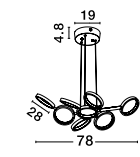

## Be the Designer

Adjust the chrome moving parts and get a new look to change your decoration

**CREAZIONE - 1302200309**

Chrome Aluminium & Acrylic  
Adjustable 9 Rings  
LED 29 Watt 230 Volt  
2320Lm 3000K IP20  
L: 78 W: 50 H: 160 cm