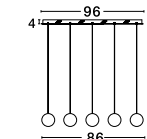

Chrome Aluminium
Opal Glass
LED 25 Watt 230 Volt
1920Lm 3000K IP20
L: 86 H: 160 cm