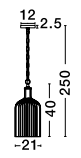

NEVADA - 51859884

Amber Handmade Glass
Black Metal Chain
LED E27 1x12 Watt 230 Volt
IP20 Bulb Excluded
D: 21 H1: 40 H2: 250 cm