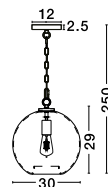

**ROMA - 7205102**

Clear Glass  
Bronze Metal  
LED E27 3x12 Watt 230 Volt  
IP20 Bulb Excluded  
L: 68 W: 16 H: 130 cm

GL 72051011

HANDMADE GLASS

HANDMADE GLASS

GL 79105602

**ANCONA - 79105602**

Gray-Petrol Handmade Glass  
Black Metal Chain  
LED E27 1x12 Watt 230 Volt  
IP20 Bulb Excluded  
D: 30 H1: 29 H2: 250 cm