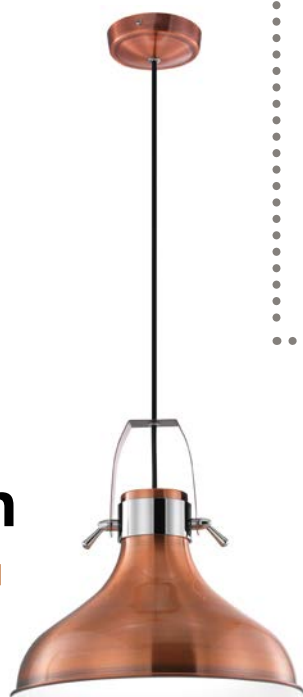

stylish  
**copper**

**ZONA - 6987803**  
 Copper Metal Outside  
 Matt White Inside  
 Adjustable  
 LED E27 1x12 Watt 230 Volt  
 IP20 Bulb Excluded  
 D: 30 H: 23 H2: 256 cm

GL 547848001

**CHICAGO - 54784800**