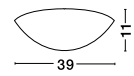

SEMPLISE - 62510

Copper Foil Glass
LED E27 1x12 Watt 230 Volt
IP20 Bulb Excluded
D: 39 W: 19 H: 11 cm