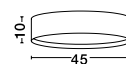

DIZON - 8105702

Black Aluminium
Acrylic Diffuser
LED 40 Watt 230 Volt
2000Lm 3000K IP20
D: 45 H: 10 cm