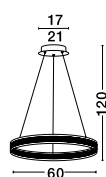

**SEDILE - 44230403**

Stainless Steel Gold Color  
Black Fabric Wire  
LED E27 1x12 Watt 230 Volt  
IP20 Bulb Included  
D: 60 H1: 63 H2: 230 cm

Adjustable

**NADOR - 88622101**

Coffee Brown Aluminium & Acrylic Adjustable  
LED 45 Watt 230 Volt  
3330Lm 3000K IP20  
D: 60 H: 120 cm