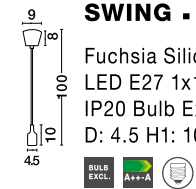

# the Color Blocking collection

**UDINE - 7204603**

White Silicon  
White Fabric Wire  
Adjustable  
LED E27 1x12 Watt 230 Volt  
IP20 Bulb Excluded  
D: 25 H1: 20 H2: 100 cm

**SWING - 620025**

Fuchsia Silicon & Fabric Wire  
LED E27 1x12 Watt 230 Volt  
IP20 Bulb Excluded  
D: 4.5 H1: 10 H2: 100 cm