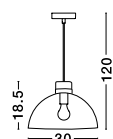

MARMOL - 7605185

Copper Metal & White Marble
Clear Glass
Black & White Fabric Wire
LED E27 1x12 Watt 230 Volt
IP20 Bulb Excluded
D: 30 H1: 18.5 H2: 120 cm

canopy detail