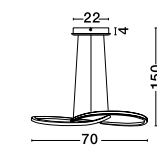

TRECCIA - 9003201

Golden Leaf Aluminium & Acrylic
LED 70 Watt 230 Volt
4200Lm 3000K IP20
D: 70 H: 150 cm