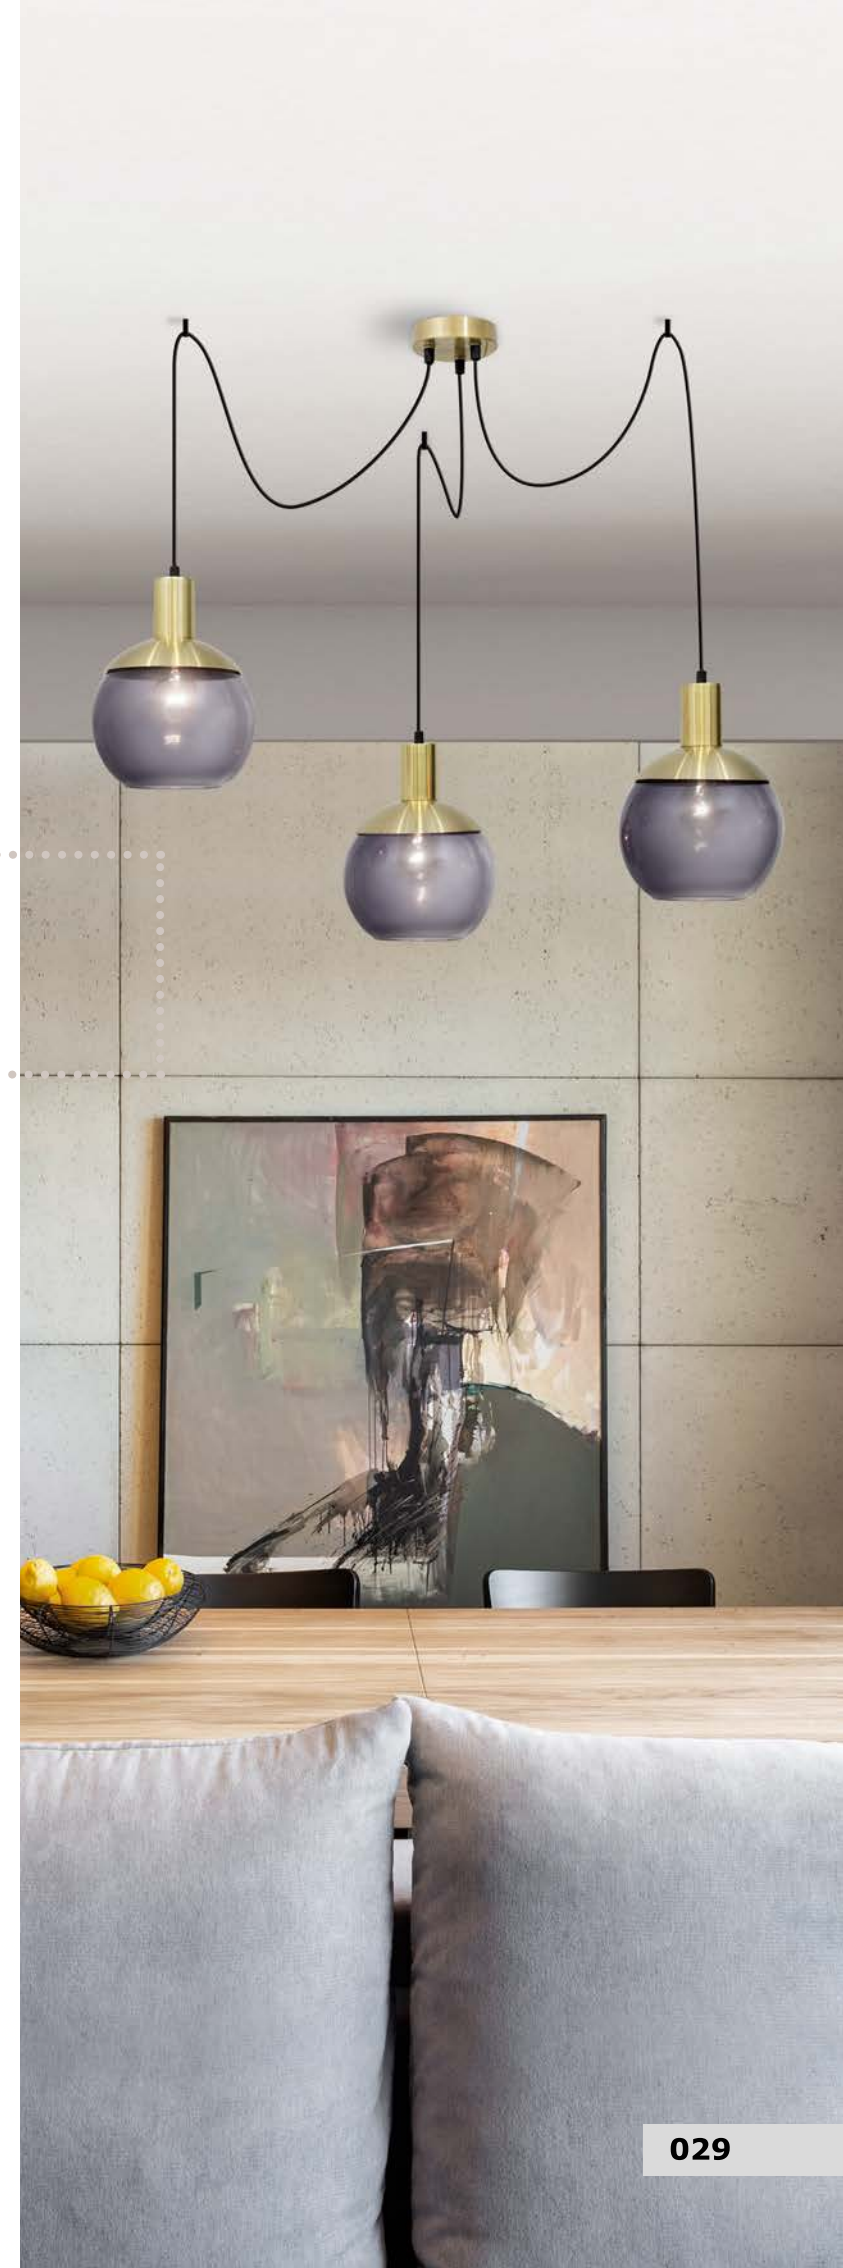

**BrassPurple**  
 the royalty combination

**ARABELA - 7204204**

Gradient Smoke Glass  
Chrome Aluminium  
LED E27 1x12 Watt 230 Volt  
IP20 Bulb Excluded  
D: 40 H: 150 cm

**AVES - 8102118**

Smoke & Opal Glass  
Chrome Aluminium  
LED E14 3x5 Watt 230 Volt  
IP20 Bulb Excluded  
D: 25 H1: 31 H2: 185 cm