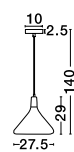

JUNO - 880102

White Aluminium Outside
Gold Aluminium Inside
Natural Wood
White Fabric Wire
LED E27 1x12 Watt 230 Volt
IP20 Bulb Excluded
D: 27.5 H1: 29 H2: 140 cm