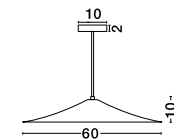

White Aluminium Outside
Gray Aluminium Inside
White Fabric Wire
LED E27 1x12 Watt 230 Volt
IP20 Bulb Excluded
D: 60 H1: 10 H2: 120 cm