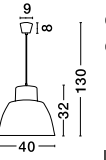

**VINCE - 620542**  
 Orange Silicon  
 Orange Fabric Wire  
 LED E27 1x12 Watt 230 Volt  
 IP20 Bulb Excluded  
 D: 40 H1: 32 H2: 130 cm

**SWING - 620024**  
 Orange Silicon & Fabric Wire  
 LED E27 1x12 Watt 230 Volt  
 IP20 Bulb Excluded  
 D: 4.5 H1: 10 H2: 100 cm