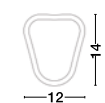

PATTINO - 1402200111