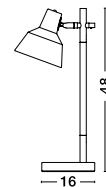

Black & White

a classic color combo that never goes out of style!