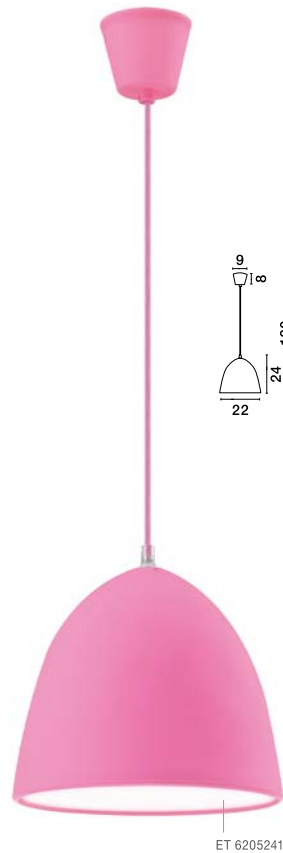

COLORI - 620521

Fuchsia Silicon
Fuchsia Fabric Wire
LED E27 1x12 Watt 230 Volt
IP20 Bulb Excluded
D: 22 H1: 24 H2: 120 cm