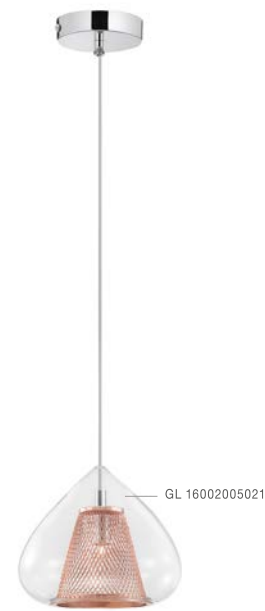

# Elegance ..... & Beauty

**COSTOCO - 1500311907**

Chrome Aluminium  
Clear Glass & Silver Sand  
LED 33.6 Watt 230 Volt  
2880Lm 3000K IP20  
D: 38 H: 152 cm

GL 83374011

**CECELIA - 8337402**

Chrome Aluminium  
Clear Glass &  
Rose Gold Frame  
LED G9 8x5 Watt 230 Volt  
IP20 Bulb Excluded  
L: 60 W: 54 H: 15 cm

**love the detail**

clear glass reflects gently  
the elegant shine of the  
rose gold frame

GL 16002005021

**FLAM - 1600200502**

Chrome Aluminium  
Clear Glass & Rose Gold Frame  
LED G9 1x5 Watt 230 Volt  
IP20 Bulb Excluded  
D: 19.5 H1: 20 H2: 120 cm