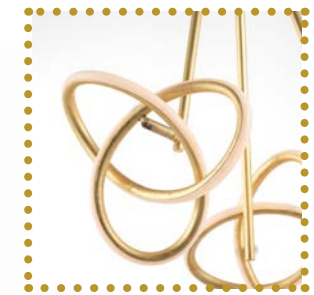

ARCO - 9002605
Golden Leaf Aluminium & Acrylic
LED 50 Watt 230 Volt
3000Lm 3000K IP20
D: 53 H: 150 cm

the **minimal** one of the collection

combine 2-3 in different hights over your coffee table in the living room or 3 in a row over your dining table to make an eyecatching point of interest