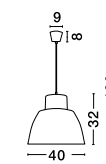

VINCE - 620541

White Silicon
White Fabric Wire
LED E27 1x12 Watt 230 Volt
IP20 Bulb Excluded
D: 40 H1: 32 H2: 130 cm