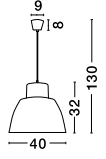

COLORI - 620522
Orange Silicon
Orange Fabric Wire
LED E27 1x12 Watt 230 Volt
IP20 Bulb Excluded
D: 22 H1: 24 H2: 120 cm