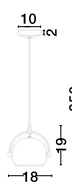

DEGLI - 6990402

Rust Metal Outside
Aluminium Inside
Black Fabric Wire
LED E27 1x12 Watt 230 Volt
IP20 Bulb Excluded
D: 18 H1: 19 H2: 250 cm

canopy detail