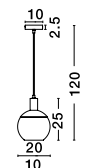

AUBREY . 8823001

Gray Glass
Brass Metal
Black PVC Wire
LED E27 1x12 Watt 230 Volt
IP20 Bulb Excluded
D: 20 H1: 25 H2: 120 cm