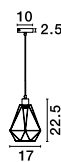

PAOLO - 7605181

Brass Metal
Black & White Fabric Wire
LED E27 1x12 Watt 230 Volt
IP20 Bulb Excluded
D: 17 H1: 22.5 H2: 120 cm