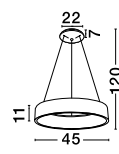

RANDO - 8218207

Dimmable
Black Aluminium & Acrylic
LED 32 Watt 230 Volt
1920Lm 3000K IP20
D: 45 H: 120 cm