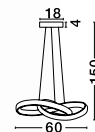

ROSS - 9002602

Golden Leaf Aluminium & Acrylic
LED 36 Watt 230 Volt
2160Lm 3000K IP20
D: 60 H: 150 cm