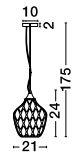

VETRO - 51861451

Blue Handmade Glass
Black Fabric Wire
LED E27 1x12 Watt 230 Volt
IP20 Bulb Excluded
D: 21 H1: 24 H2: 175 cm