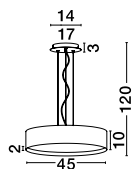

DIZON - 8105703

White Aluminium
Acrylic Diffuser
LED 40 Watt 230 Volt
2200Lm 3000K IP20
D: 45 H: 120 cm