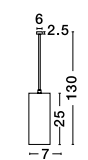

PLASTER - 154618