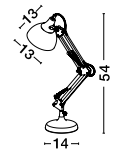

MOLLA - 6719003
White Metal
LED E14 1x5 Watt 230 Volt
IP20 Bulb Excluded
D: 14 H: 54 cm