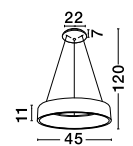

RANDO - 8218208

Dimmable

Coffee Brown Aluminium & Acrylic
LED 32 Watt 230 Volt
1920Lm 3000K IP20
D: 45 H: 120 cm