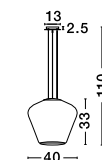

COMO - 7242011

Chrome Aluminium
Smoke & Opal Glass
LED E27 1x12 Watt 230 Volt
IP20 Bulb Excluded
D: 40 H1: 33 H2: 110 cm