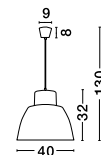

VINCE - 620543

Sky Blue Silicon
Sky Blue Fabric Wire
LED E27 1x12 Watt 230 Volt
IP20 Bulb Excluded
D: 40 H1: 32 H2: 130 cm