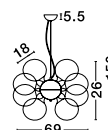

GL 514144241

**PALLONE - 51414424**

Opal Glass  
Chrome Aluminium  
LED E27 12x12 Watt 230 Volt  
IP20 Bulb Excluded  
D: 69 H1: 26 H2: 150 cm

GL 76051861

**MARMOL - 7605186**

Clear Glass & White Marble  
Black & White Fabric Wire  
LED E27 1x12 Watt 230 Volt  
IP20 Bulb Excluded  
D: 18 H1: 20.5 H2: 120 cm