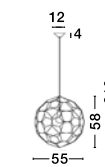

SEDILE - 44230404

Stainless Steel Gold Color
Black Fabric Wire
LED E27 1x12 Watt 230 Volt
IP20 Bulb Included
D: 55 H1: 58 H2: 210 cm