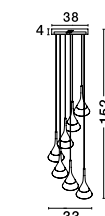

COSTOCO - 1500311907

Chrome Aluminium
Clear Glass & Silver Sand
LED 33.6 Watt 230 Volt
2880Lm 3000K IP20
D: 38 H: 152 cm