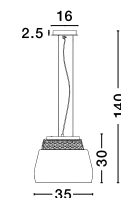

REGALO - 52134001
Aluminium & Glass
White Aluminium Outside
Chrome Aluminium Inside
LED E27 1x12 Watt 230 Volt
IP20 Bulb Excluded
D: 35 H1: 30 H2: 140 cm