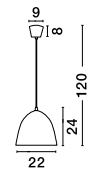

COLORI - 620523

Sky Blue Silicon
Sky Blue Fabric Wire
LED E27 1x12 Watt 230 Volt
IP20 Bulb Excluded
D: 22 H1: 24 H2: 120 cm