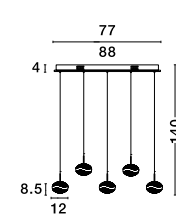

**ADELYN - 8076602**

Chrome Metal  
White Shade & Crystal  
LED E14 5x5 Watt 230 Volt  
IP20 Bulb Excluded  
D: 55 H1: 55 H2: 120 cm

**SILVIO - HL140308**

Chrome Aluminium &  
Pearl White Glass  
LED G9 3x5 Watt 230 Volt  
IP20 Bulbs Excluded  
L: 30 H: 13 cm