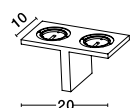

GL 514144241

PALLONE - 51414424

Opal Glass
Chrome Aluminium
LED E27 12x12 Watt 230 Volt
IP20 Bulb Excluded
D: 69 H1: 26 H2: 150 cm

GL 76051861

MARMOL - 7605186

Clear Glass & White Marble
Black & White Fabric Wire
LED E27 1x12 Watt 230 Volt
IP20 Bulb Excluded
D: 18 H1: 20.5 H2: 120 cm

PLASTER - 154618

White Gypsum
LED GU10 1x10 Watt 230 Volt
IP20 Bulb Excluded
D: 7 H1: 25 H2: 130 cm

ESTIA - 17242201

Matt White Aluminium & Acrylic
LED 78 Watt 230 Volt
4800Lm 3000K IP20
D: 68 H1: 23 H2: 120 cm

Soft white galaxy

PROSPETTIVA - 51606601

Aluminium Sand White
Only for gypsum wall
LED 2x8 Watt 230 Volt
960Lm 3000K IP20
L: 20 W: 10 H: 10 cm

PROSPETTIVA - 51606101

Aluminium Sand White
Only for gypsum wall
LED 2x8 Watt 230 Volt
960Lm 3000K IP20
L: 10 W: 11 H: 11 cm

PROSPETTIVA - 51606801

Aluminium Sand White
Only for gypsum wall
LED 2x8 Watt 230 Volt
960Lm 3000K IP20
L: 20 W: 10 H: 10 cm

S 6710021

Designer's Tip

Add a floor lamp in the living room and enjoy the relaxation and comfort of task lighting.

GARCIA - 671002

White & Chrome Metal
White Fabric Shade
LED E27 1x12 Watt 230 Volt
IP20 Bulb Excluded
D: 22 H: 140 cm

TAVOLO - 61473801

White Aluminium & Acrylic
LED 55 Watt 230 Volt
2500Lm 3000K IP20
L: 112 W: 30 H: 110