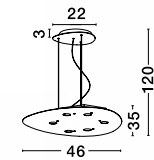

TRIANGOLO - 51609202

Aluminium Gold Foil
LED 30 Watt 230 Volt
1800Lm 3000K IP20
L: 46 W: 45.5 H: 120 cm