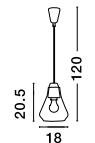

GL 514144241

**PALLONE - 51414424**

Opal Glass  
Chrome Aluminium  
LED E27 12x12 Watt 230 Volt  
IP20 Bulb Excluded  
D: 69 H1: 26 H2: 150 cm

GL 76051861

**MARMOL - 7605186**

Clear Glass & White Marble  
Black & White Fabric Wire  
LED E27 1x12 Watt 230 Volt  
IP20 Bulb Excluded  
D: 18 H1: 20.5 H2: 120 cm