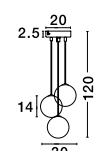

FELICITI - 8436428

Clear Glass & Silver Steel
Chrome Aluminium
LED G9 3x5 Watt 230 Volt
IP20 Bulb Excluded
D: 30 H: 120 cm