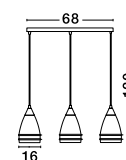

**ROMA - 7205101**

Clear Glass  
Bronze Metal  
LED E27 1x12 Watt 230 Volt  
IP20 Bulb Excluded  
D: 16 H1: 26 H2: 120 cm

HANDMADE GLASS

GL 518600841

**CHICAGO - 51860084**

Brass Metal  
Clear Handmade Glass  
Brass Metal Chain  
LED E27 1x12 Watt 230 Volt  
IP20 Bulb Excluded  
D: 18 H1: 40 H2: 260 cm