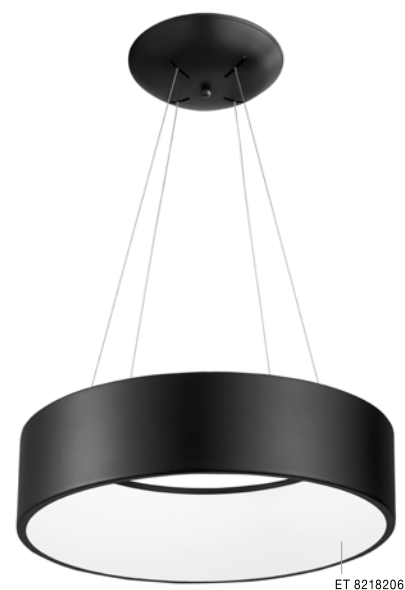

shades of **GRAY**  
the urban collection

Minimal and smart -  
a perfect collection  
for modern spaces.

ET 61668011

**RODA - 6166806**

Gray Aluminium  
Acrylic Diffuser  
LED 40 Watt 230 Volt  
2400Lm 3000K IP20  
D: 50 H: 10 cm

**DEGLI - 550002**

Silver Steel Outside  
Matt White Inside  
Black Fabric Wire  
LED E14 1x5 Watt 230 Volt  
P20 Bulb Excluded  
D: 20 H1: 18 H2: 125 cm

Ceiling and Pendant luminaires  
are the perfect choice to achieve ambient  
lighting in your living room or bedroom.

ET 82182061

**RANDO - 8218207**

Dimmable  
Black Aluminium & Acrylic  
LED 32 Watt 230 Volt  
1920Lm 3000K IP20  
D: 45 H: 120 cm

ET 81057021

**DIZON - 8105702**

Black Aluminium  
Acrylic Diffuser  
LED 40 Watt 230 Volt  
2000Lm 3000K IP20  
D: 45 H: 10 cm