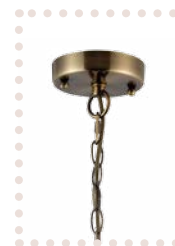

canopy detail

**PAOLO - 7605181**

Brass Metal  
Black & White Fabric Wire  
LED E27 1x12 Watt 230 Volt  
IP20 Bulb Excluded  
D: 17 H1: 22.5 H2: 120 cm

GL 518598701

**CHICAGO - 51859870**

Brass Metal  
Clear Handmade Glass  
Brass Metal Chain  
LED E27 1x12 Watt 230 Volt  
IP20 Bulb Excluded  
D: 12 H1: 33 H2: 260 cm