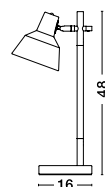

# Black & White

a classic color combo that never goes out of style!

**DUNIK - 6740801**  
Black Metal & Natural Wood  
LED E27 1x12 Watt 230 Volt  
IP20 Bulb Excluded  
D: 16 H: 48 cm

**MOLLA - 6719003**  
White Metal  
LED E14 1x5 Watt 230 Volt  
IP20 Bulb Excluded  
D: 14 H: 54 cm