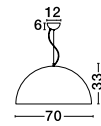

**COPERTINA - 546202**

Steel Gray Outside  
Matt White Steel Inside  
LED E27 1x12 Watt 230 Volt  
IP20 Bulb Excluded  
D: 70 H1: 33 H2: 170 cm

**UMBRIA - 7130202**

Light Gray Aluminium  
Black Fabric Wire  
LED E27 1x12 Watt 230 Volt  
IP20 Bulb Excluded  
D: 35 H1: 24 H2: 120 cm